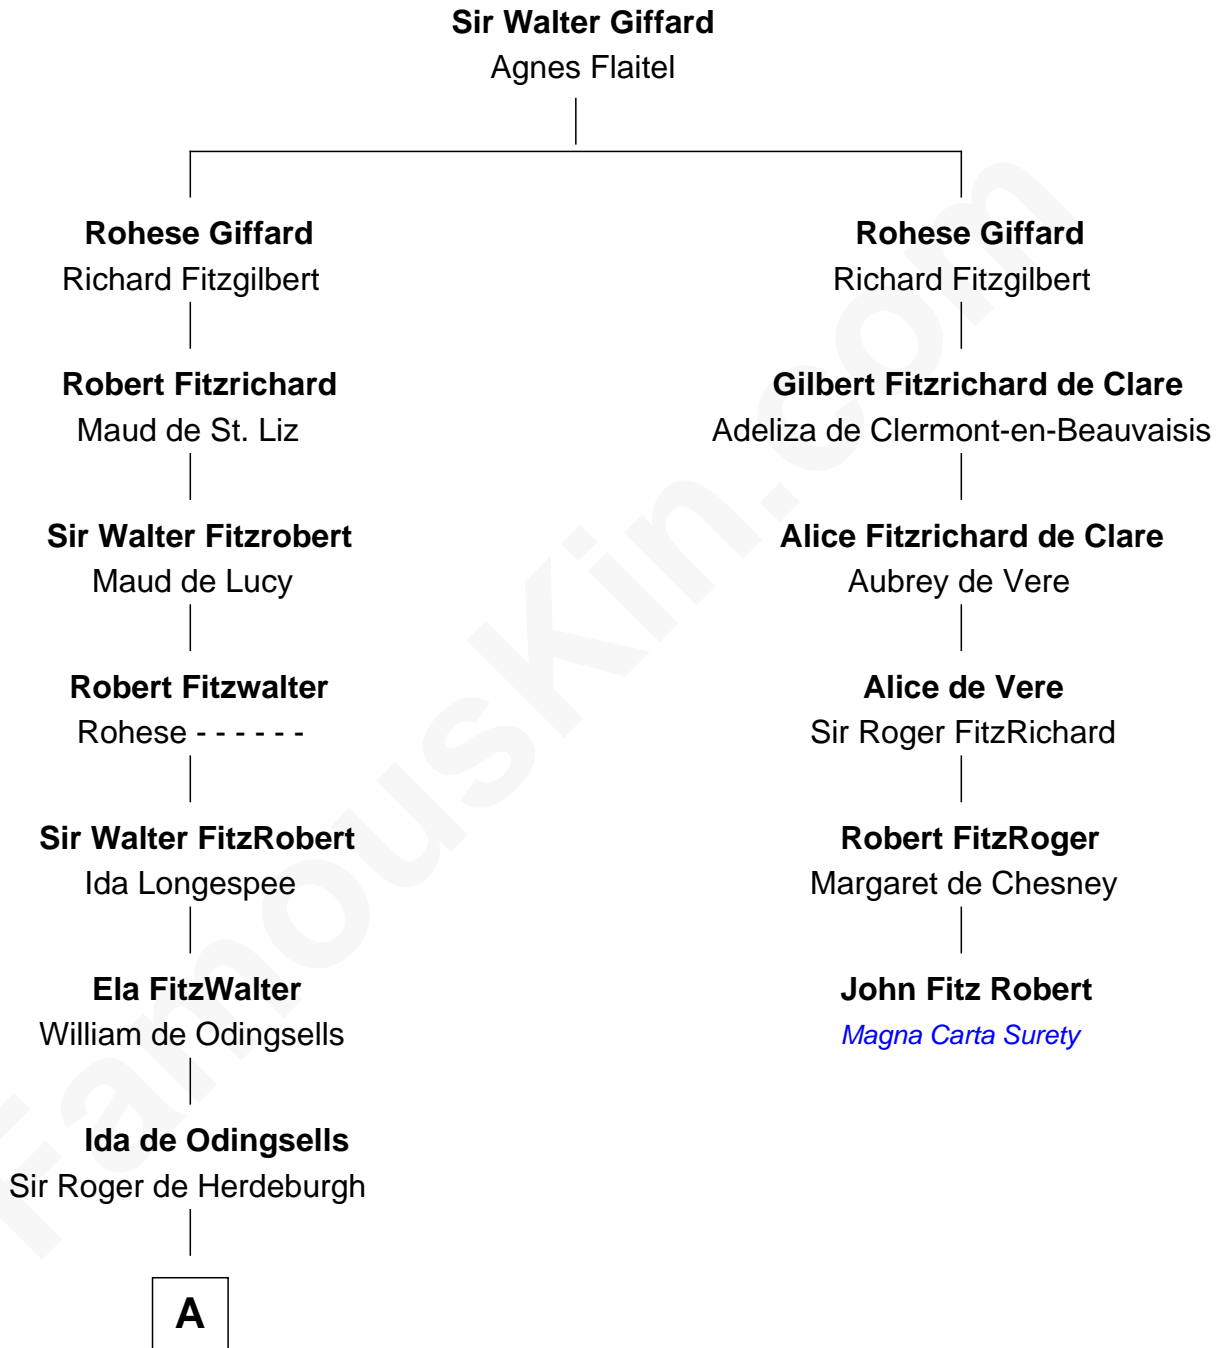

# FamousKin.com Relationship Chart of

**James Bowdoin**

*2nd Governor of Massachusetts*

5th cousin 16 times removed of

**John Fitz Robert**

*Magna Carta Surety*

**B**

—  
**Elizabeth Digby**

Enoch Lynde

—  
**Simon Lynde**

Hannah Newgate

—  
**Elizabeth Lynde**

George Pordage

—  
**Hannah Pordage**

James Bowdoin

—  
**James Bowdoin**

*2nd Governor of Massachusetts*

FamousKin.com