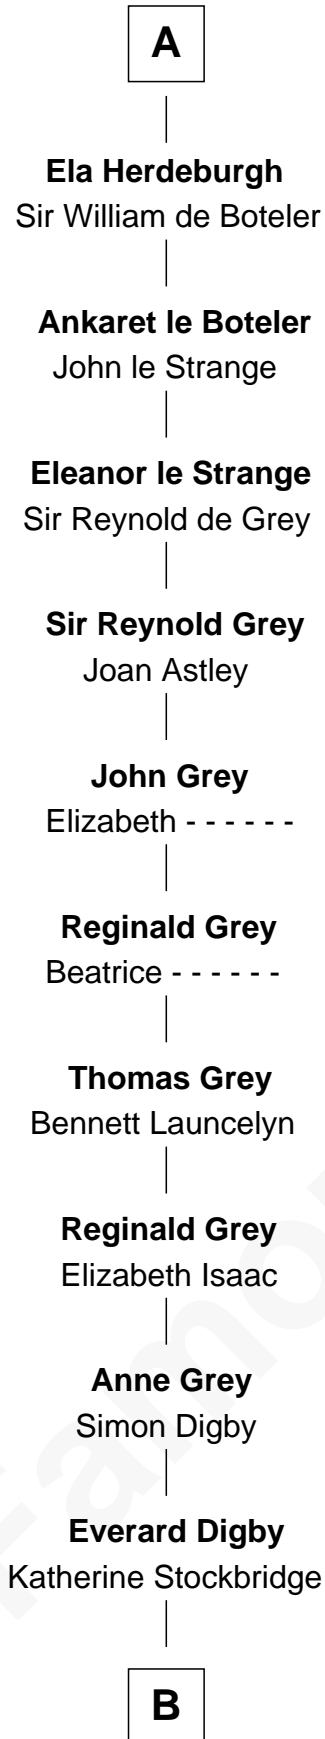

# FamousKin.com Relationship Chart of

**James Bowdoin**

*2nd Governor of Massachusetts*

5th cousin 16 times removed of

**John Fitz Robert**

*Magna Carta Surety*

**B**

—  
**Elizabeth Digby**

Enoch Lynde

—  
**Simon Lynde**

Hannah Newgate

—  
**Elizabeth Lynde**

George Pordage

—  
**Hannah Pordage**

James Bowdoin

—  
**James Bowdoin**