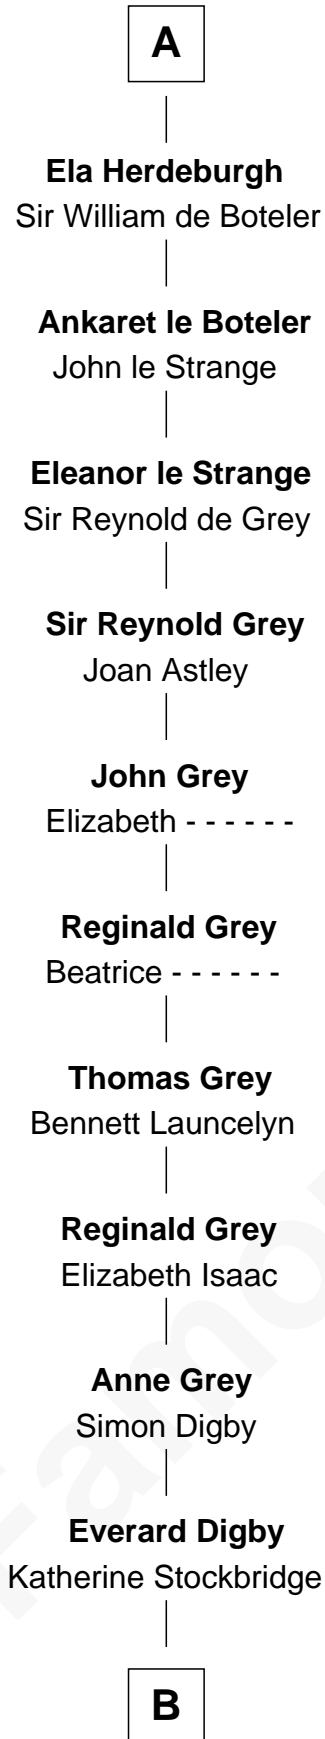

FamousKin.com Relationship Chart of

James Bowdoin

2nd Governor of Massachusetts

5th cousin 16 times removed of

John Fitz Robert

Magna Carta Surety

Gilbert Crispin

B

—
Elizabeth Digby

Enoch Lynde

—
Simon Lynde

Hannah Newgate

—
Elizabeth Lynde

George Pordage

—
Hannah Pordage

James Bowdoin