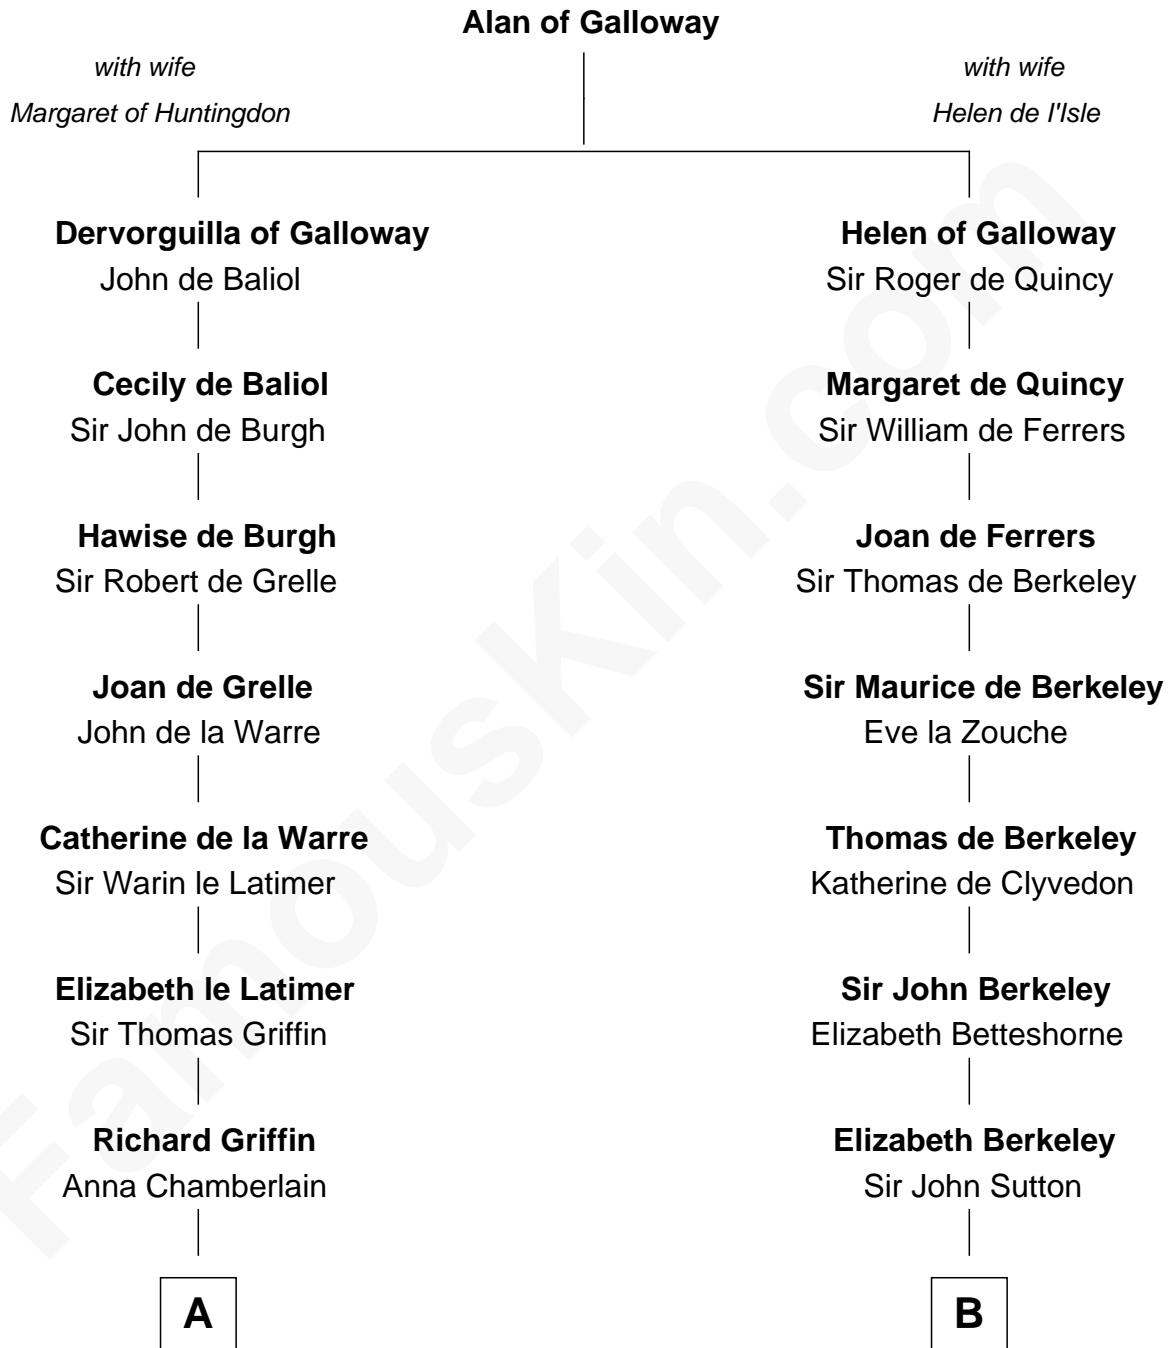

## Relationship Chart of

### James Bowdoin

2nd Governor of Massachusetts

17th cousin 3 times removed of

### Oliver Wendell Holmes, Jr.

U.S. Supreme Court Justice

**C**

**Oliver Wendell**

Mary Jackson

**Sarah Wendell**

Rev. Abiel Holmes

**Oliver Wendell Holmes**