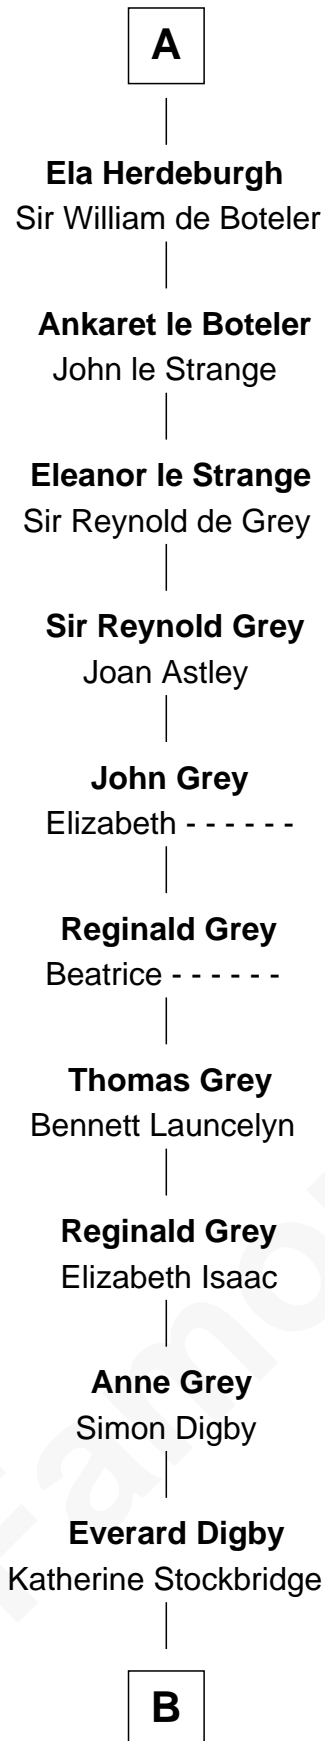

FamousKin.com Relationship Chart of

James Bowdoin

2nd Governor of Massachusetts

4th cousin 17 times removed of

Robert de Vere

Magna Carta Surety

Gilbert Crispin

B

—
Elizabeth Digby

Enoch Lynde

—
Simon Lynde

Hannah Newgate

—
Elizabeth Lynde

George Pordage

—
Hannah Pordage

James Bowdoin