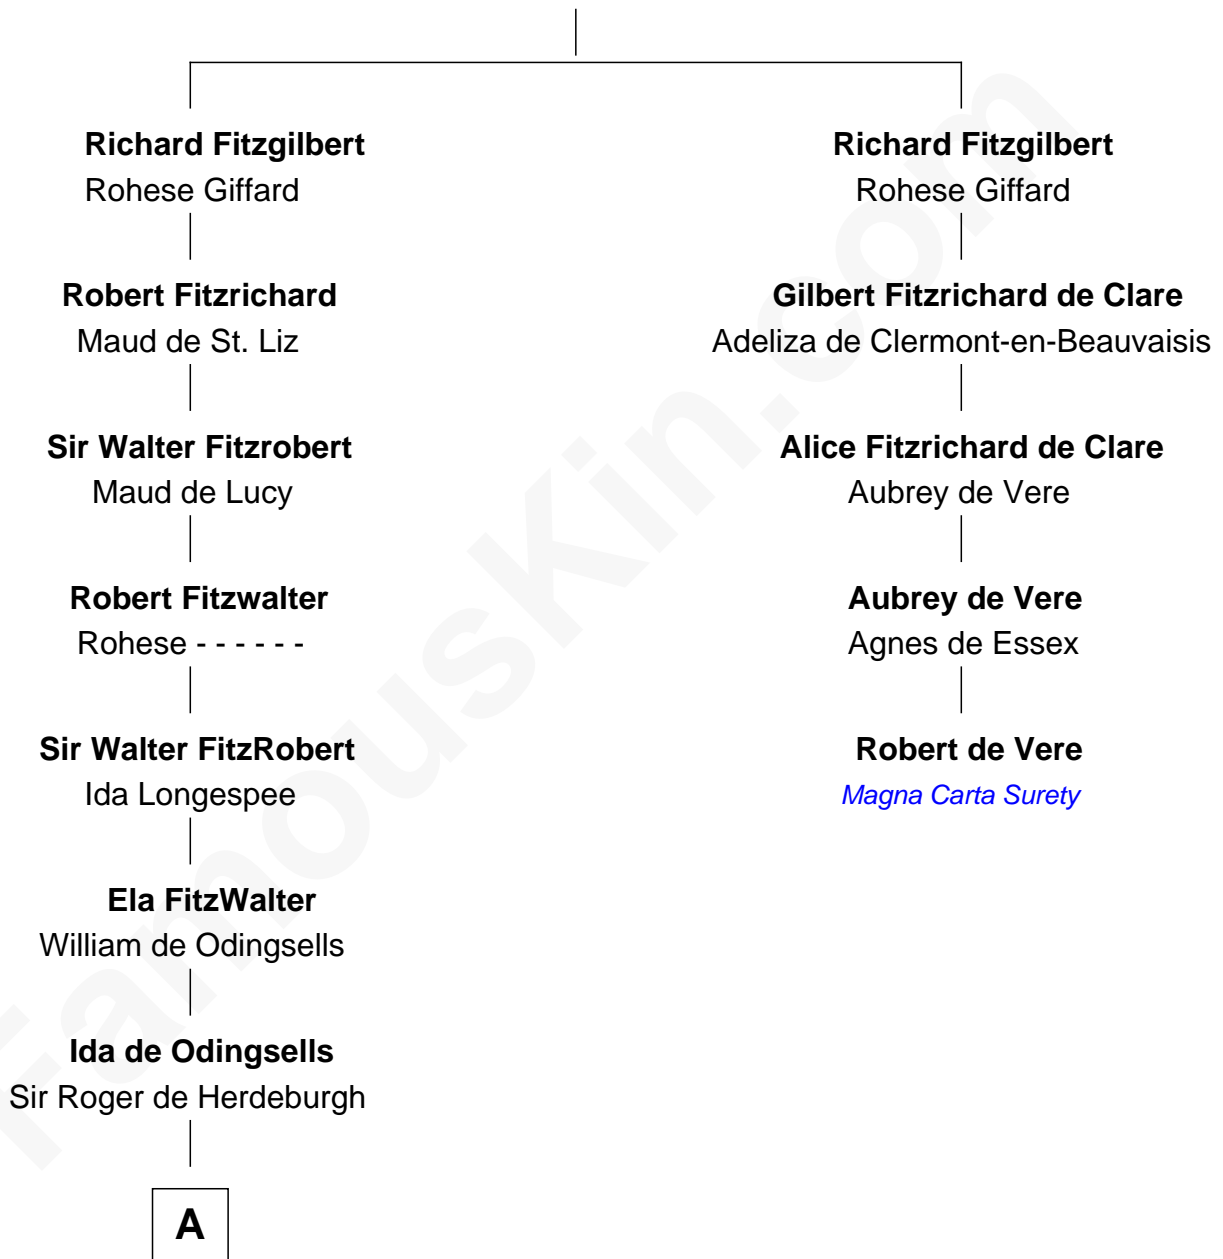

FamousKin.com Relationship Chart of

James Bowdoin

2nd Governor of Massachusetts

4th cousin 17 times removed of

Robert de Vere

Magna Carta Surety

Gilbert Crispin

B

—
Elizabeth Digby

Enoch Lynde

—
Simon Lynde

Hannah Newgate

—
Elizabeth Lynde

George Pordage

—
Hannah Pordage

James Bowdoin