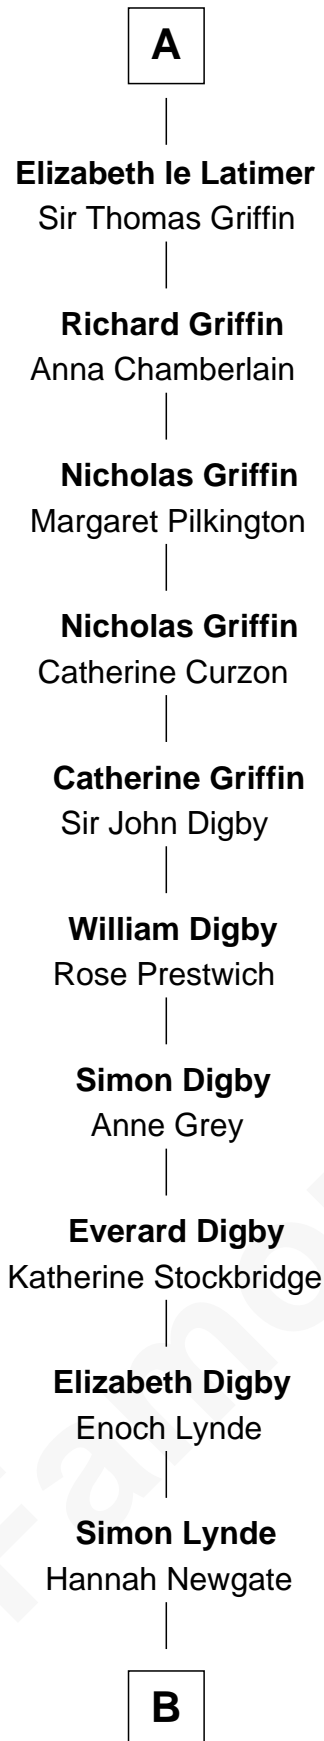

FamousKin.com Relationship Chart of

James Bowdoin

2nd Governor of Massachusetts

1st cousin 18 times removed of

Robert de Vere

Magna Carta Surety

Aubrey de Vere
Alice Fitzrichard de Clare

B

—
Elizabeth Lynde

George Pordage

—
Hannah Pordage

James Bowdoin

—
James Bowdoin

2nd Governor of Massachusetts

FamousKin.com