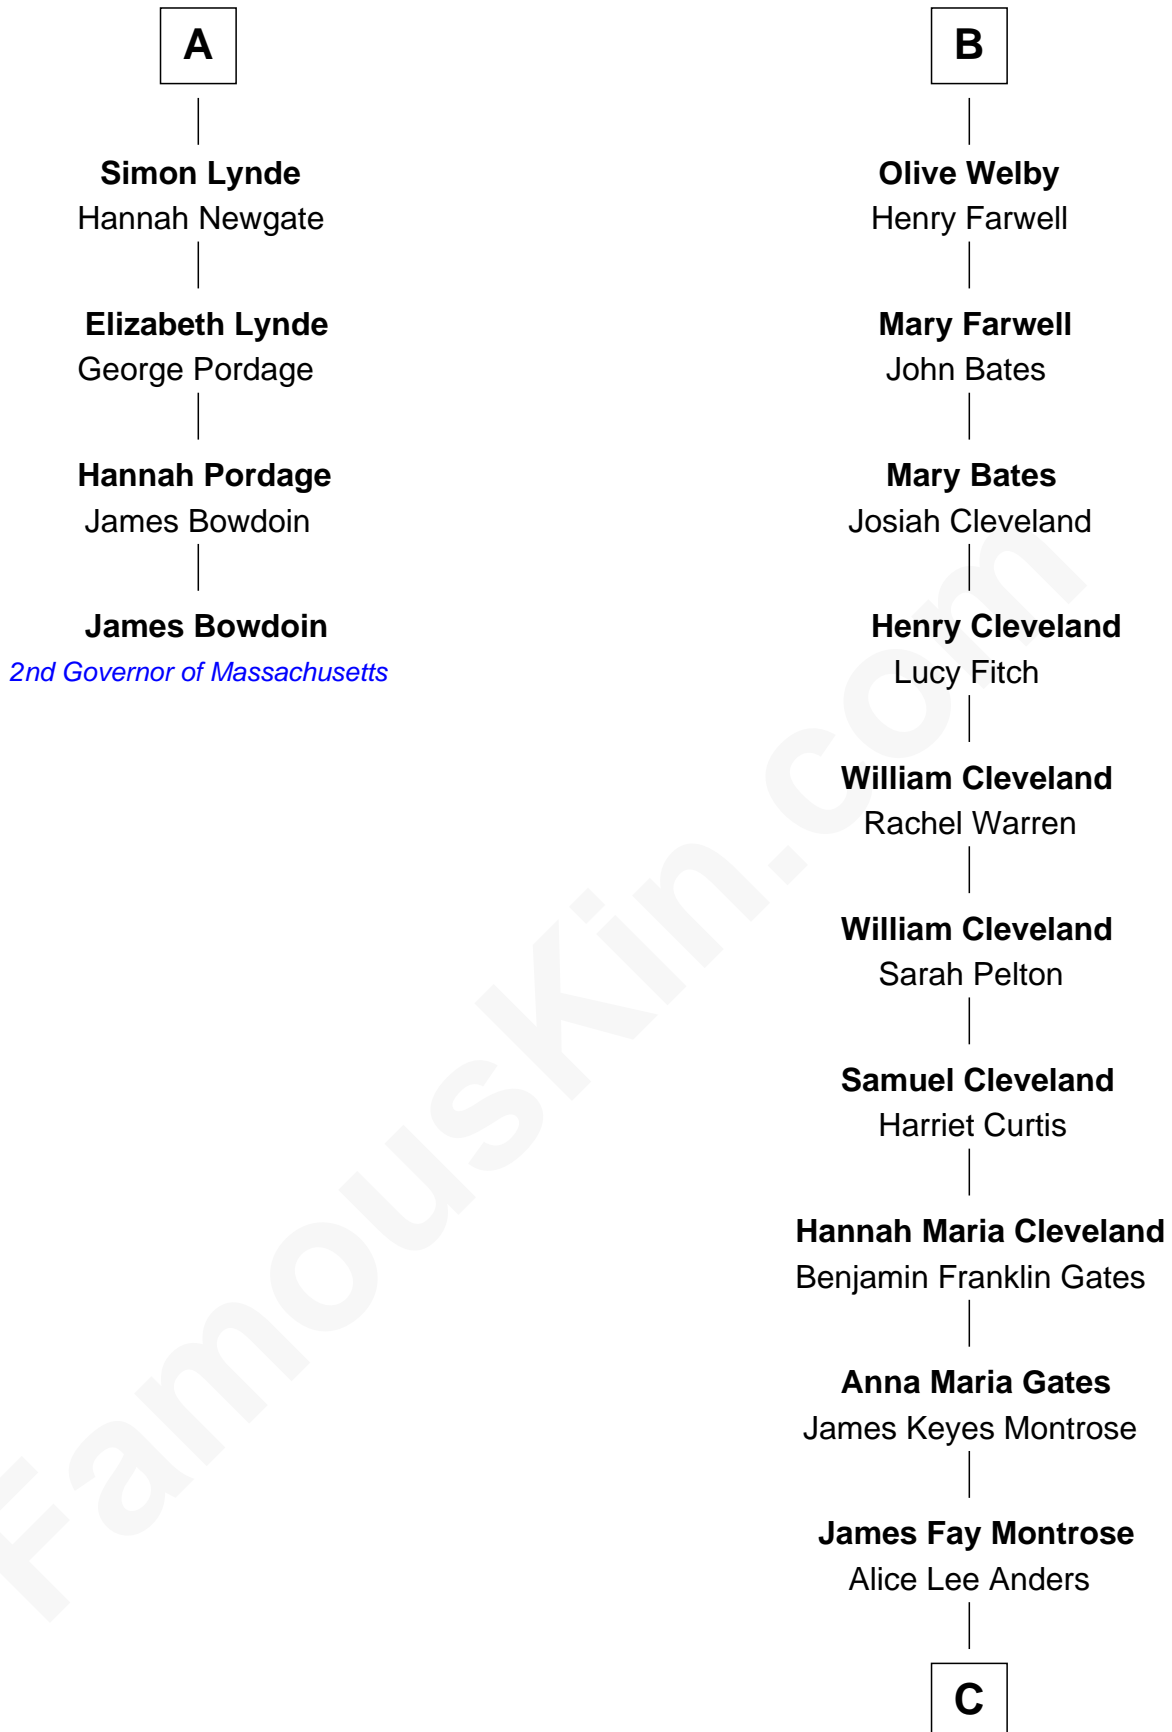

# FamousKin.com Relationship Chart of

**James Bowdoin**

*2nd Governor of Massachusetts*

10th cousin 8 times removed of

**Tony Dow**

*TV Actor*

FamousKin.com