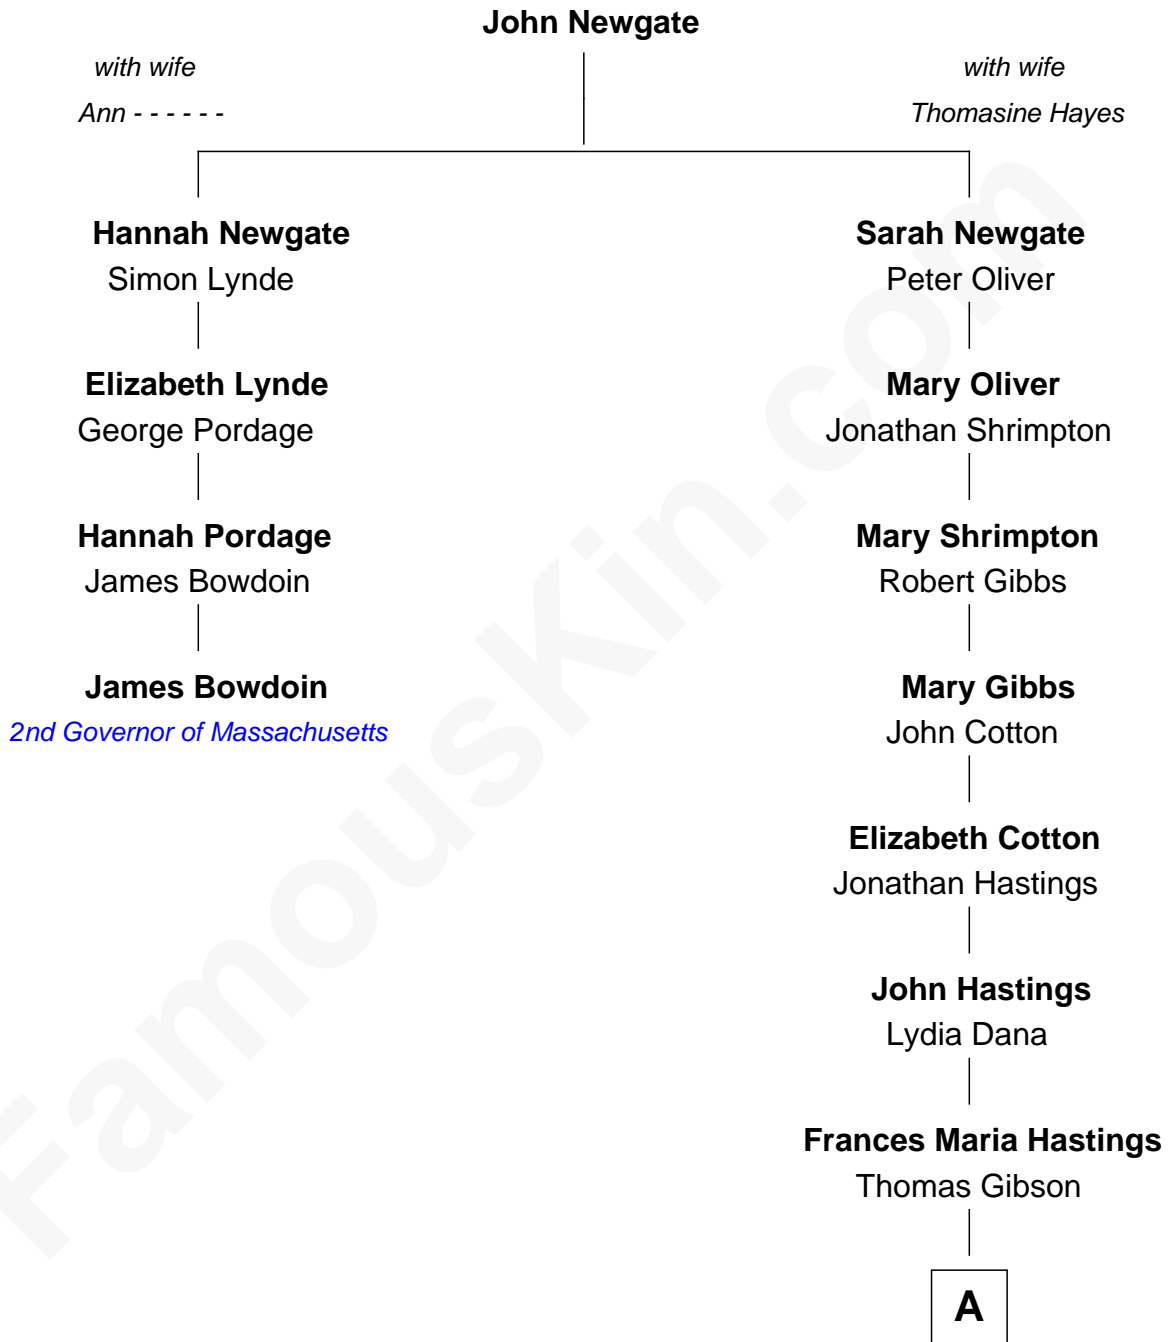

# FamousKin.com Relationship Chart of

**James Bowdoin**

*2nd Governor of Massachusetts*

3rd cousin 6 times removed of

**Charles Dana Gibson**

*Graphic Artist*

**A**

Charles Dana Gibson

Abby DeWolf

Charles DeWolf Gibson

Josephine Elizabeth Lovett

Charles Dana Gibson

*Graphic Artist*

FamousKin.com