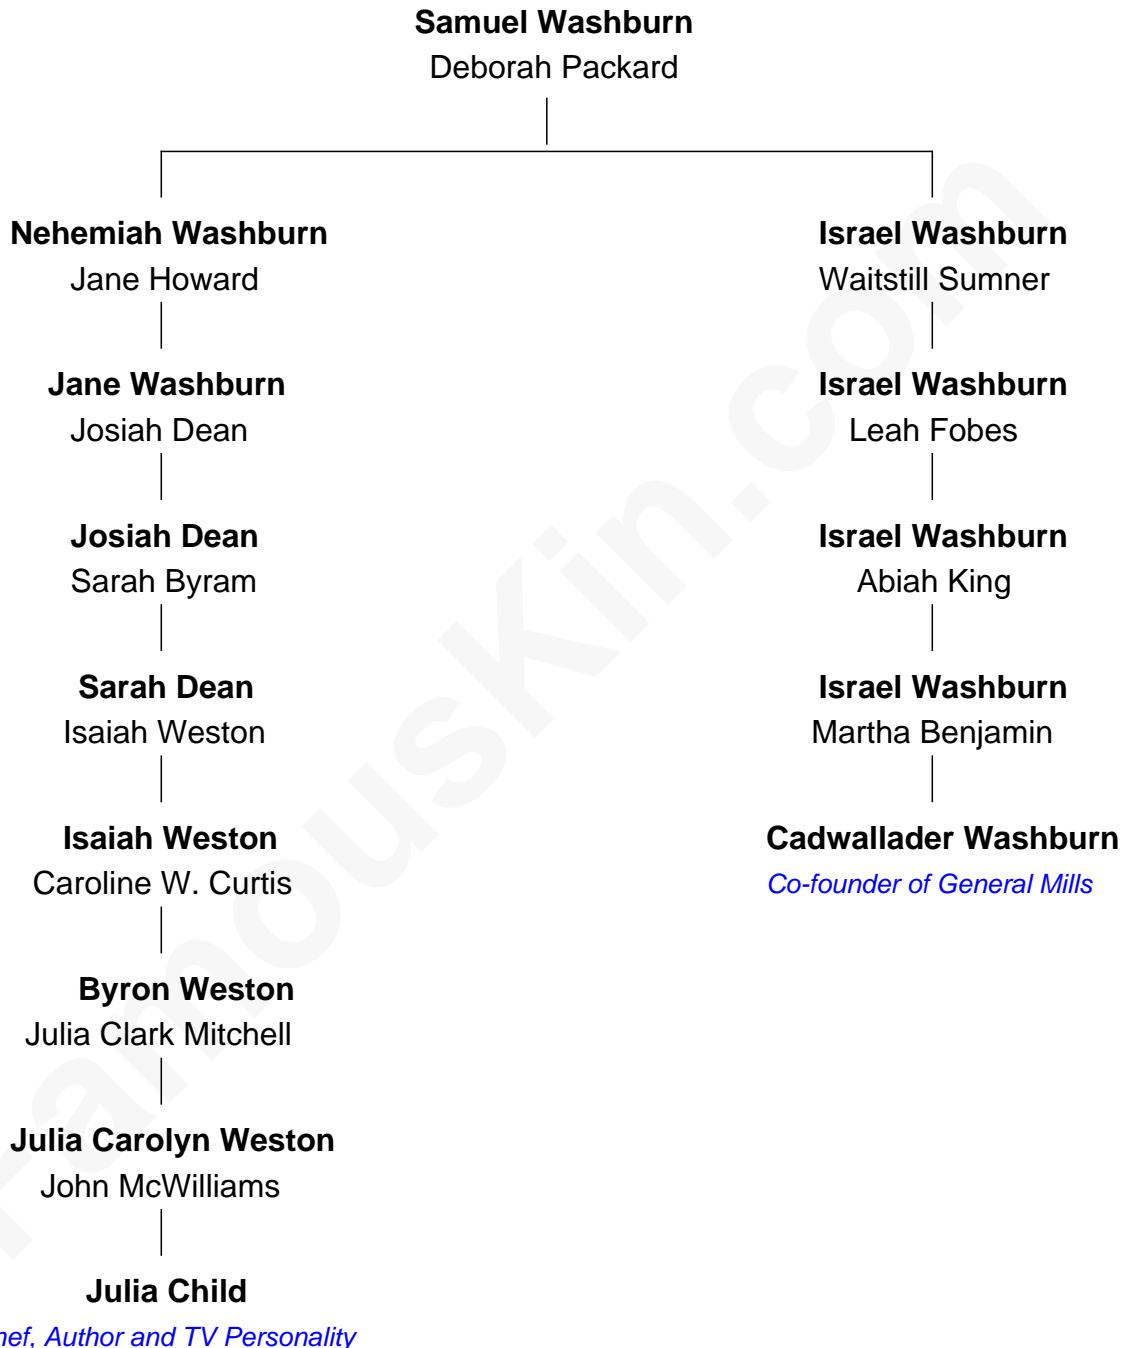

## Relationship Chart of

### Julia Child

*American Chef, Author and TV Personality*

4th cousin 3 times removed of

### Cadwallader Washburn

*Co-founder of General Mills and 11th Governor of Wisconsin*

Julia Child photo by [Elsa Dorfman](#) (CC BY-SA 3.0)