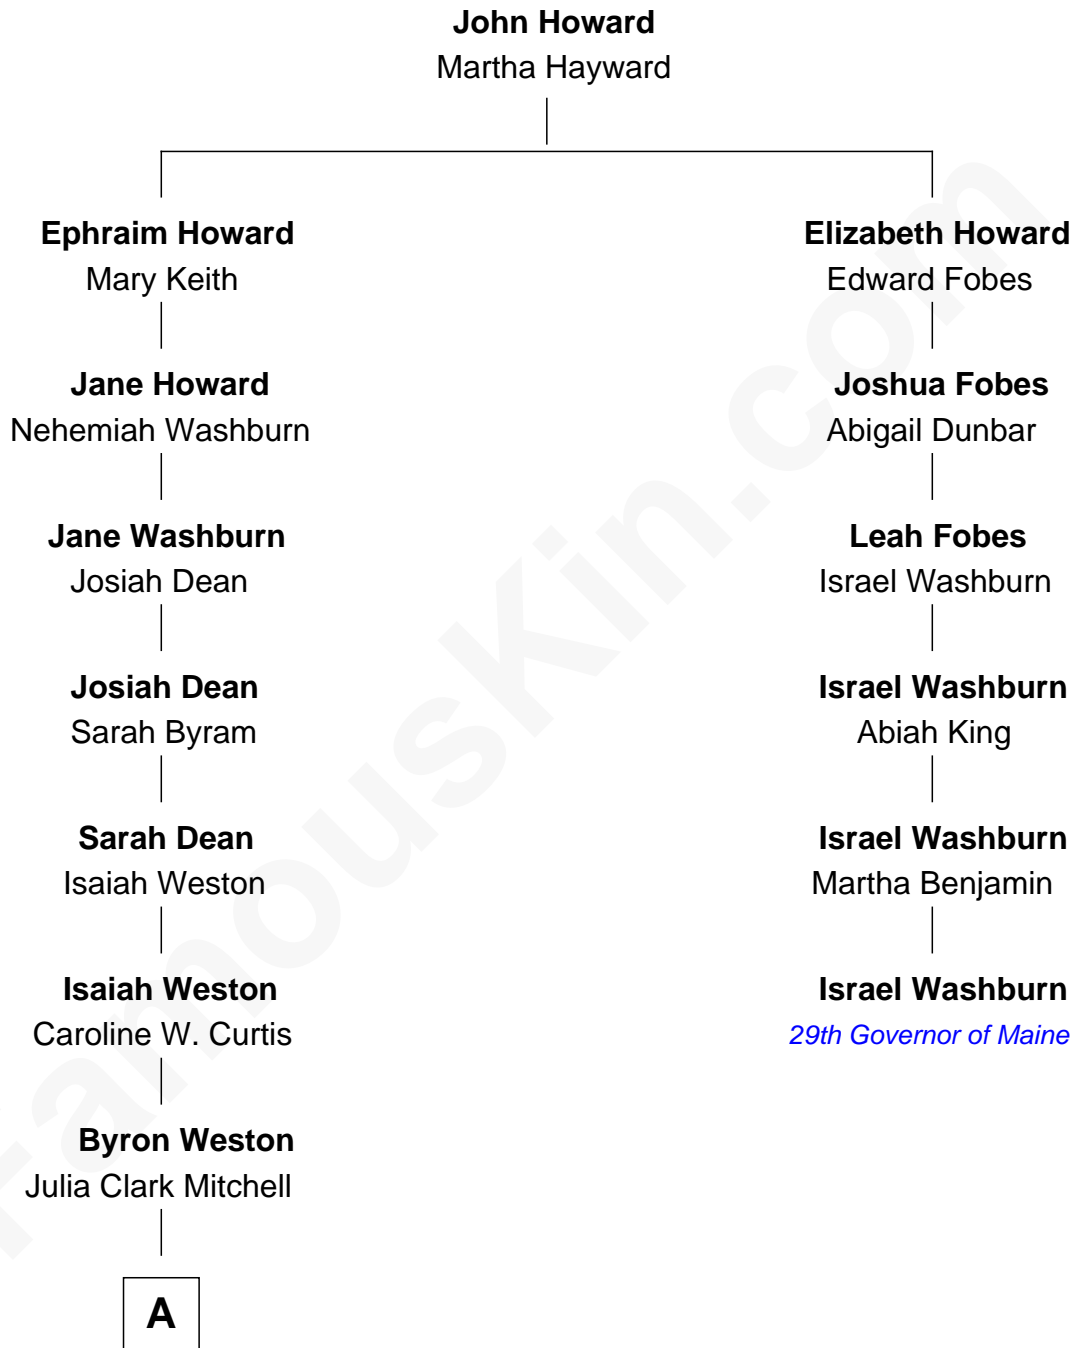

FamousKin.com

Relationship Chart of

Julia Child

American Chef, Author and TV Personality

5th cousin 3 times removed of

Israel Washburn

29th Governor of Maine

A