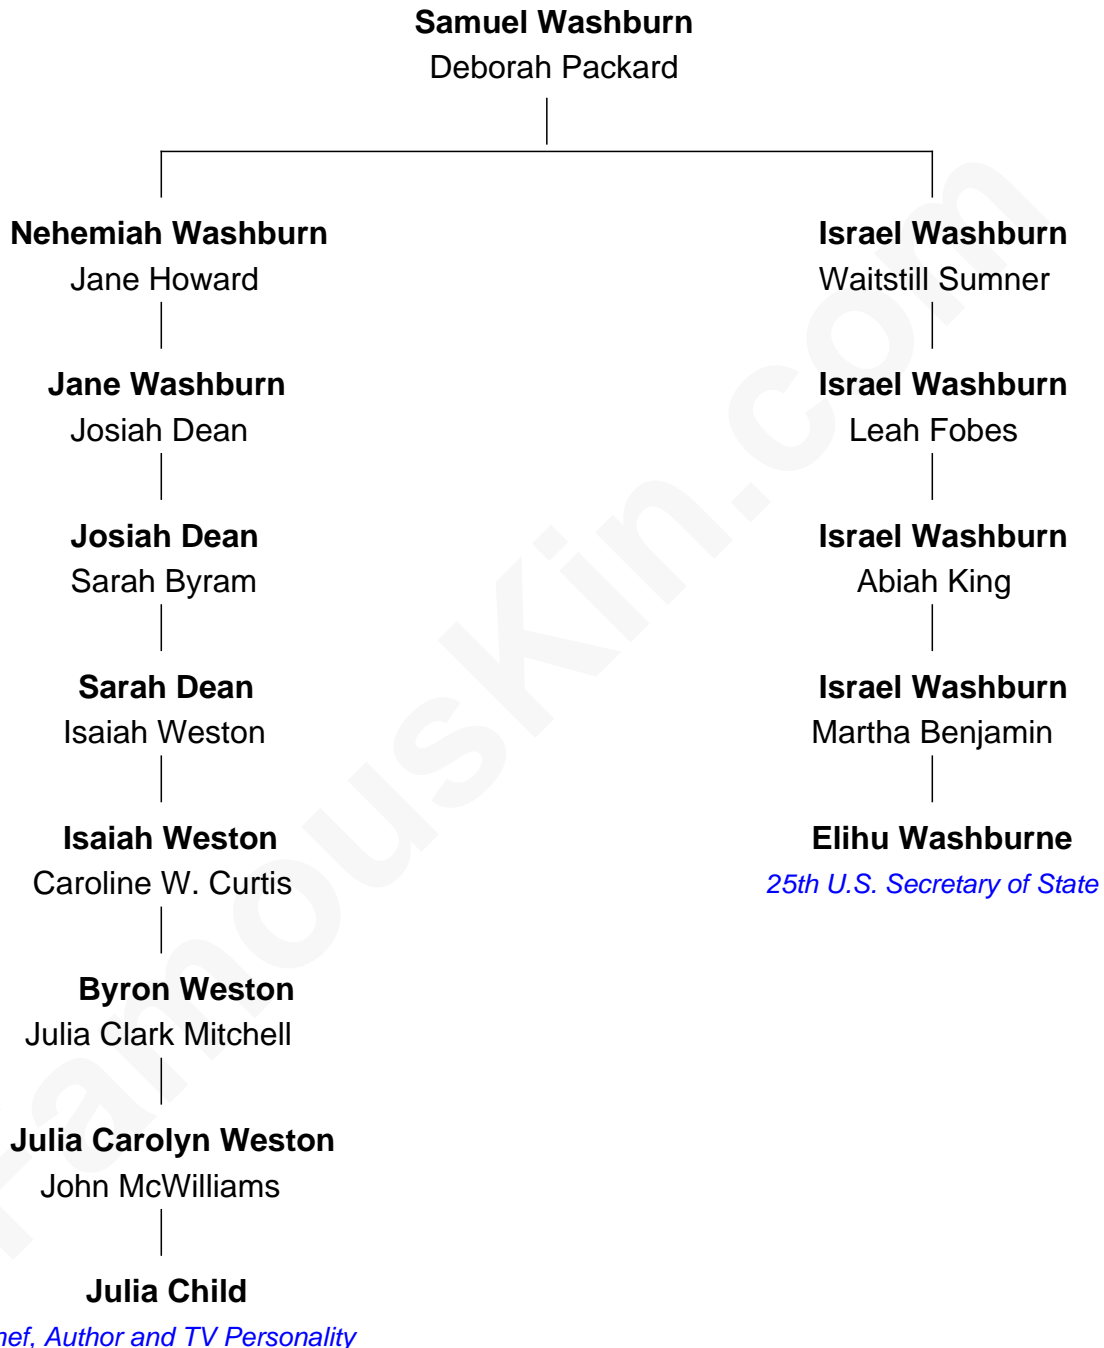

FamousKin.com

Relationship Chart of

Julia Child

American Chef, Author and TV Personality

4th cousin 3 times removed of

Elihu Washburne

25th U.S. Secretary of State

Julia Child photo by [Elsa Dorfman](#) (CC BY-SA 3.0)