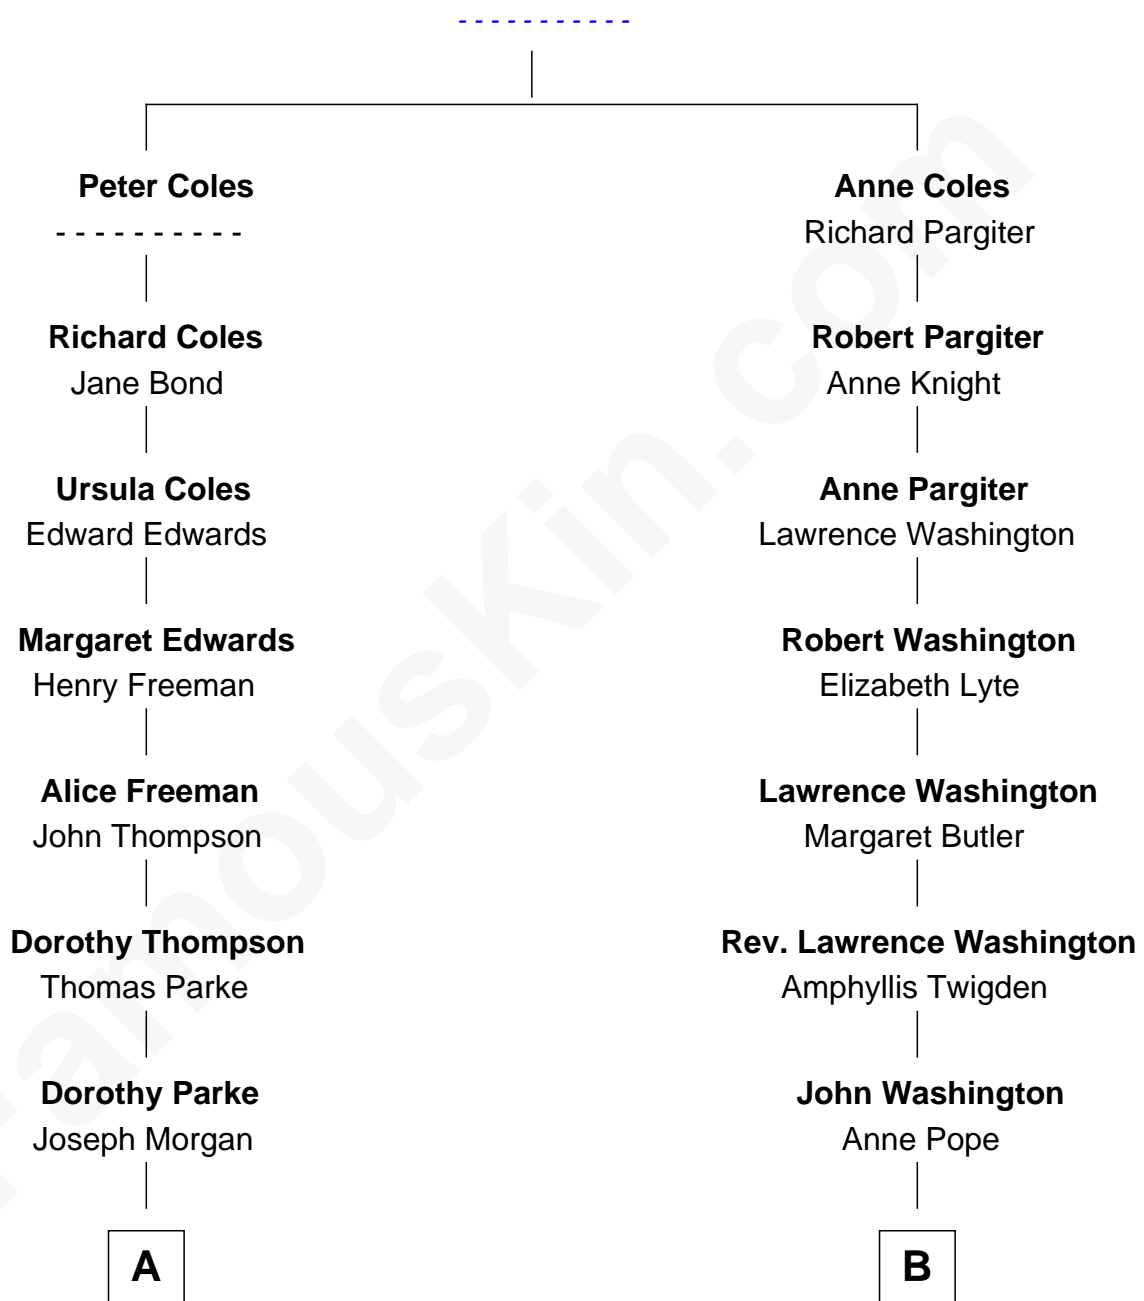

FamousKin.com

Relationship Chart of

Julia Child

American Chef, Author and TV Personality

15th cousin of

General George S. Patton

U.S. Army - World War II

Richard Coles

A

Dorothy Morgan

Ebenezer Witter

Hannah Witter

Ephraim Smith

Zipporah Smith

Jonathan Brewster

Jonathan Brewster

Lois Marsh

Lucinda Brewster

Elisha Mitchell

Clark Ward Mitchell

Ellen Theresa Shaw

Julia Clark Mitchell

Byron Weston

Julia Carolyn Weston