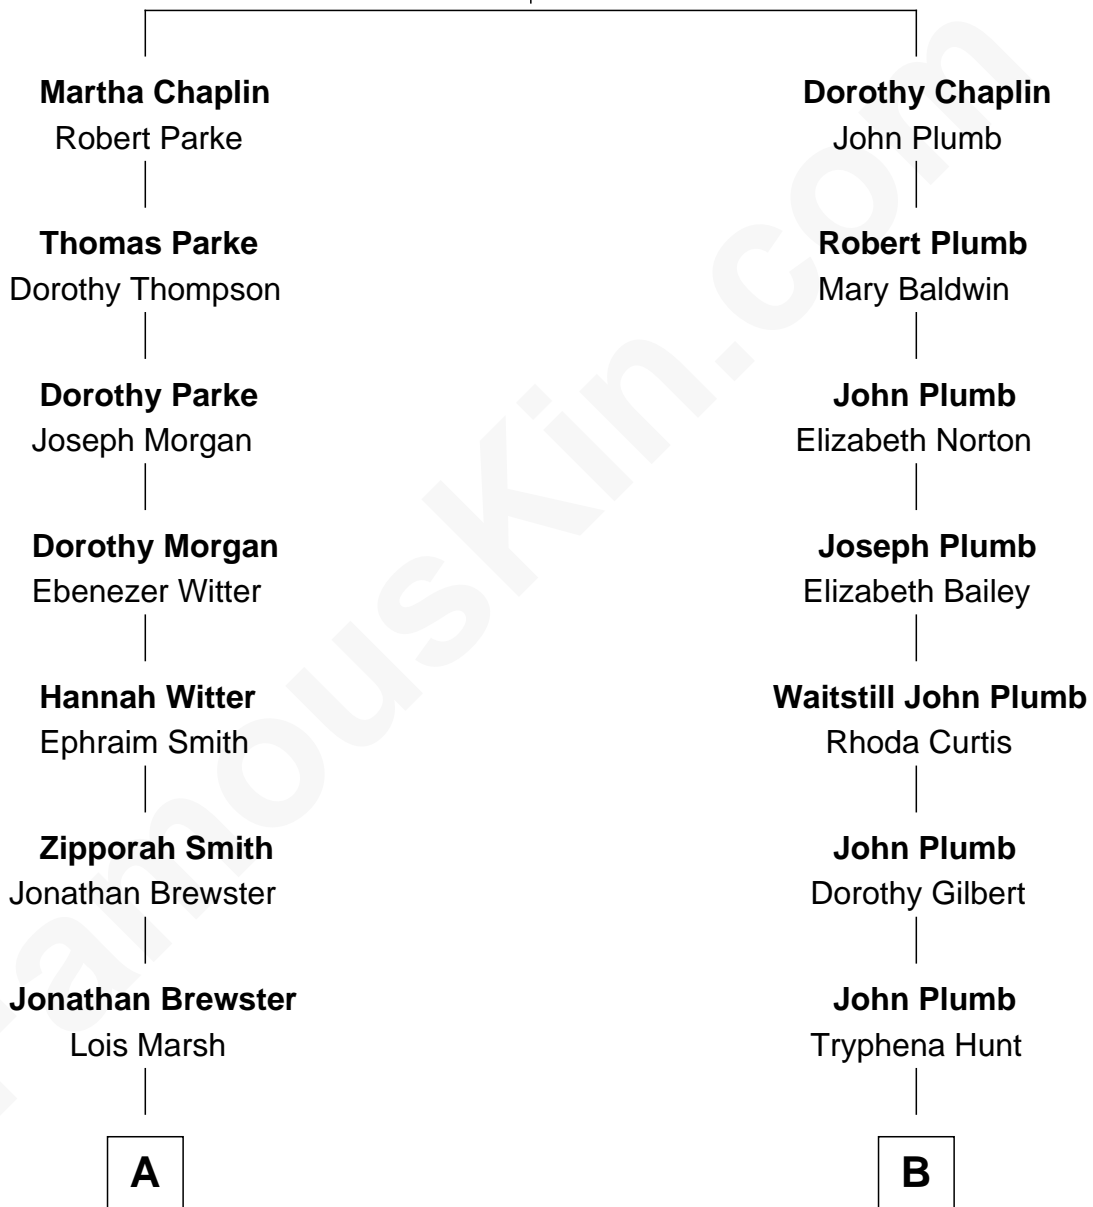

FamousKin.com

Relationship Chart of

Julia Child

American Chef, Author and TV Personality

11th cousin of

Ernest Hemingway

Author of *The Sun Also Rises*

William Chaplin
Agnes Holborough

A

Lucinda Brewster

Elisha Mitchell

Clark Ward Mitchell

Ellen Theresa Shaw

Julia Clark Mitchell

Byron Weston

Julia Carolyn Weston