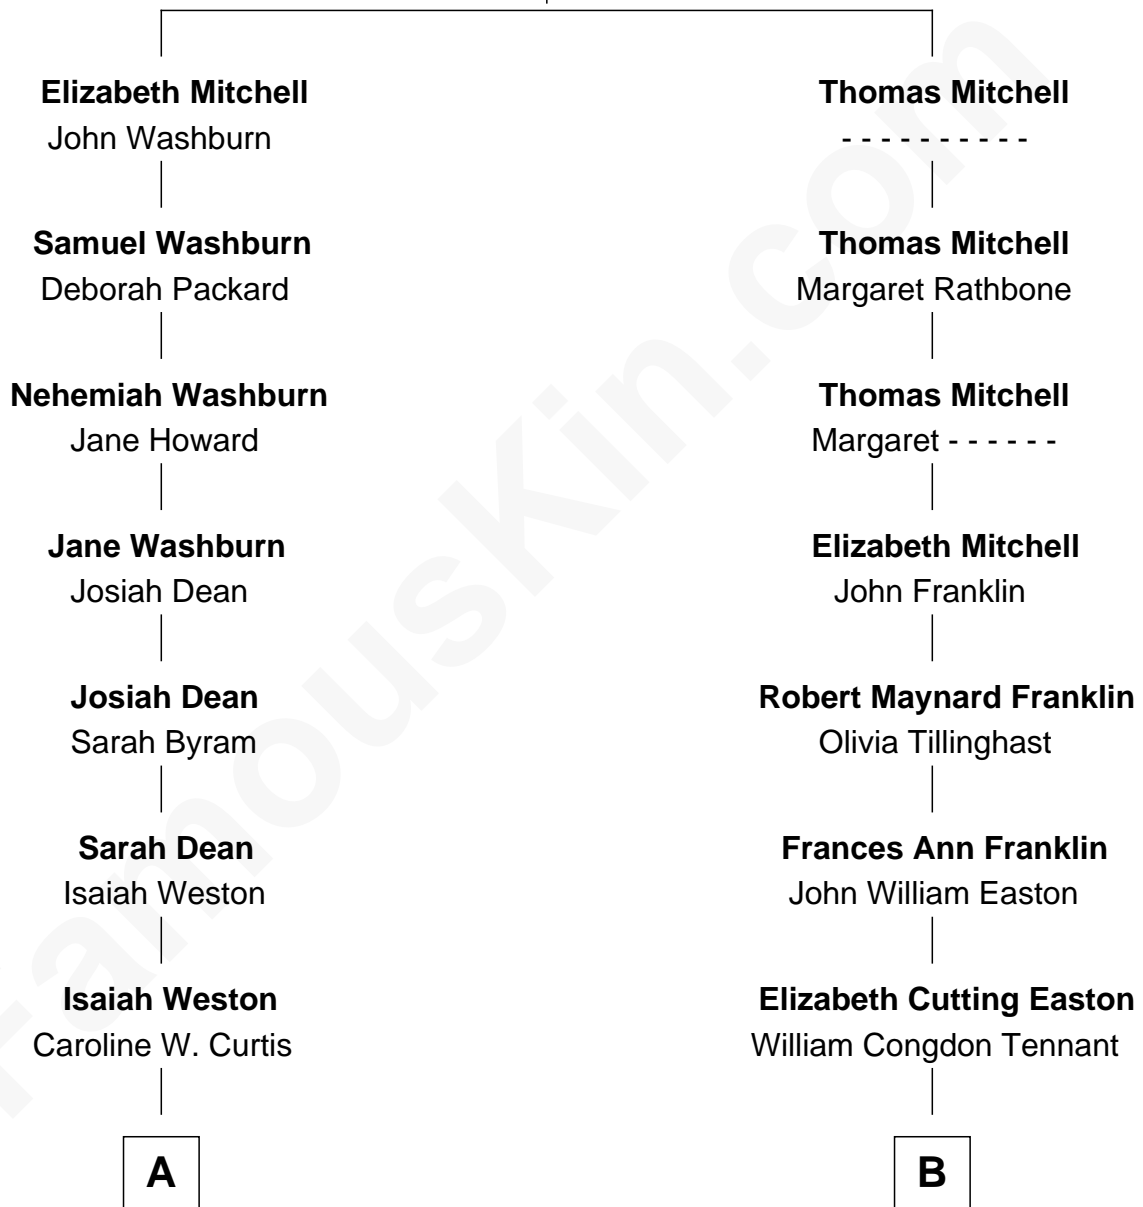

# FamousKin.com Relationship Chart of

**Julia Child**

*American Chef, Author and TV Personality*

9th cousin of

**Marilyn Monroe**

*Actress, Model, and Singer*

**Jane Cooke**  
Experience Mitchell

**A**

**Byron Weston**  
Julia Clark Mitchell

**Julia Carolyn Weston**  
John McWilliams

**Julia Child**  
*Chef, Author and TV Personality*

**B**

**Elizabeth Easton Tennant**  
Frederick Almy Gifford

**Charles Stanley Gifford**  
Gladys Pearl Monroe

**Marilyn Monroe**  
*Actress, Model, and Singer*

FamousKin.com