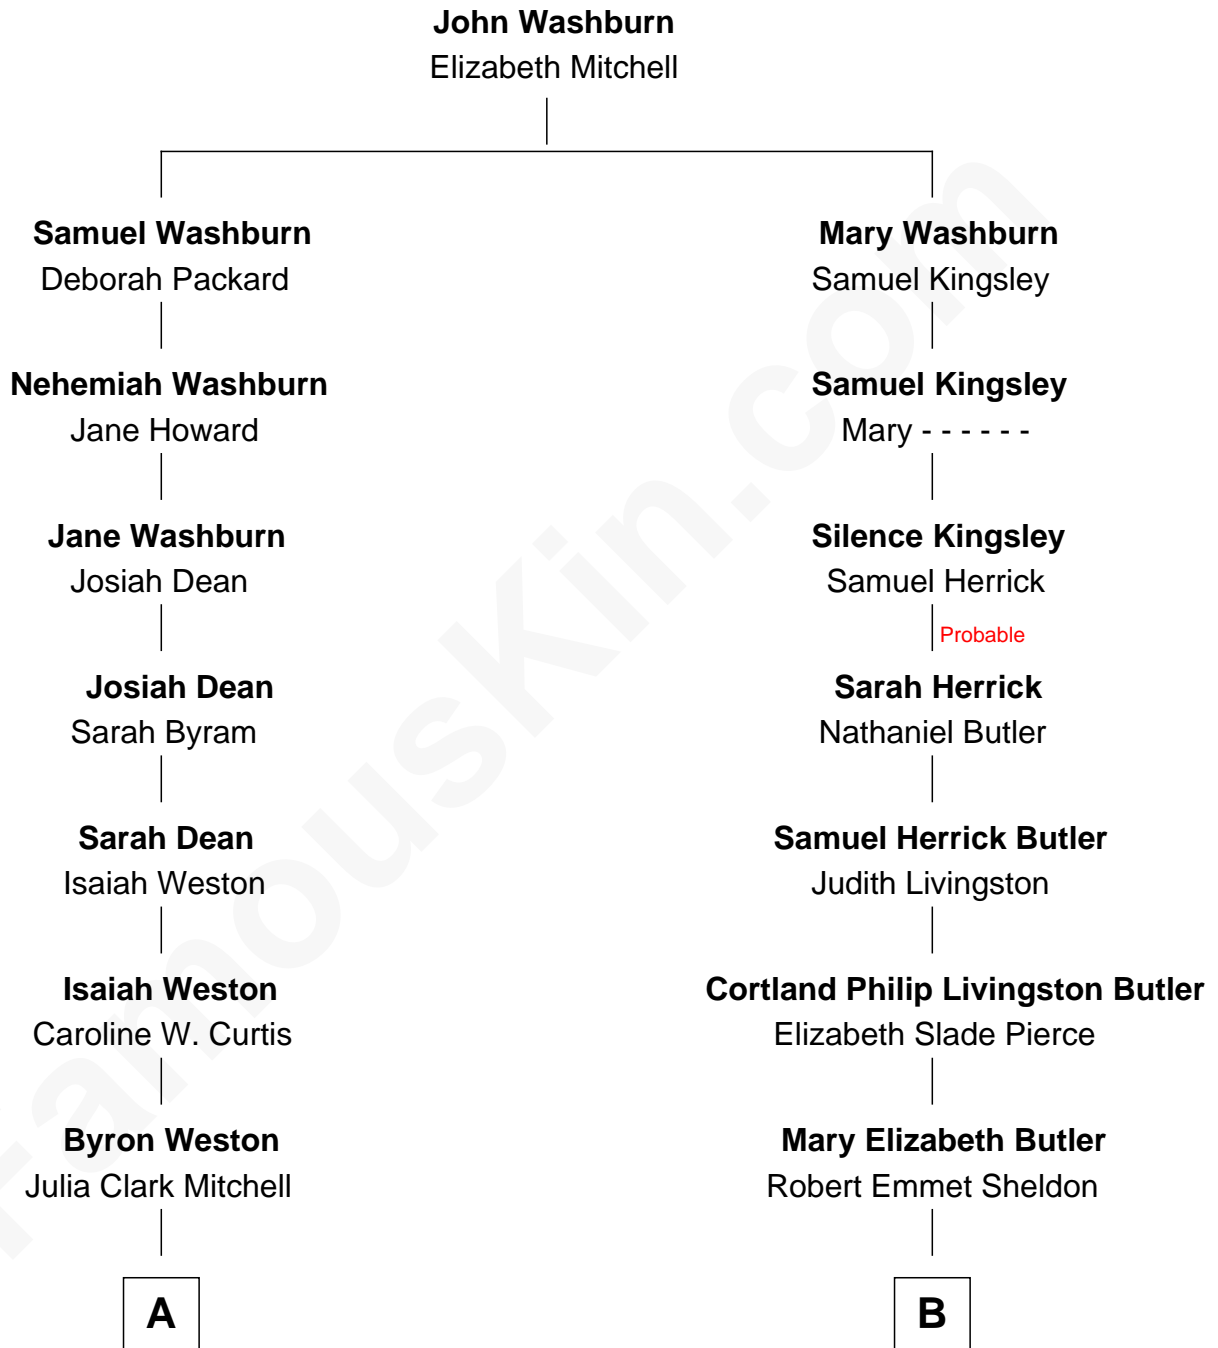

FamousKin.com

Relationship Chart of

Julia Child

American Chef, Author and TV Personality

8th cousin 1 time removed of

George H. W. Bush
41st U.S. President

A

Julia Carolyn Weston

John McWilliams

Julia Child

Chef, Author and TV Personality

B

Flora Sheldon

Samuel Prescott Bush

Prescott Sheldon Bush

Dorothy Wear Walker

George H. W. Bush

41st U.S. President

FamousKin.com