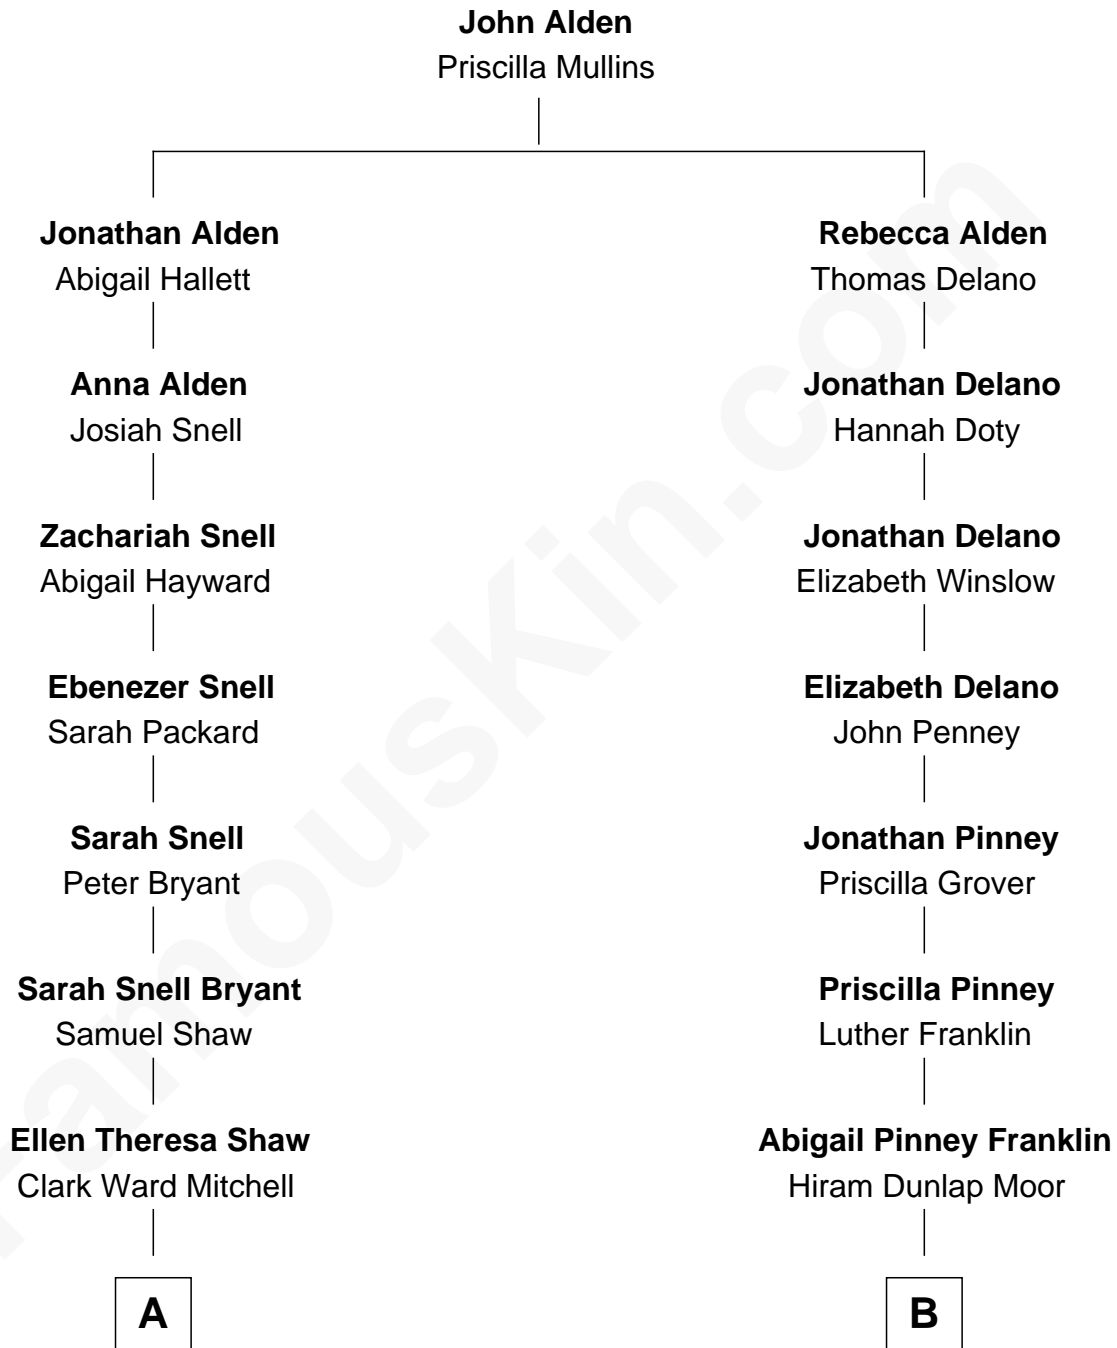

FamousKin.com

Relationship Chart of

Julia Child

American Chef, Author and TV Personality

8th cousin 1 time removed of

Calvin Coolidge
30th U.S. President

FamousKin.com