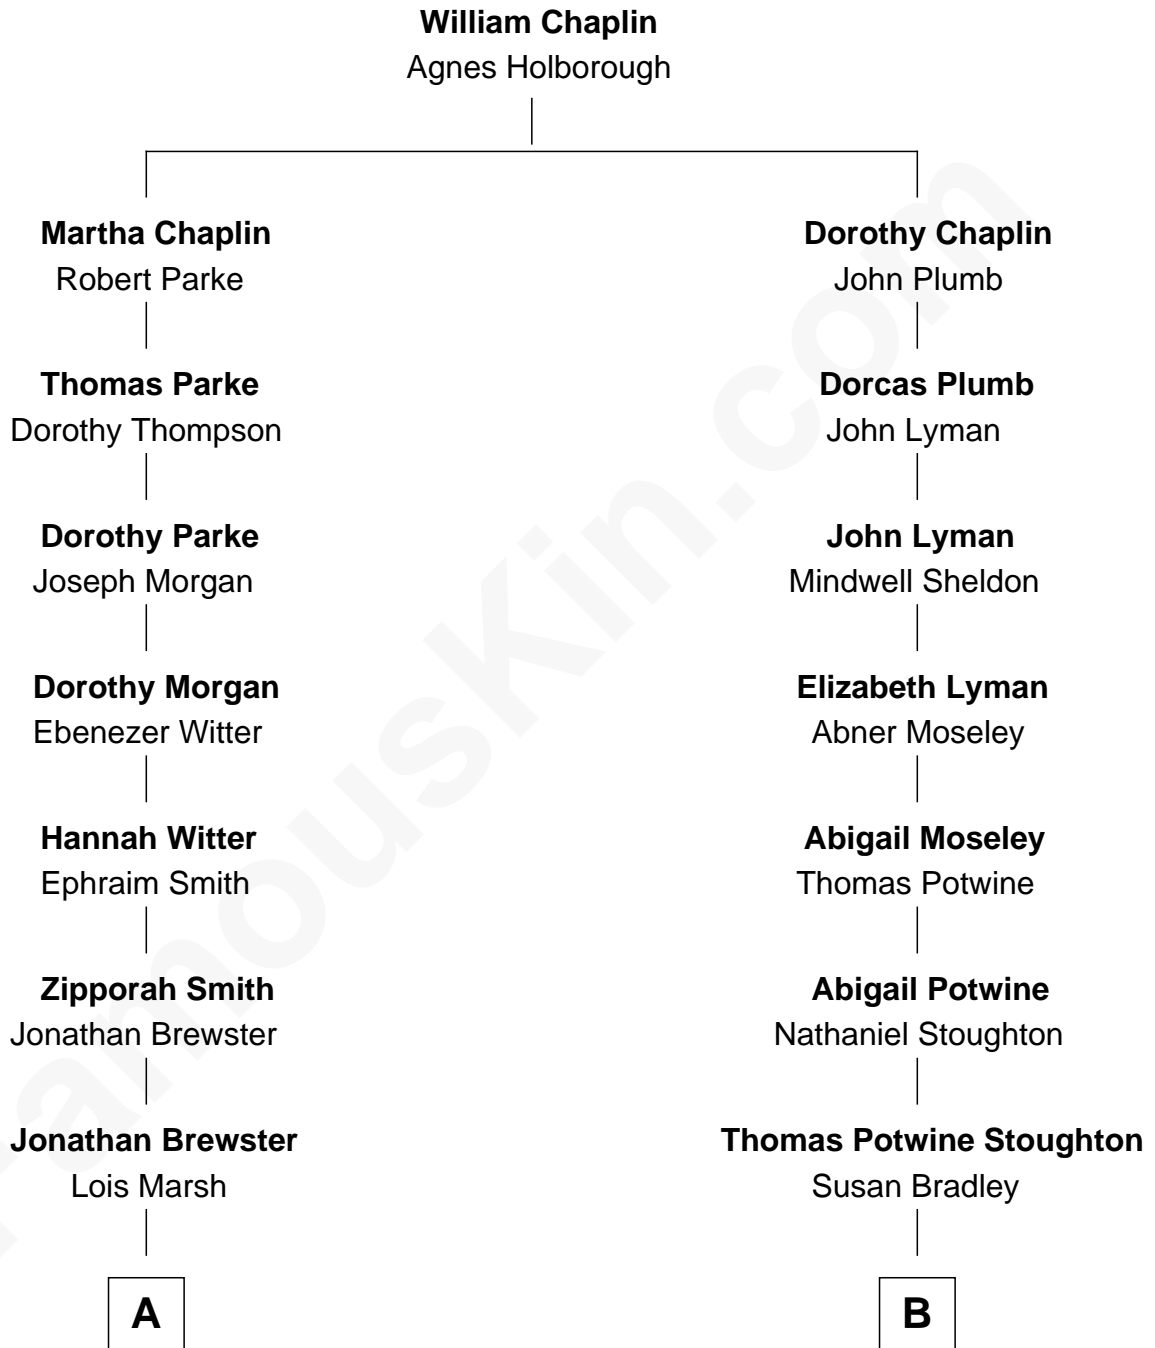

## Relationship Chart of

### Julia Child

American Chef, Author and TV Personality

10th cousin 1 time removed of

### Dr. Benjamin Spock

American Pediatrician and Author on Child Care

**A**

**Lucinda Brewster**

Elisha Mitchell

**Clark Ward Mitchell**

Ellen Theresa Shaw

**Julia Clark Mitchell**