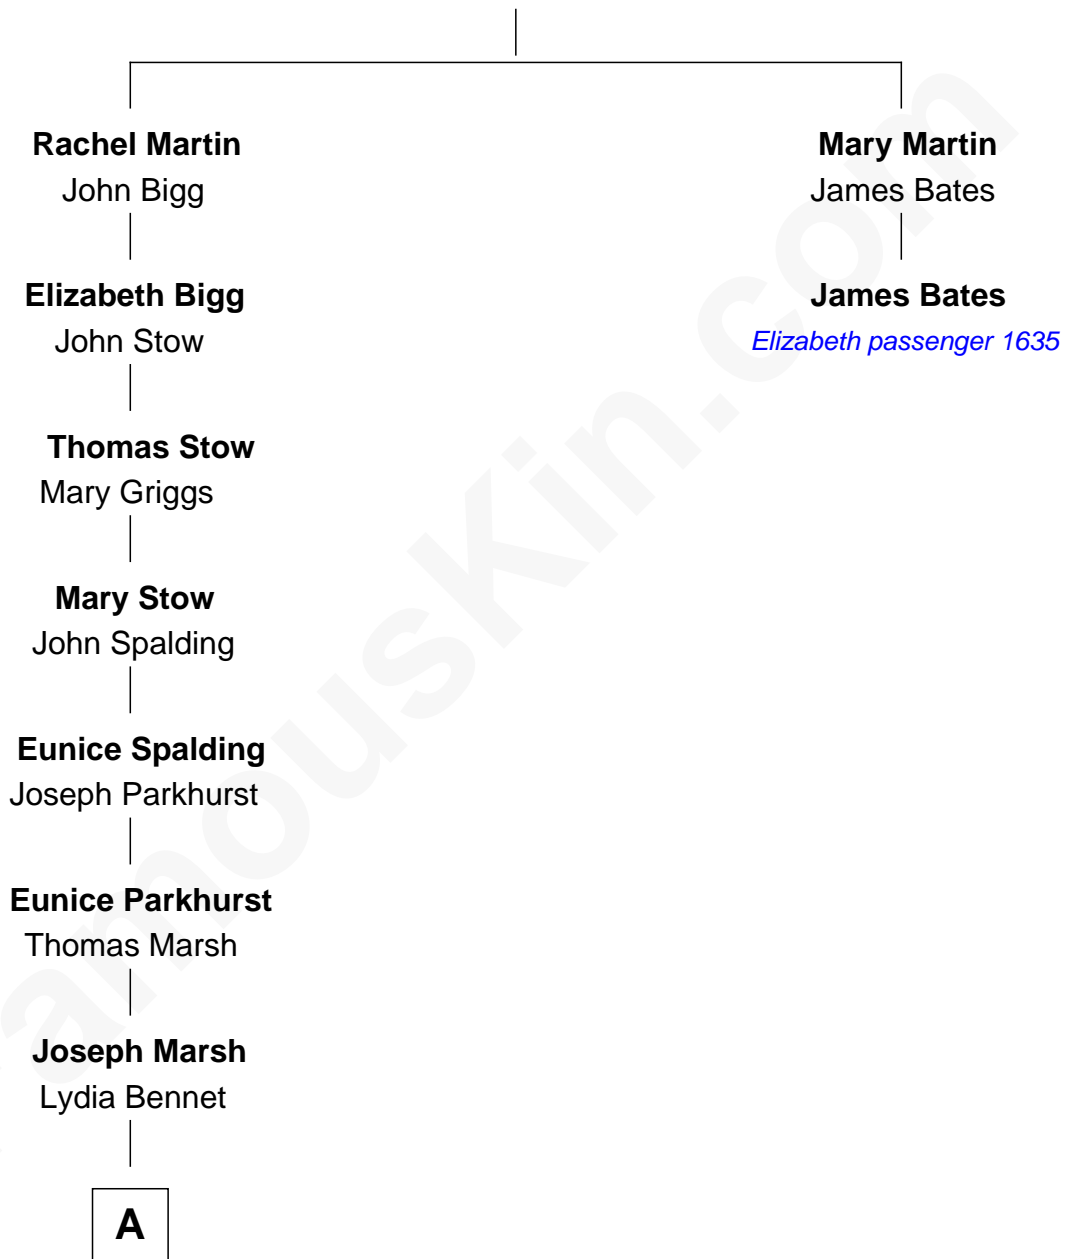

FamousKin.com

Relationship Chart of

Julia Child

American Chef, Author and TV Personality

1st cousin 11 times removed of

James Bates

(c1582 - 1655/6) Elizabeth passenger 1635

James Martin

Joan Adam

A

—
Lois Marsh

Jonathan Brewster

—
Lucinda Brewster

Elisha Mitchell

—
Clark Ward Mitchell

Ellen Theresa Shaw