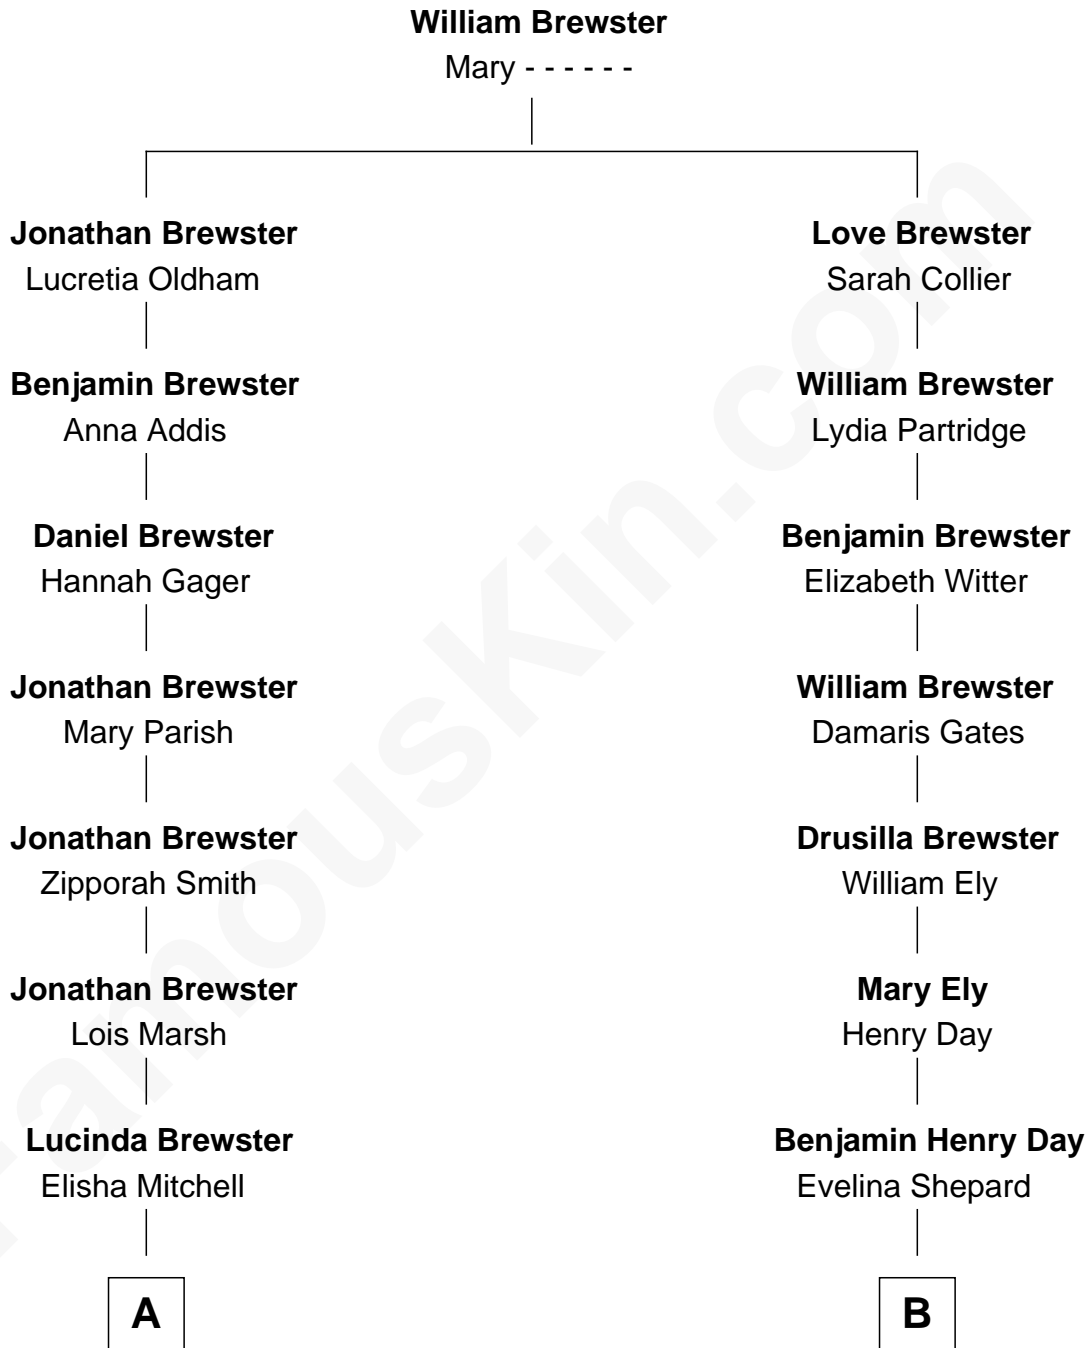

FamousKin.com

Relationship Chart of

Julia Child

American Chef, Author and TV Personality

8th cousin 2 times removed of

Clarence Day

Author of *Life with Father*

FamousKin.com