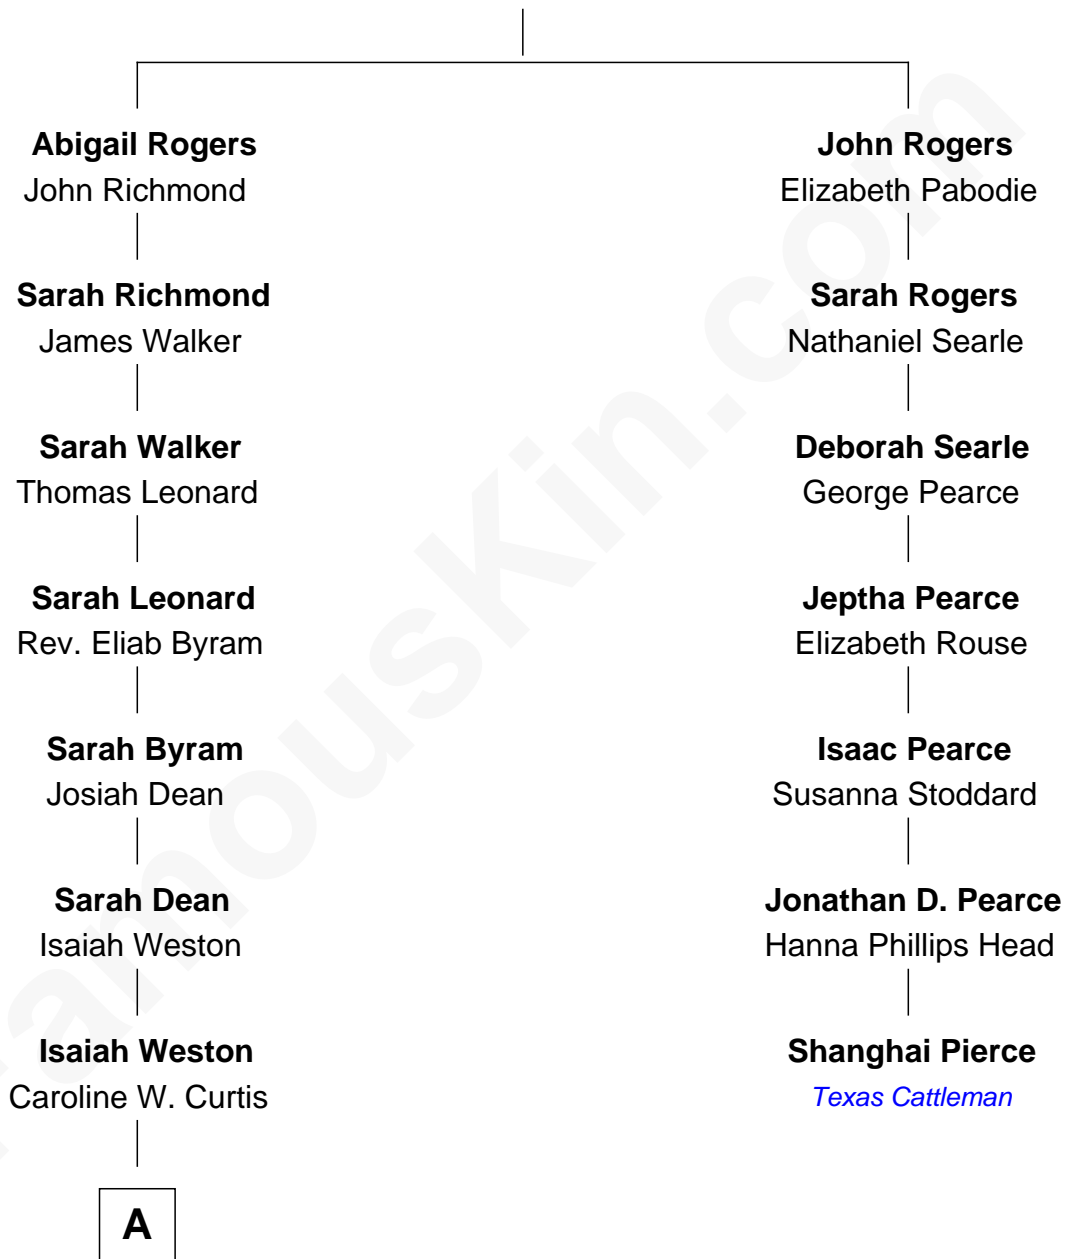

FamousKin.com

Relationship Chart of

Julia Child

American Chef, Author and TV Personality

6th cousin 3 times removed of

Shanghai Pierce
Texas Cattleman

John Rogers
Anna Churchman

A