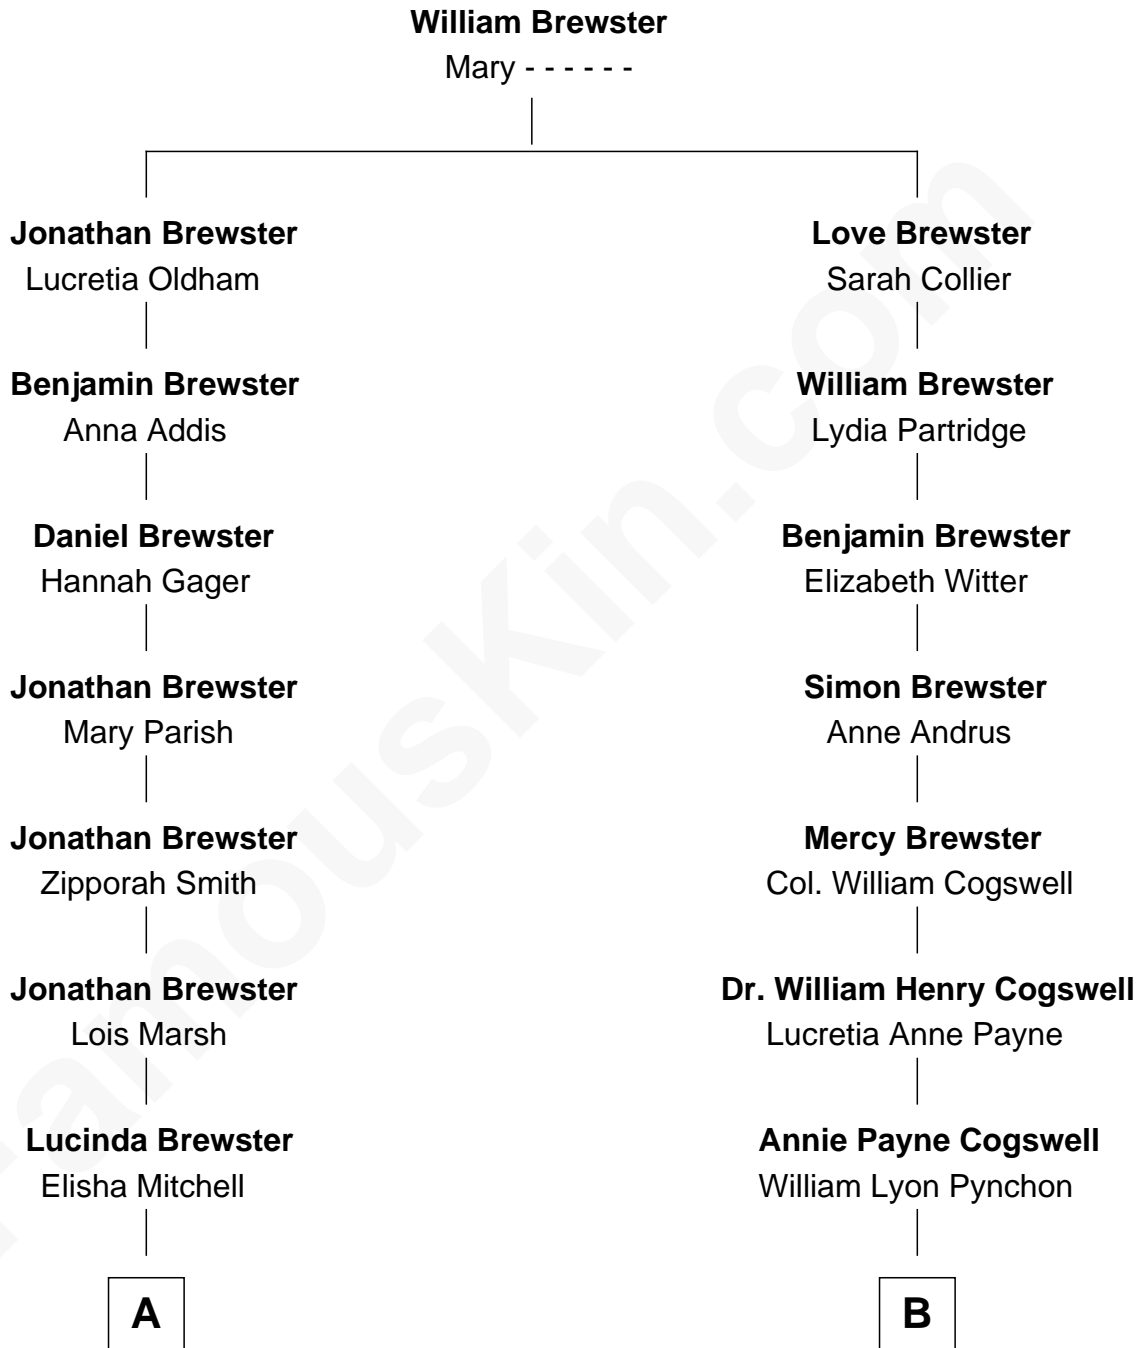

FamousKin.com

Relationship Chart of

Julia Child

American Chef, Author and TV Personality

9th cousin 1 time removed of

Thomas Pynchon
American Novelist

A

Clark Ward Mitchell
Ellen Theresa Shaw

Julia Clark Mitchell
Byron Weston

Julia Carolyn Weston
John McWilliams

Julia Child
Chef, Author and TV Personality

B

William Henry Chichele Pynchon
Carrie Susan Moyses

Thomas Ruggles Pynchon
Catherine Frances Bennett