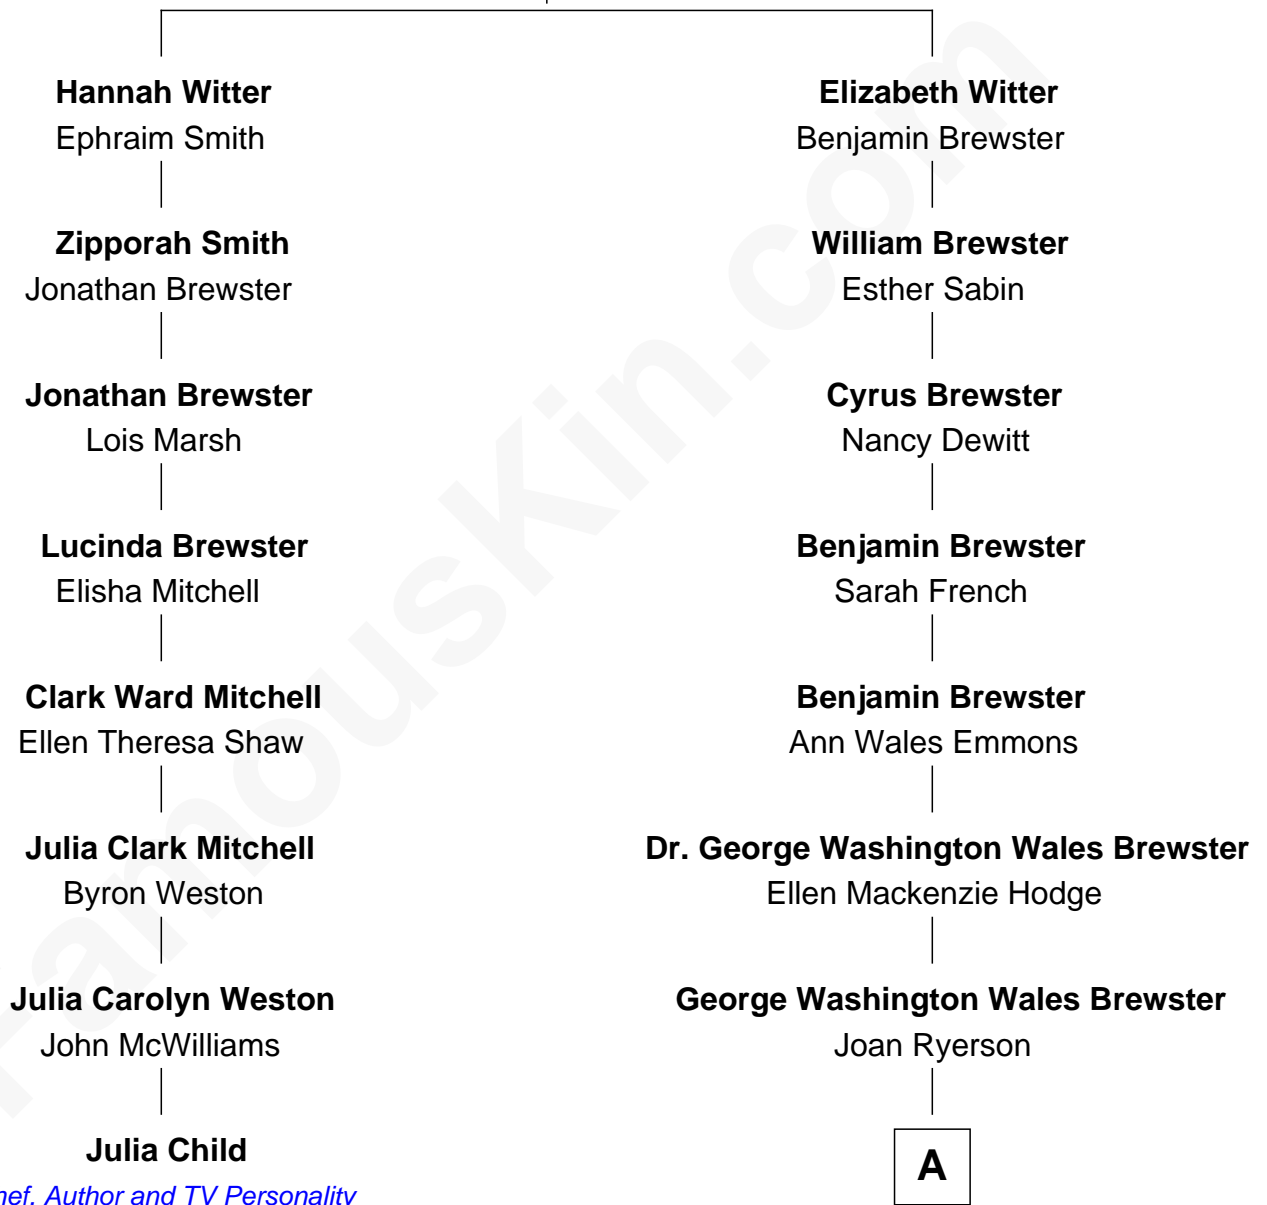

FamousKin.com

Relationship Chart of

Julia Child

American Chef, Author and TV Personality

7th cousin 1 time removed of

Paget Brewster
TV Actress

Ebenezer Witter
Dorothy Morgan

A

|
Galen Brewster
Hathaway Tew

|
Paget Brewster
TV Actress

FamousKin.com