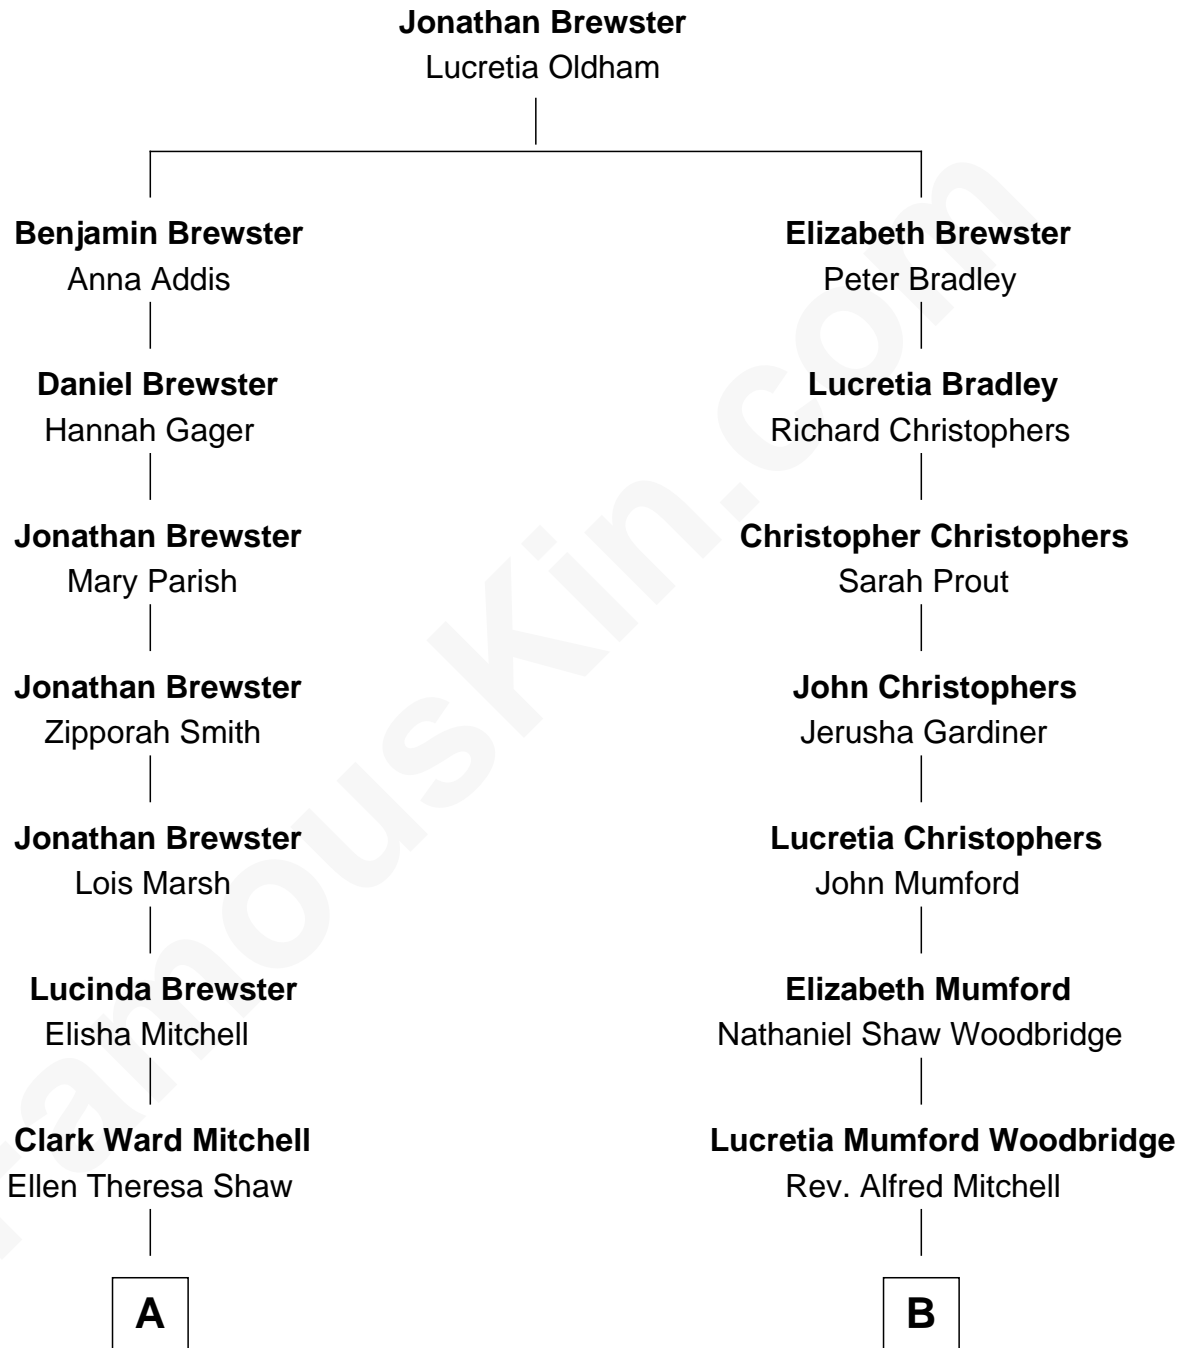

FamousKin.com

Relationship Chart of

Julia Child

American Chef, Author and TV Personality

9th cousin 3 times removed of

Paget Brewster
TV Actress

A

Julia Clark Mitchell
Byron Weston

Julia Carolyn Weston
John McWilliams

Julia Child
Chef, Author and TV Personality

B

Donald Grant Mitchell
Mary Frances Pringle

Mary Pringle Mitchell
Edward Larned Ryerson

Donald Mitchell Ryerson
Isabelle McGenniss

Joan Ryerson
George Washington Wales Brewster

Galen Brewster
Hathaway Tew

Paget Brewster
TV Actress