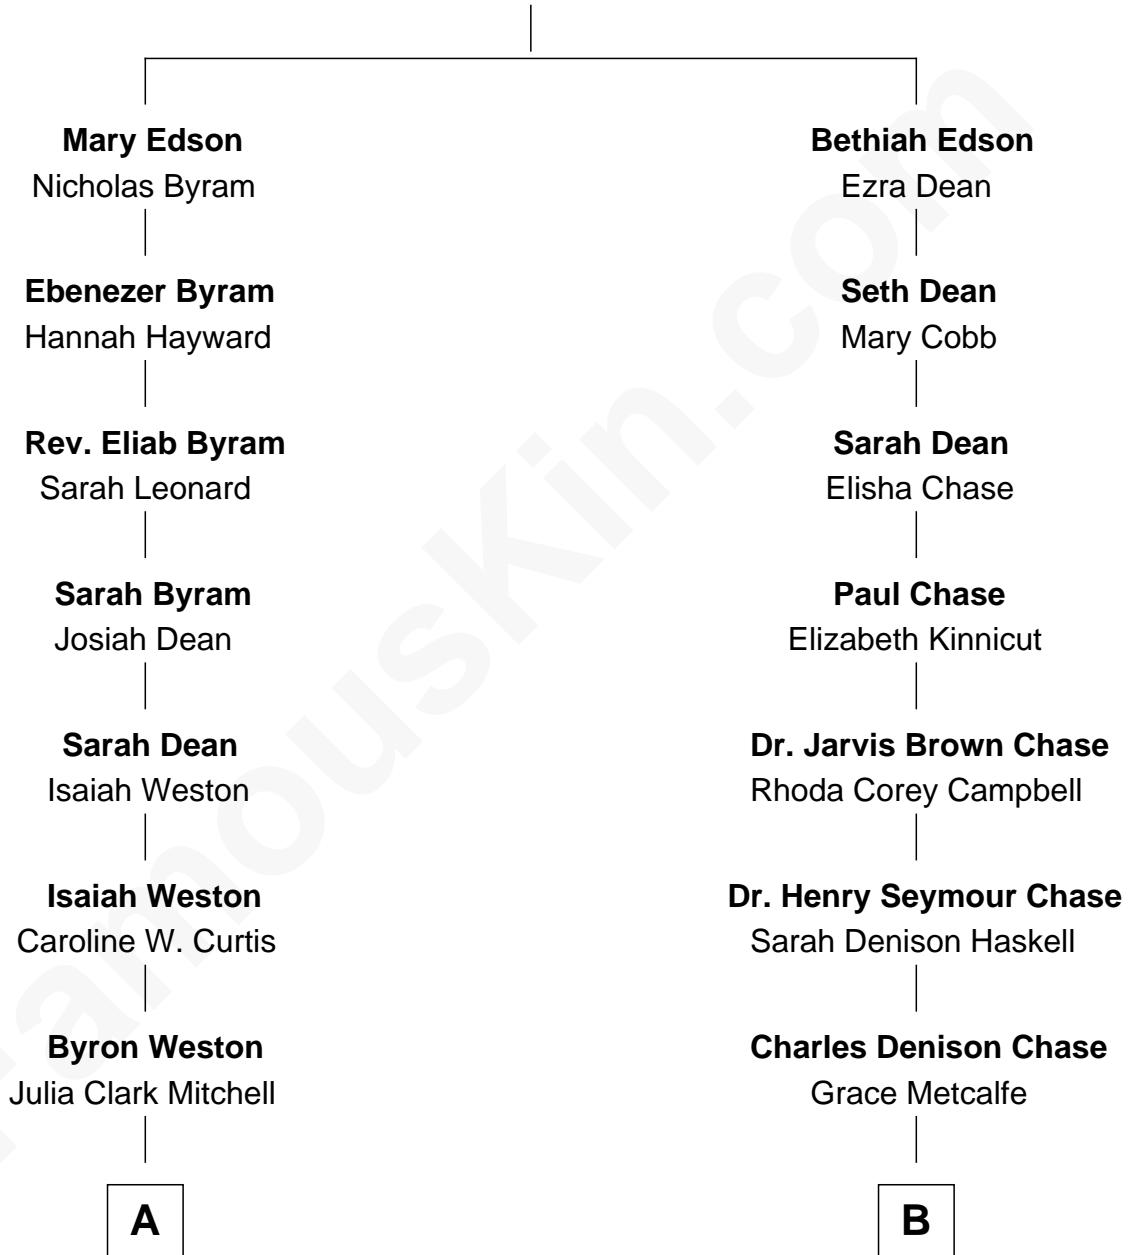

## Relationship Chart of

### Julia Child

American Chef, Author and TV Personality

8th cousin 1 time removed of

### Chevy Chase

Comedian, Actor and Writer

**Samuel Edson**

Susanna - - - - -

FamousKin.com