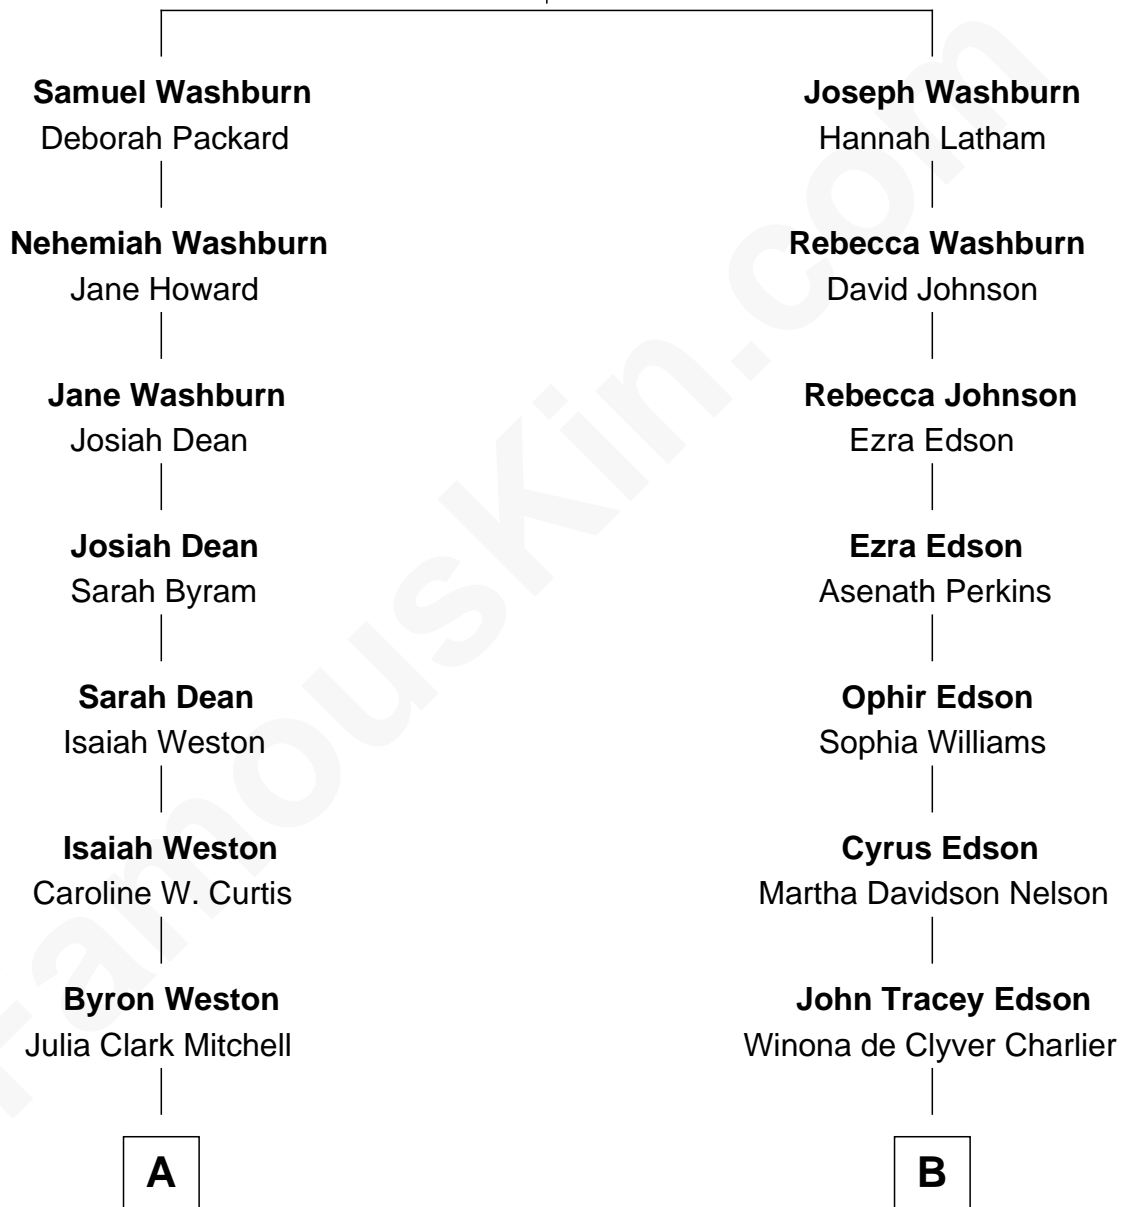

FamousKin.com Relationship Chart of

Julia Child

American Chef, Author and TV Personality

8th cousin of

Pete Seeger

American Folk Singer

John Washburn
Elizabeth Mitchell

A

Julia Carolyn Weston

John McWilliams

Julia Child

Chef, Author and TV Personality

B

Constance de Clyver Edson

Charles Louis Seeger

Pete Seeger

American Folk Singer

FamousKin.com