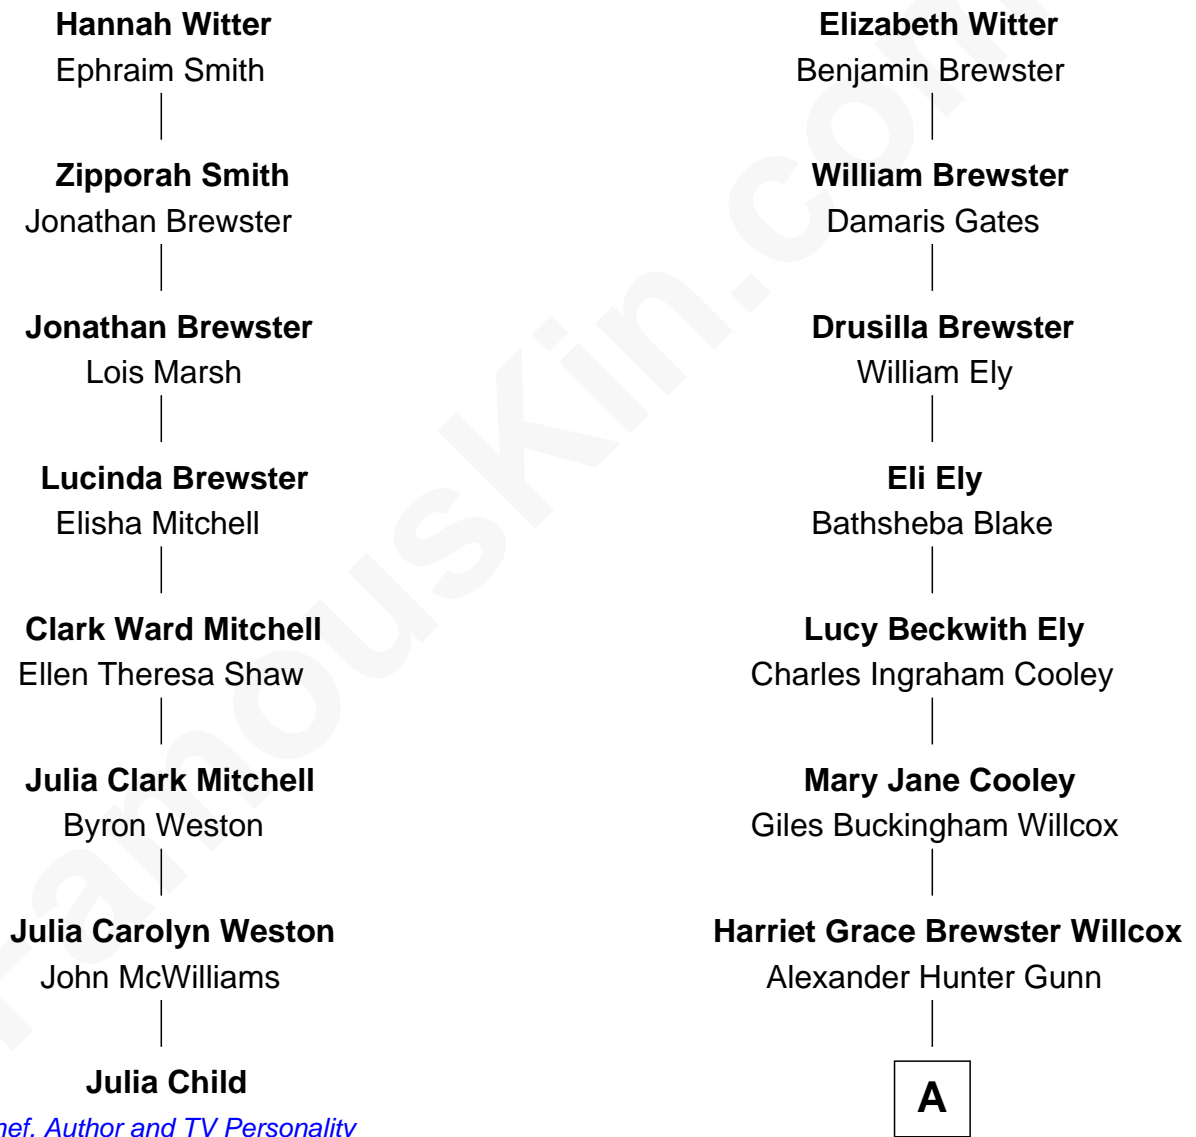

## Relationship Chart of

### Julia Child

American Chef, Author and TV Personality

7th cousin 2 times removed of

**Elisabeth Shue**

TV and Movie Actress

**Ebenezer Witter**

Dorothy Morgan

A

**Mary Brewster Gunn**  
Adoniram Judson Wells

**Anne Brewster Wells**  
James William Shue

**Elisabeth Shue**  
*TV and Movie Actress*

FamousKin.com