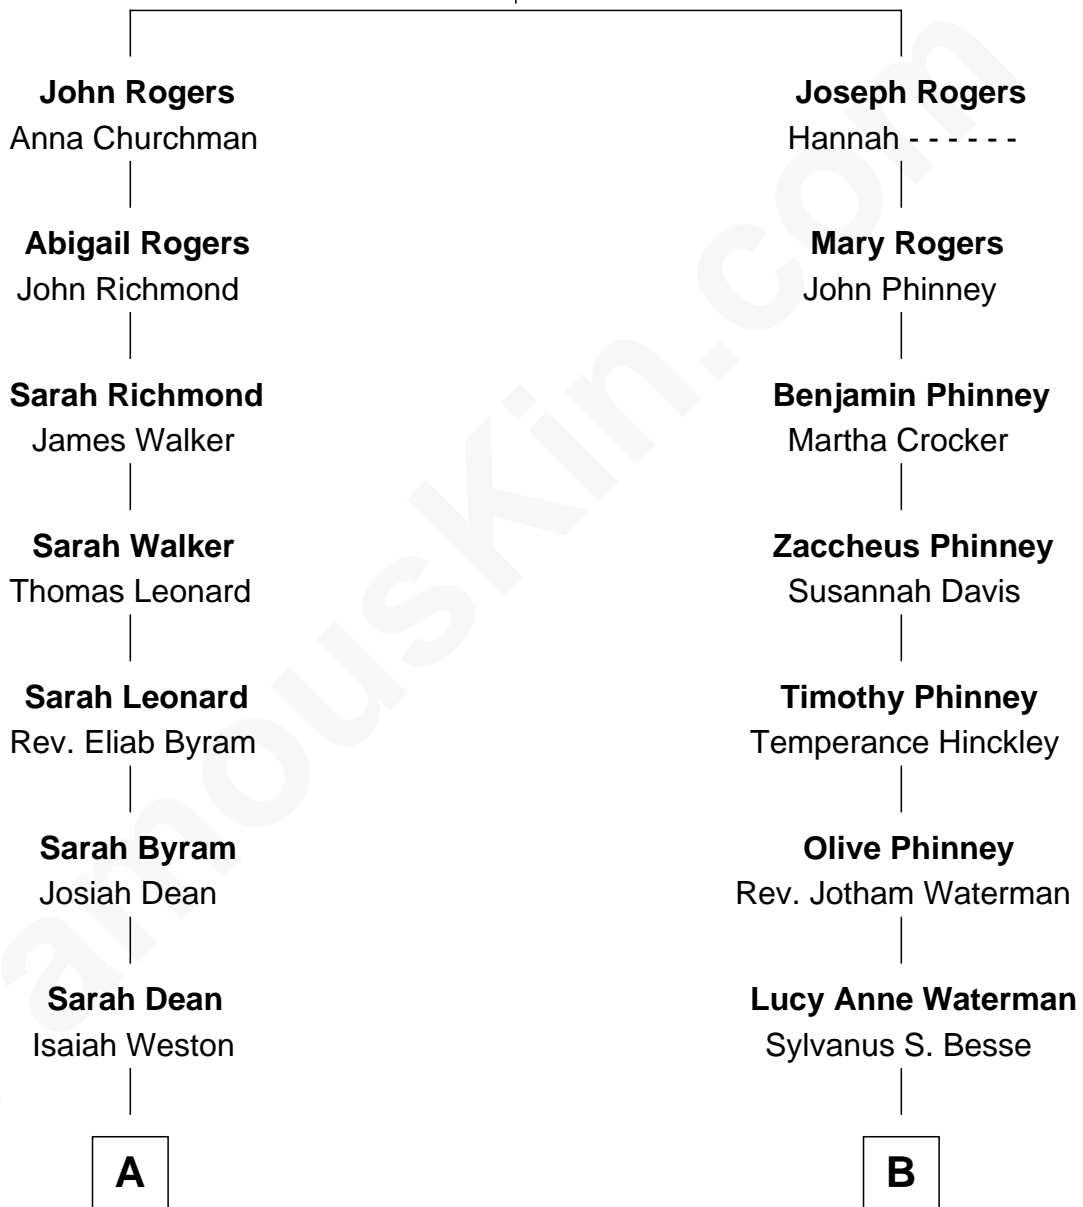

## Relationship Chart of

### Julia Child

American Chef, Author and TV Personality

10th cousin 1 time removed of

**Jordana Brewster**  
TV and Movie Actress

**Thomas Rogers**  
Alice Cosford

**A**

**Isaiah Weston**  
Caroline W. Curtis

**Byron Weston**  
Julia Clark Mitchell

**Julia Carolyn Weston**  
John McWilliams

**Julia Child**  
*Chef, Author and TV Personality*

**B**

**Lyman Waterman Besse**  
Henrietta Louisa Seger

**Florence Foster Besse**  
Kingman Brewster

**Kingman Brewster**  
Mary Louise Phillips

**Alden Brewster**  
Maria João Leão de Sousa

**Jordana Brewster**  
*TV and Movie Actress*