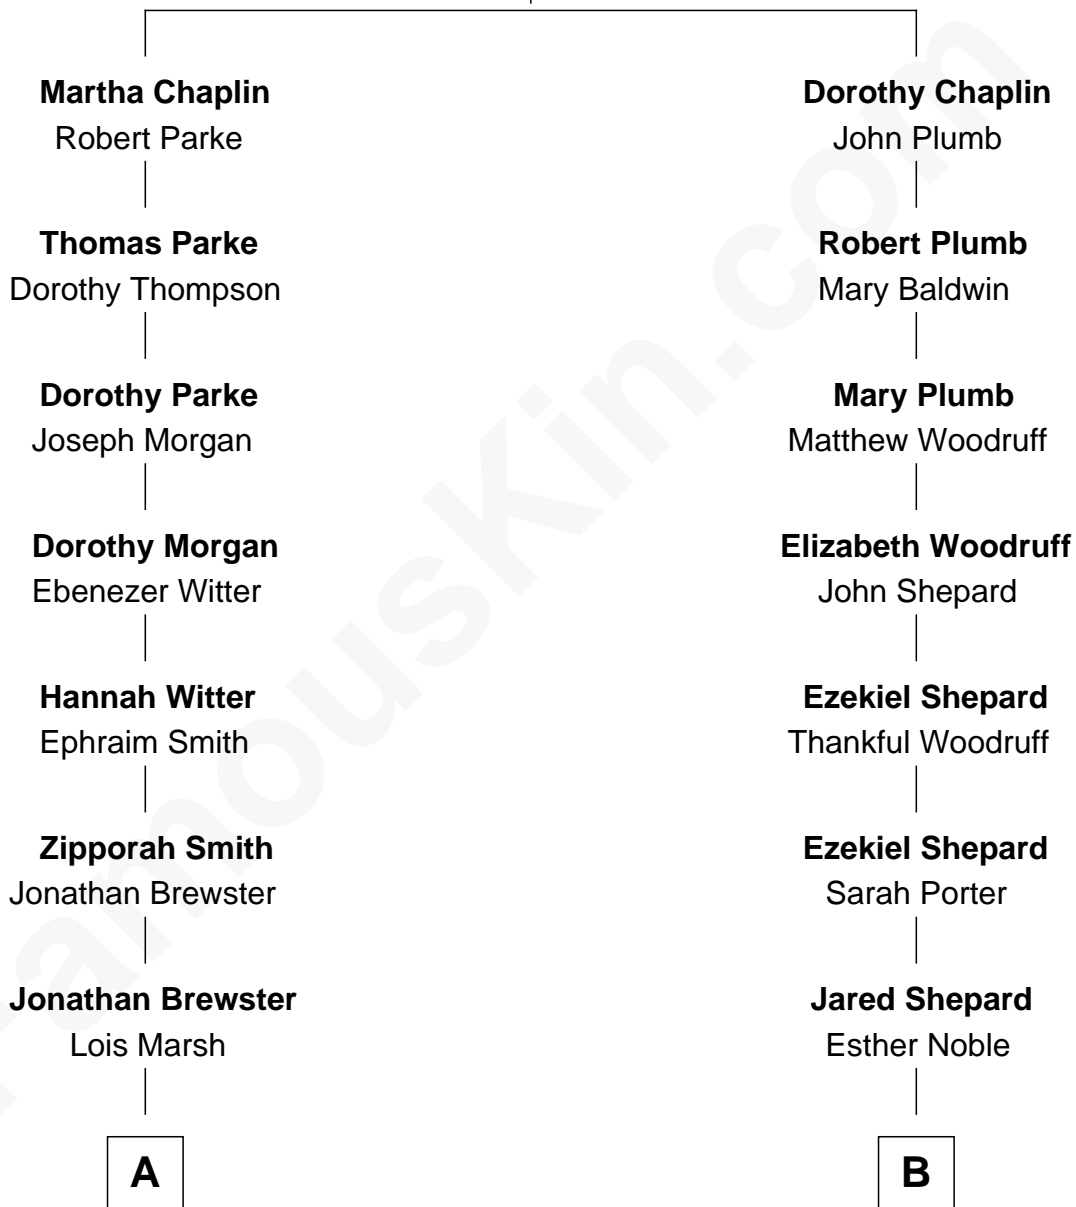

## Relationship Chart of

### Julia Child

American Chef, Author and TV Personality

9th cousin 2 times removed of

### Gilbert Clifford Noble

Co-Founder of Barnes & Noble

**William Chaplin**  
Agnes Holborough

**A**

**Lucinda Brewster**

Elisha Mitchell

**Clark Ward Mitchell**

Ellen Theresa Shaw