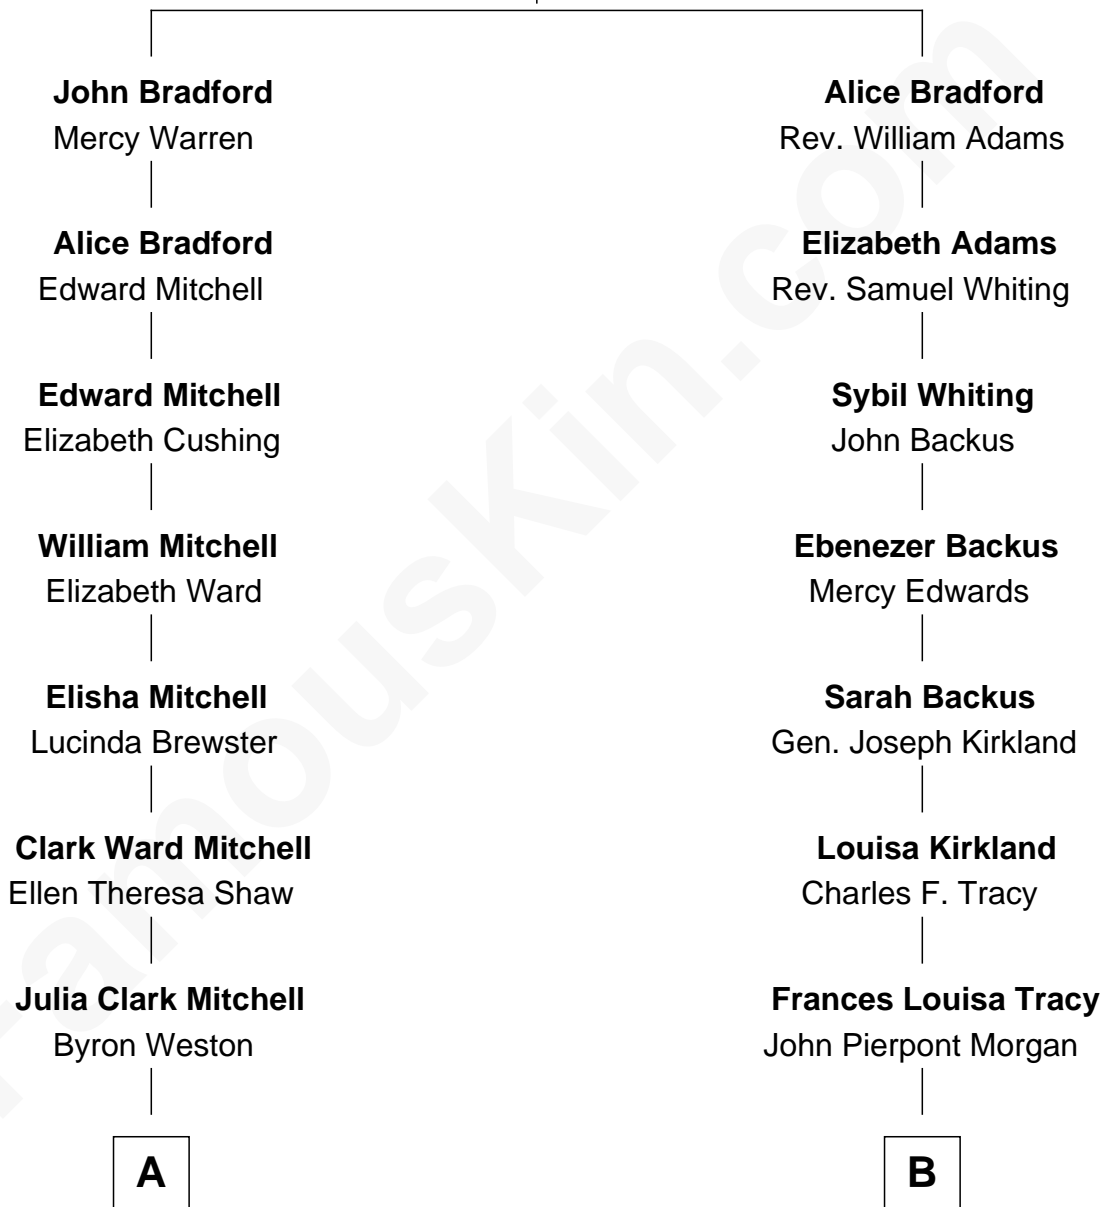

FamousKin.com

Relationship Chart of

Julia Child

American Chef, Author and TV Personality

8th cousin of

Henry Sturgis Morgan

Co-Founder of Morgan Stanley

William Bradford

Alice Richards

FamousKin.com