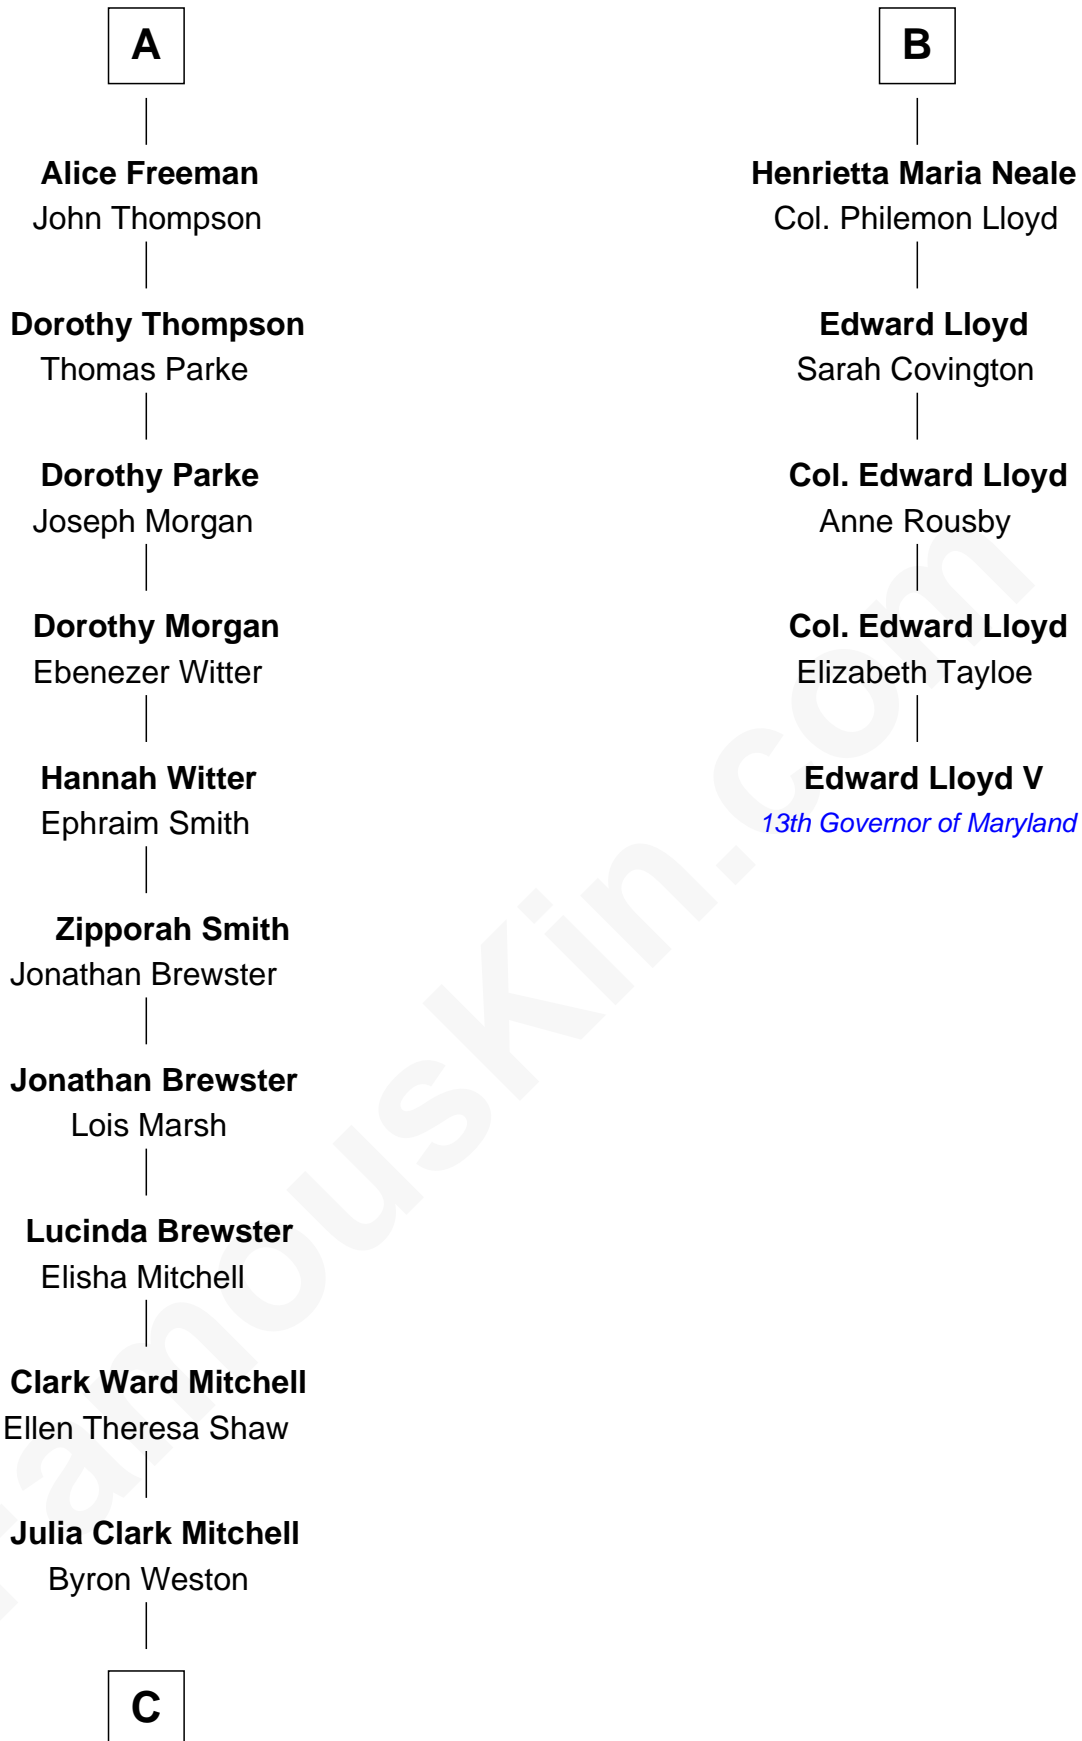

FamousKin.com

Relationship Chart of

Julia Child

American Chef, Author and TV Personality

11th cousin 7 times removed of

Edward Lloyd V

13th Governor of Maryland

Sir John Throckmorton

Eleanor Spinney

Agnes Throckmorton

Thomas Winslow

Agnes Winslow

John Giffard

Thomas Giffard

Joan Langston

Amy Giffard

Sir Thomas Throckmorton

Margaret Olney

Sir Robert Throckmorton

Catherine Marrow

Richard Throckmorton

Jane Beaufoe

Goditha Throckmorton

Thomas Neale

John Neale

Grace Butler

Raphael Neale

Jane Baker

James Neale

Anna Maria Gill

B

C