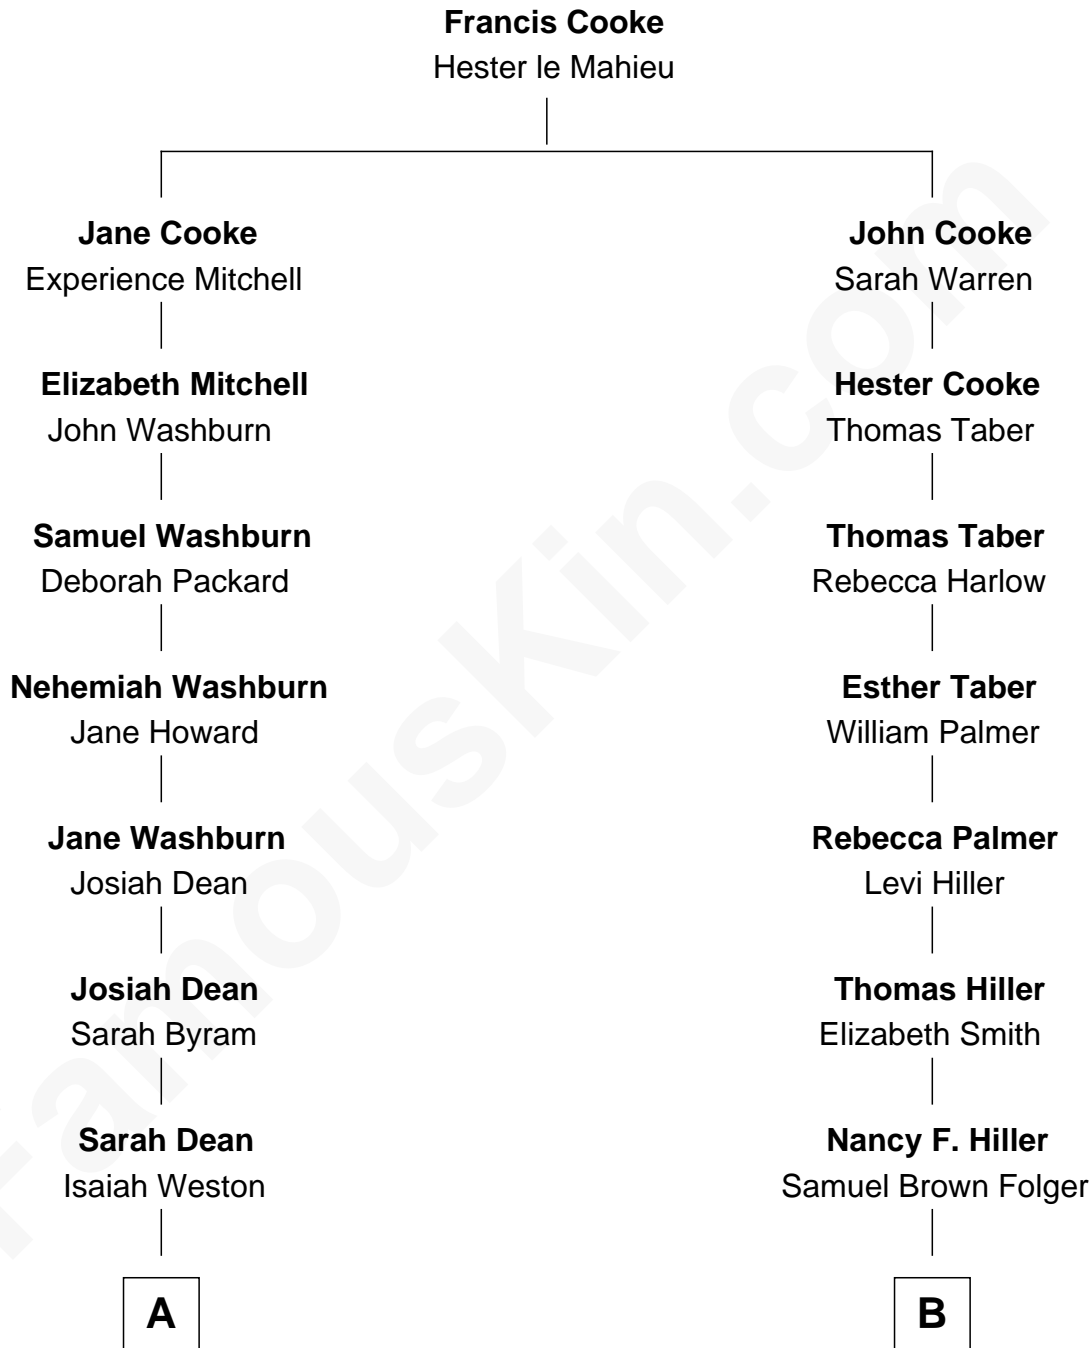

FamousKin.com

Relationship Chart of

Julia Child

American Chef, Author and TV Personality

8th cousin 2 times removed of

Henry Clay Folger

Founder of Folger Shakespeare Library and Chairman of Standard Oil

A

Isaiah Weston
Caroline W. Curtis

Byron Weston
Julia Clark Mitchell

Julia Carolyn Weston
John McWilliams

Julia Child
Chef, Author and TV Personality

B

Henry Clay Folger
Eliza Jane Clark

Henry Clay Folger
Chairman of Standard Oil