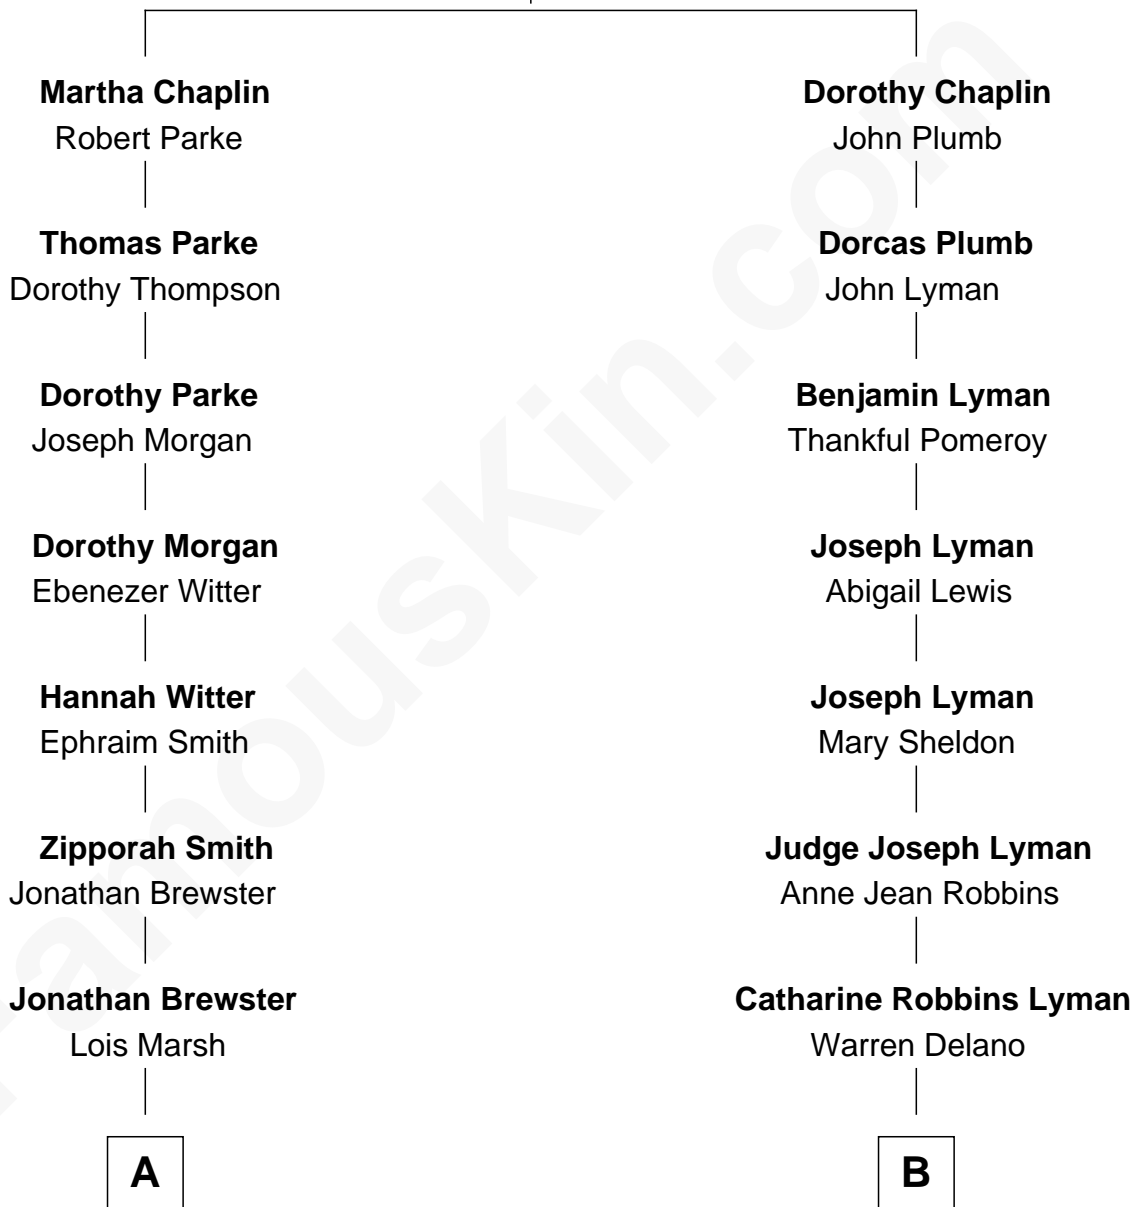

FamousKin.com

Relationship Chart of

Julia Child

American Chef, Author and TV Personality

8th cousin 3 times removed of

Franklin D. Roosevelt

32nd U.S. President

William Chaplin
Agnes Holborough

A

Lucinda Brewster

Elisha Mitchell

Clark Ward Mitchell

Ellen Theresa Shaw

Julia Clark Mitchell

Byron Weston

Julia Carolyn Weston