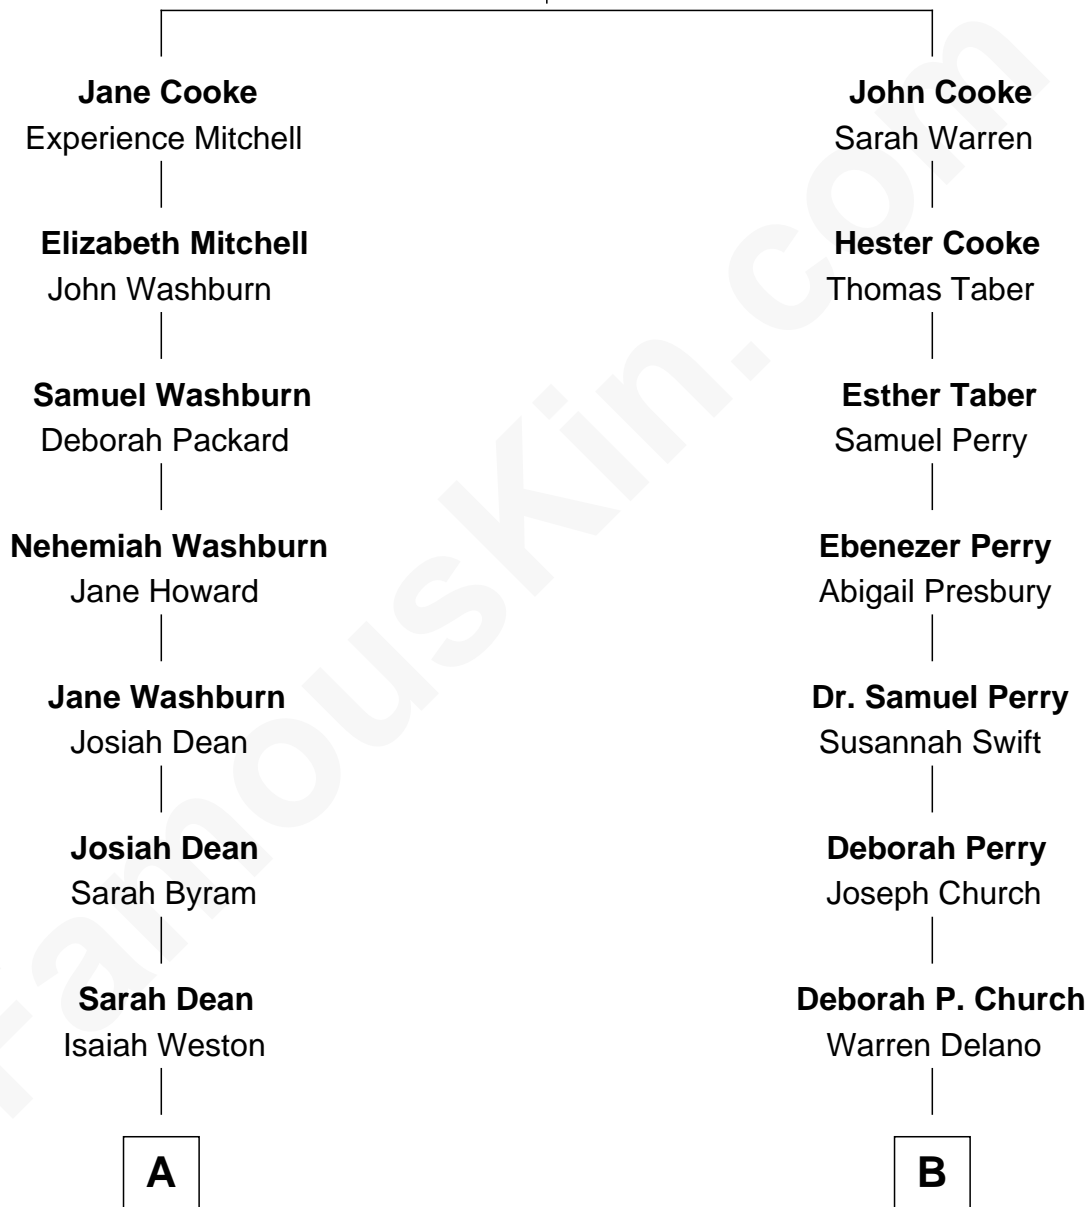

FamousKin.com

Relationship Chart of

Julia Child

American Chef, Author and TV Personality

9th cousin 1 time removed of

Franklin D. Roosevelt

32nd U.S. President

Francis Cooke
Hester le Mahieu

A

Isaiah Weston
Caroline W. Curtis

Byron Weston
Julia Clark Mitchell

Julia Carolyn Weston
John McWilliams

Julia Child
Chef, Author and TV Personality

B

Warren Delano
Catharine Robbins Lyman

Sara Delano
James Roosevelt