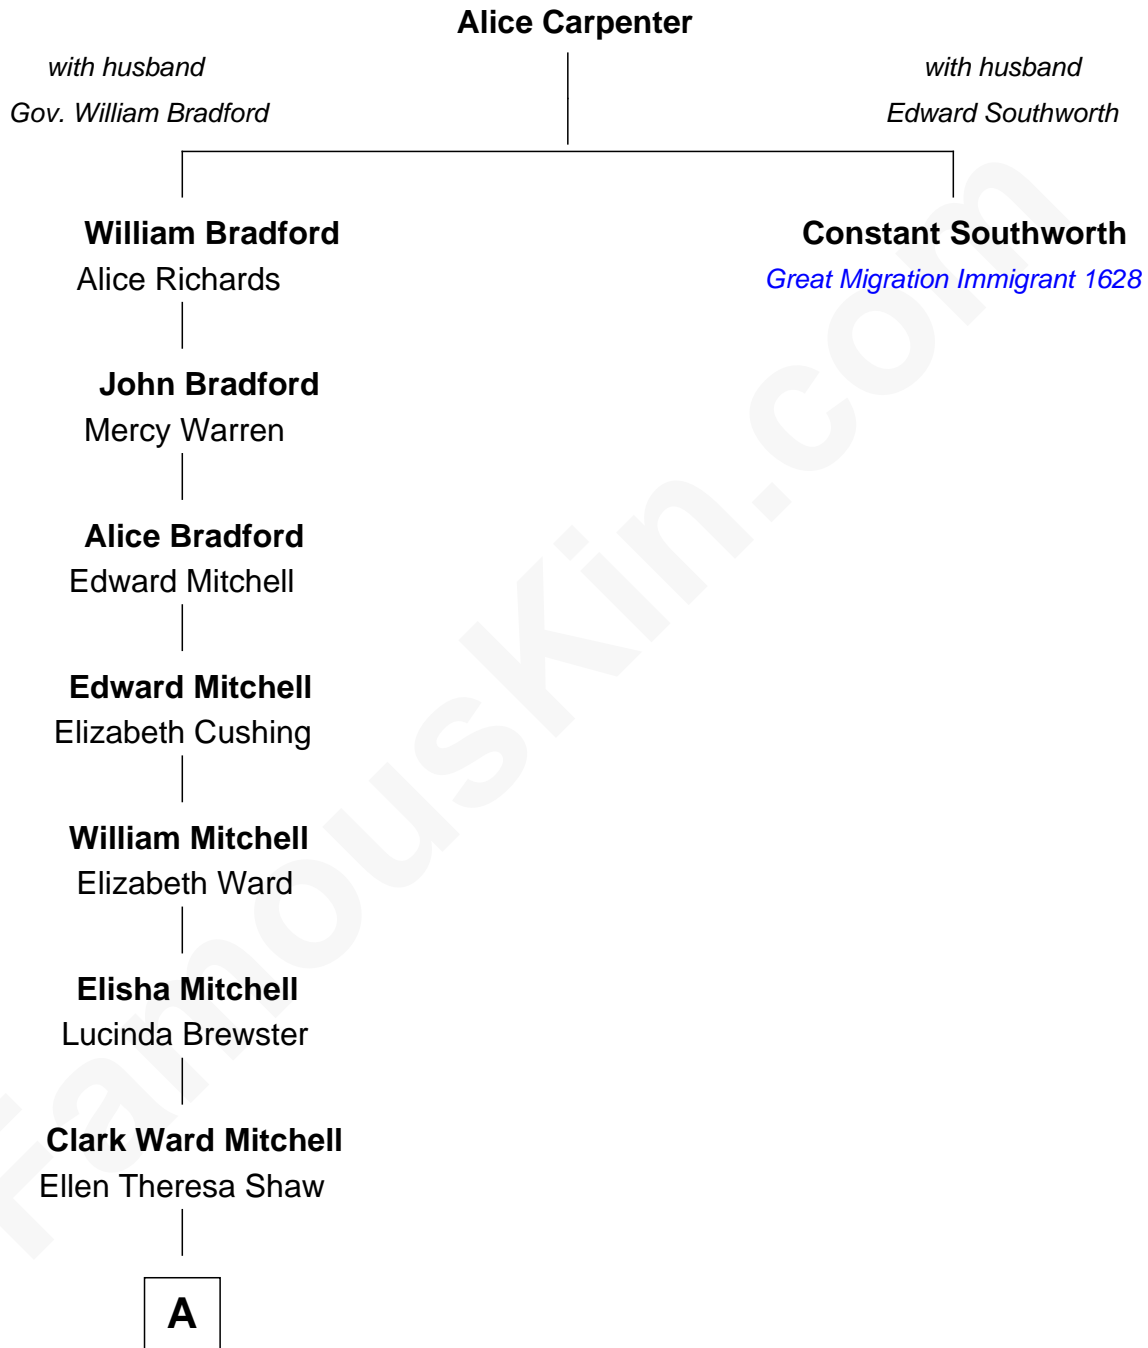

FamousKin.com

Relationship Chart of

Julia Child

American Chef, Author and TV Personality

7th great-grandniece of

Constant Southworth

(c1612 - 1678/9) Great Migration Immigrant 1628

A