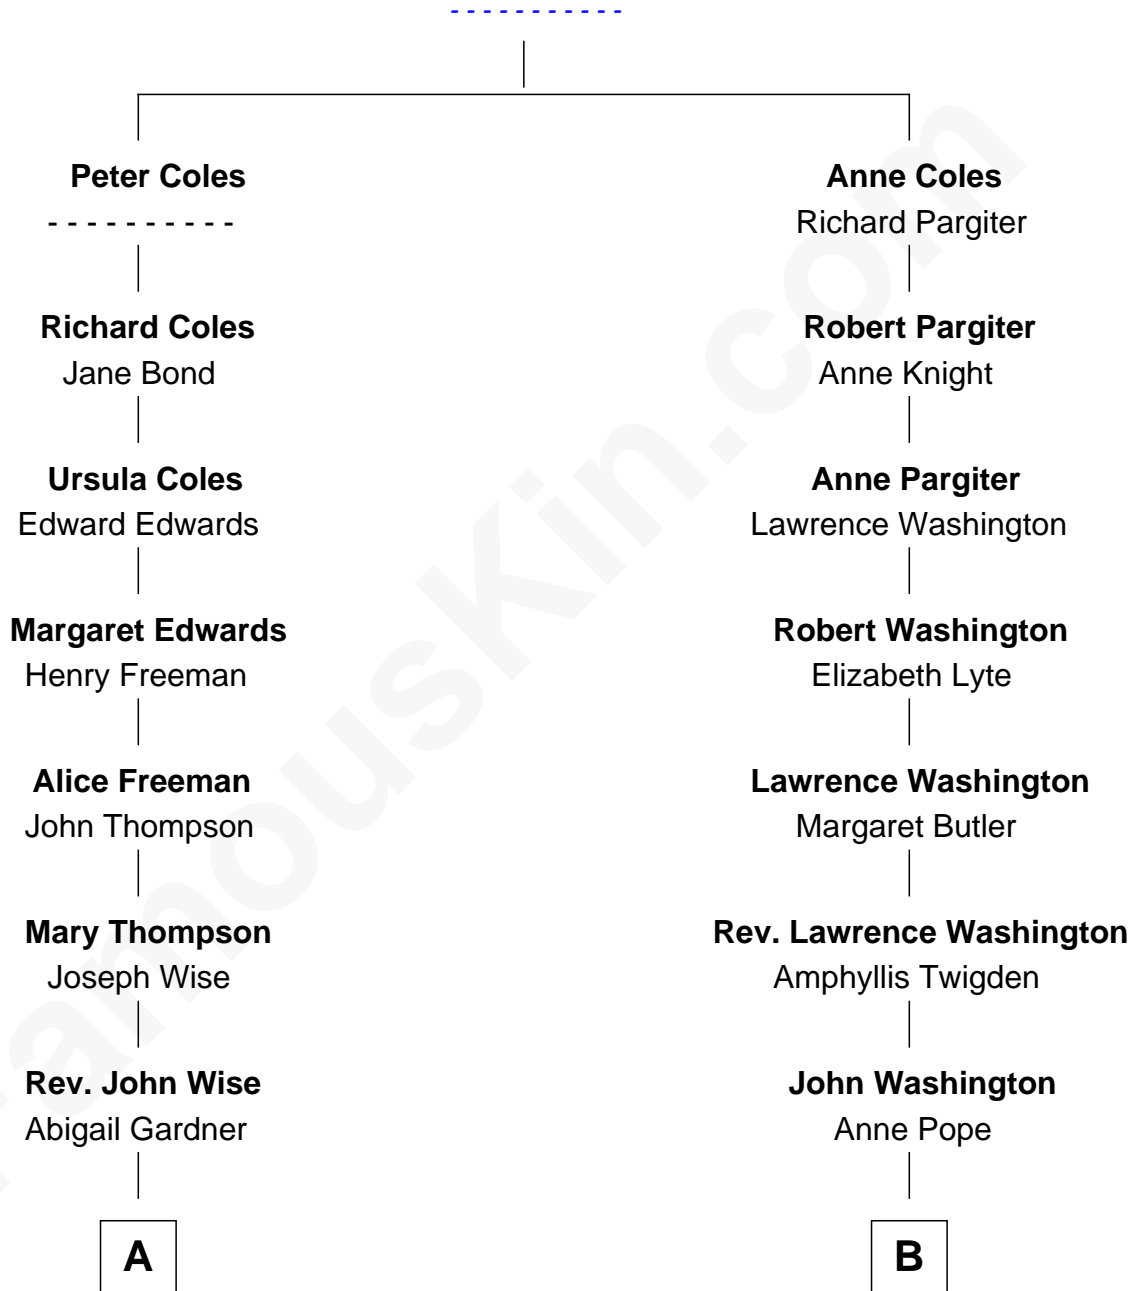

## Relationship Chart of

### Grace Slick

Singer, Songwriter - Jefferson Airplane

14th cousin 1 time removed of

### General George S. Patton

U.S. Army - World War II

Richard Coles

**A**

**Lucy Wise**

Rev. John White

**Hannah White**

Nathaniel Haskell

**Judith Haskell**

Joseph Steele

**Jane Adeline Steele**

Abraham Dow

**James Osgood Dow**

Mary Charlotte Hawkins

**Grace Josephine Dow**

Arthur Wilford Wing