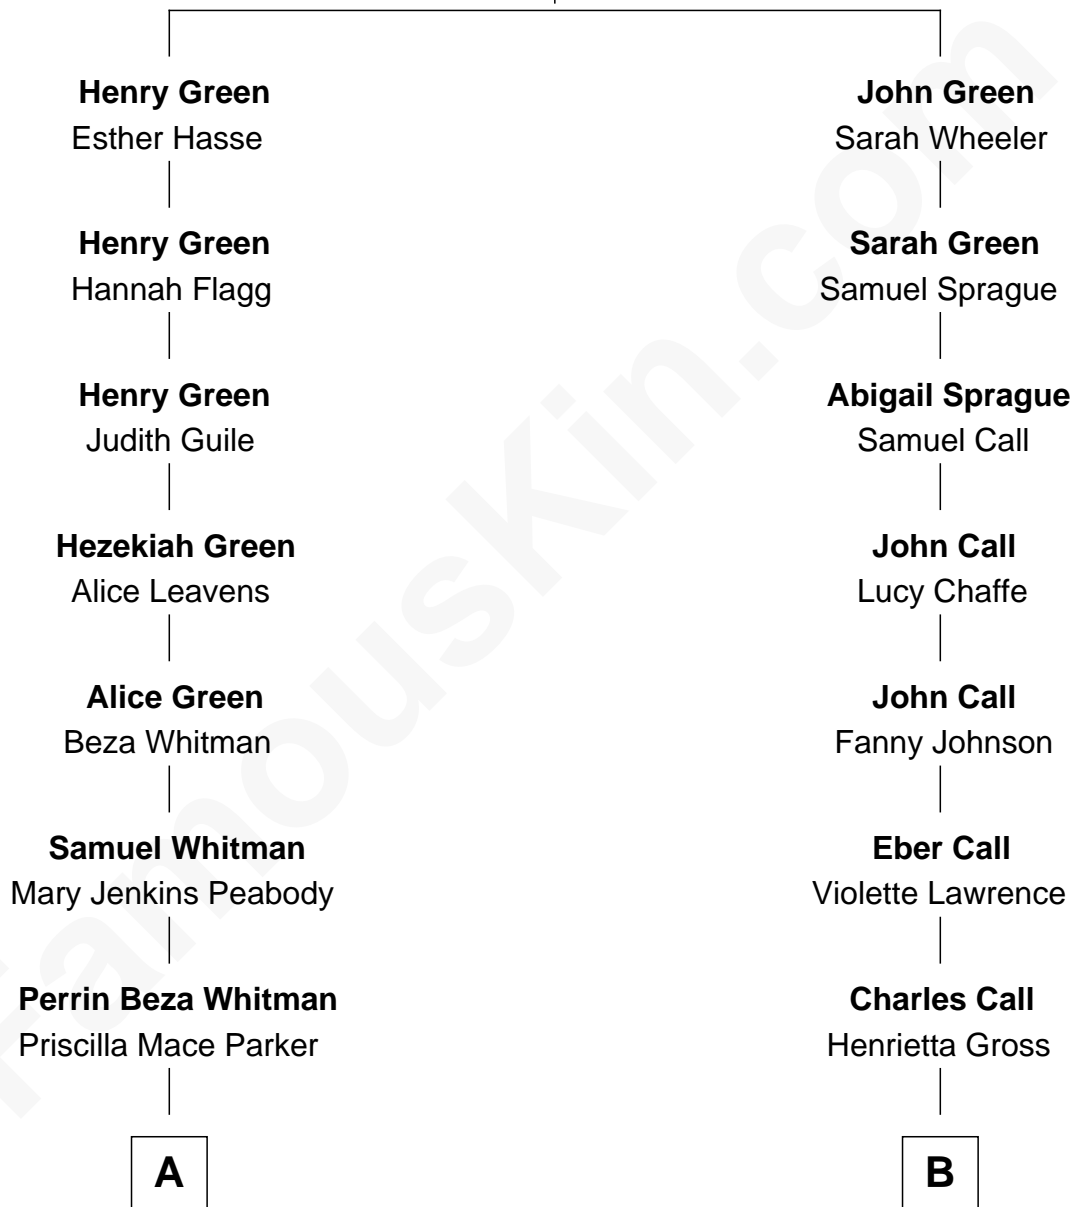

FamousKin.com

Relationship Chart of

Grace Slick

Singer, Songwriter - Jefferson Airplane

8th cousin 2 times removed of

Walt Disney

Co-Founder of The Walt Disney Company

Thomas Green
Elizabeth - - - - -

A

Elizabeth Auzelia Whitman

Henry Kelso Barnett

Marcus Whitman Barnett

Mary Sue Neill

Virginia Barnett

Ivan Wilford Wing

Grace Slick