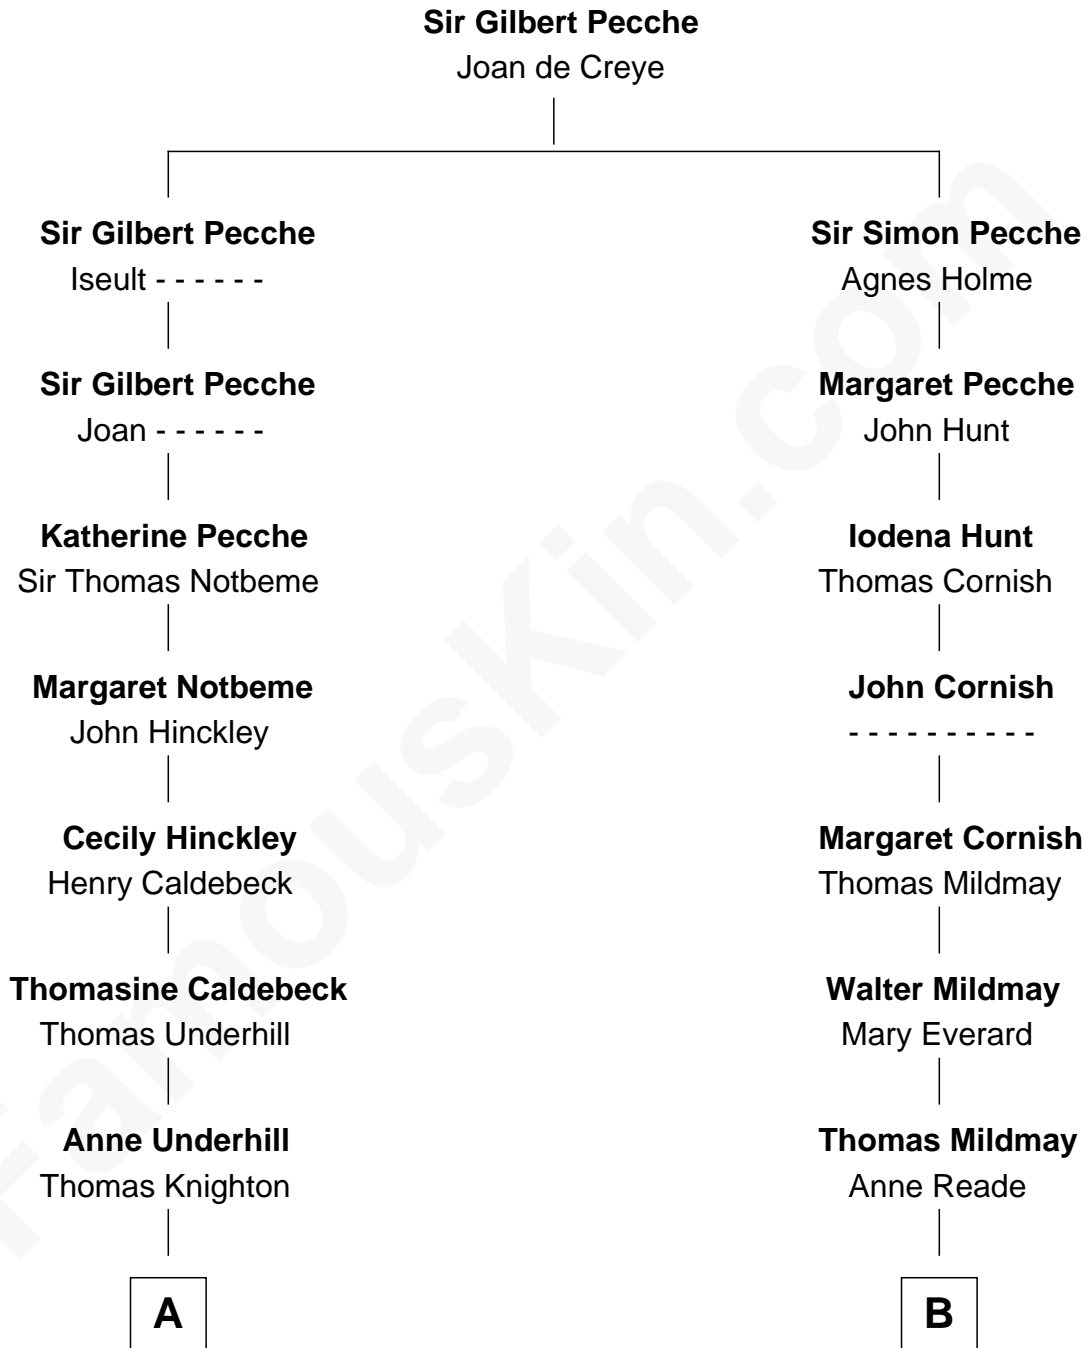

FamousKin.com

Relationship Chart of

Grace Slick

Singer, Songwriter - Jefferson Airplane

20th cousin 1 time removed of

Sir Winston Churchill

Prime Minister of the United Kingdom

C

Jane Adeline Steele

Abraham Dow

James Osgood Dow

Mary Charlotte Hawkins

Grace Josephine Dow

Arthur Wilford Wing

Ivan Wilford Wing

Virginia Barnett

Grace Slick

Singer, Songwriter - Jefferson Airplane

D

Sir George Spencer-Churchill

Jane Stewart

Sir John Winston Spencer-Churchill

Frances Anne Emily Vane

Randolph Henry Spencer-Churchill