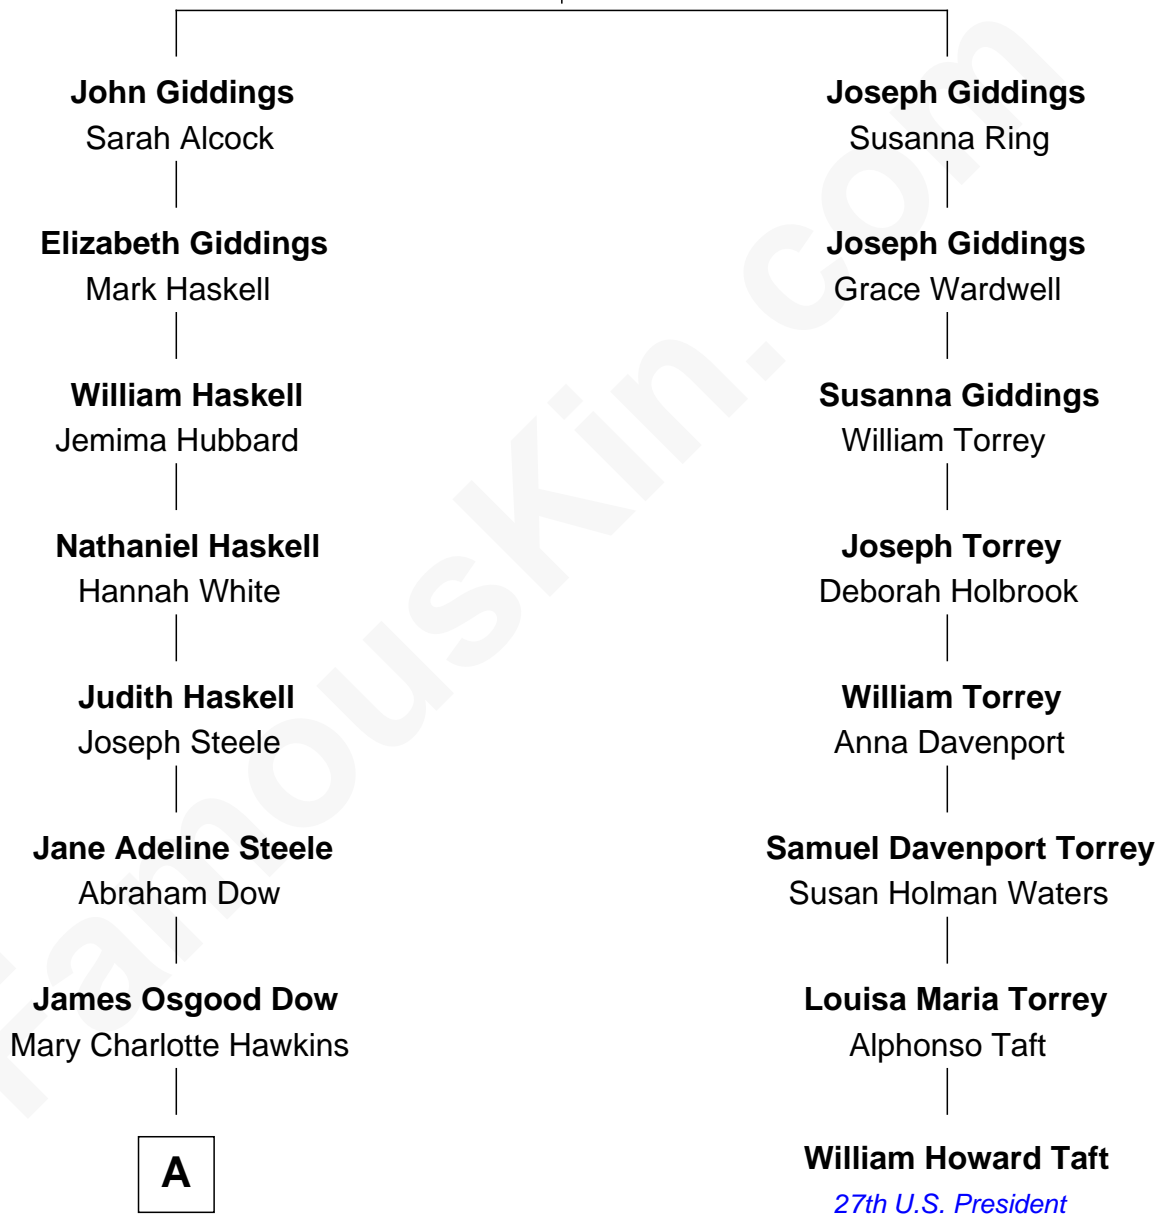

FamousKin.com

Relationship Chart of

Grace Slick

Singer, Songwriter - Jefferson Airplane

7th cousin 2 times removed of

William Howard Taft
27th U.S. President

George Giddings
Jane Lawrence

A

—
Grace Josephine Dow

Arthur Wilford Wing

—
Ivan Wilford Wing

Virginia Barnett

—
Grace Slick

Singer, Songwriter - Jefferson Airplane

FamousKin.com