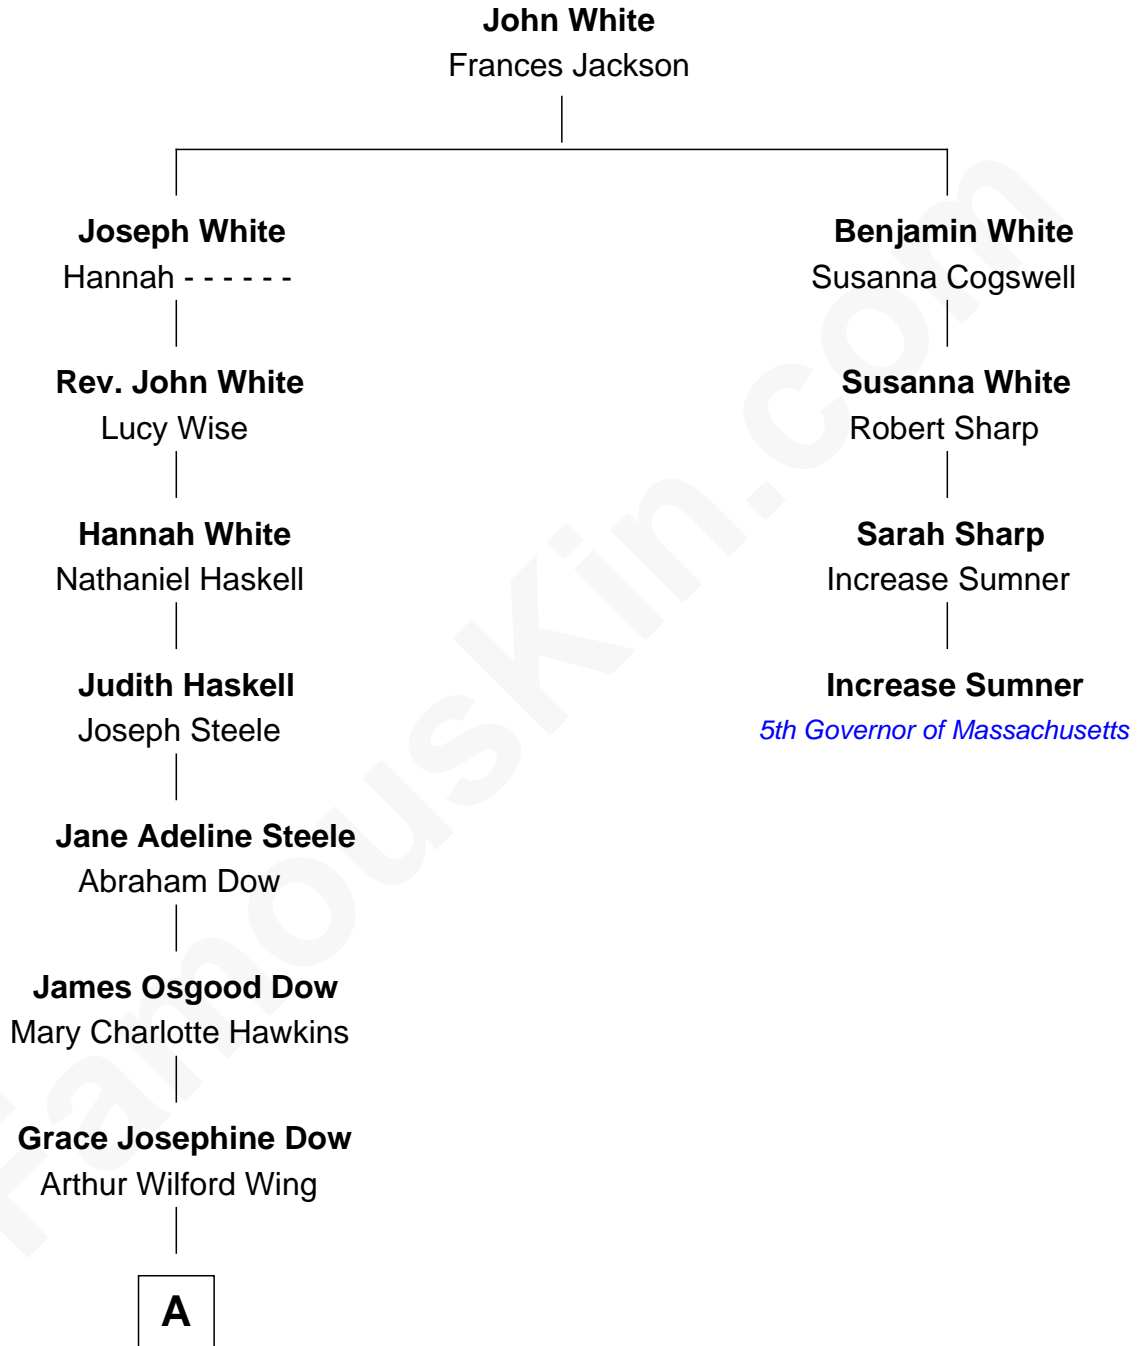

FamousKin.com

Relationship Chart of

Grace Slick

Singer, Songwriter - Jefferson Airplane

3rd cousin 5 times removed of

Increase Sumner

5th Governor of Massachusetts

A

Ivan Wilford Wing

Virginia Barnett

Grace Slick

Singer, Songwriter - Jefferson Airplane

FamousKin.com