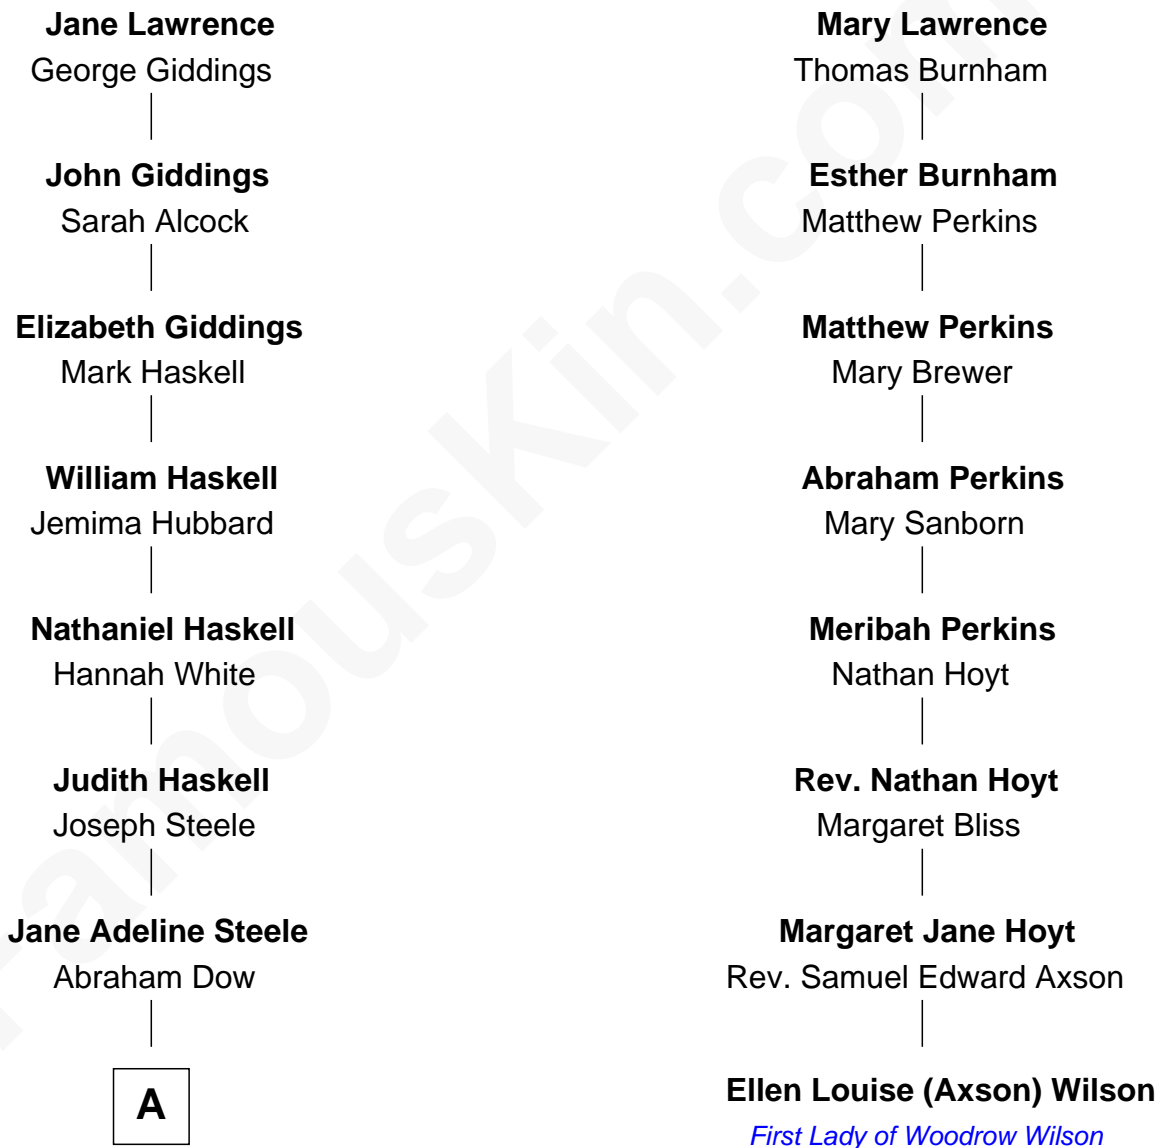

## Relationship Chart of

### Grace Slick

Singer, Songwriter - Jefferson Airplane

7th cousin 3 times removed of

**Ellen Louise (Axson) Wilson**

*First Lady of President Woodrow Wilson*

**Thomas Lawrence**

Joanna Antrobus

**A**

James Osgood Dow  
Mary Charlotte Hawkins

Grace Josephine Dow  
Arthur Wilford Wing

Ivan Wilford Wing  
Virginia Barnett

**Grace Slick**  
*Singer, Songwriter - Jefferson Airplane*