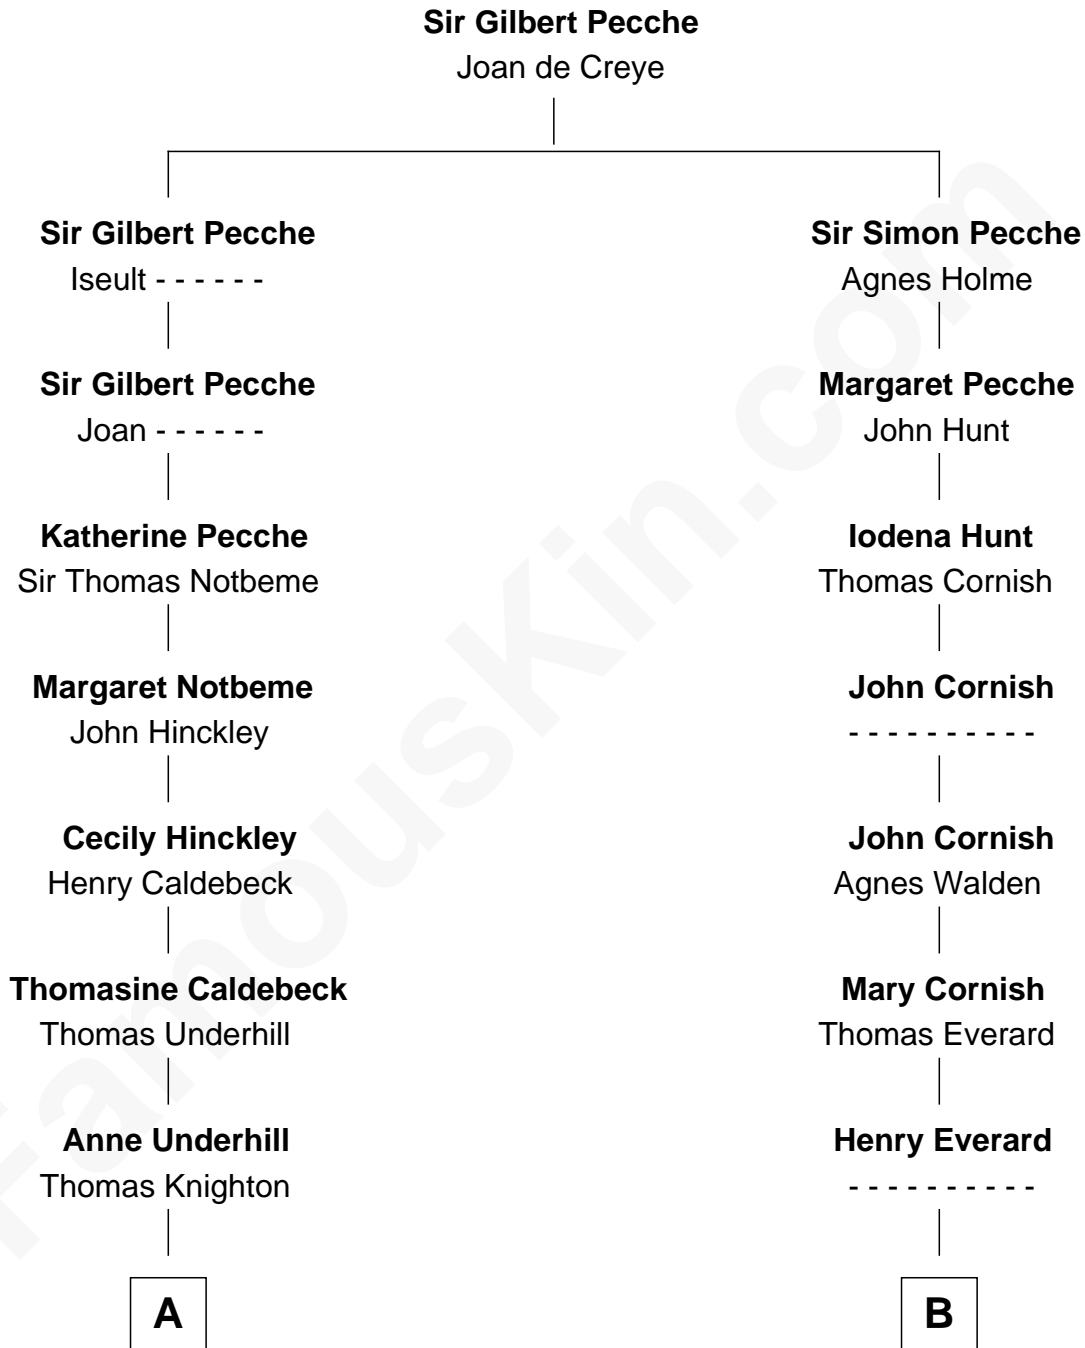

FamousKin.com

Relationship Chart of

Grace Slick

Singer, Songwriter - Jefferson Airplane

20th cousin 1 time removed of

Kyra Sedgwick

TV and Movie Actress

C

Jane Adeline Steele

Abraham Dow

James Osgood Dow

Mary Charlotte Hawkins

Grace Josephine Dow

Arthur Wilford Wing

Ivan Wilford Wing

Virginia Barnett