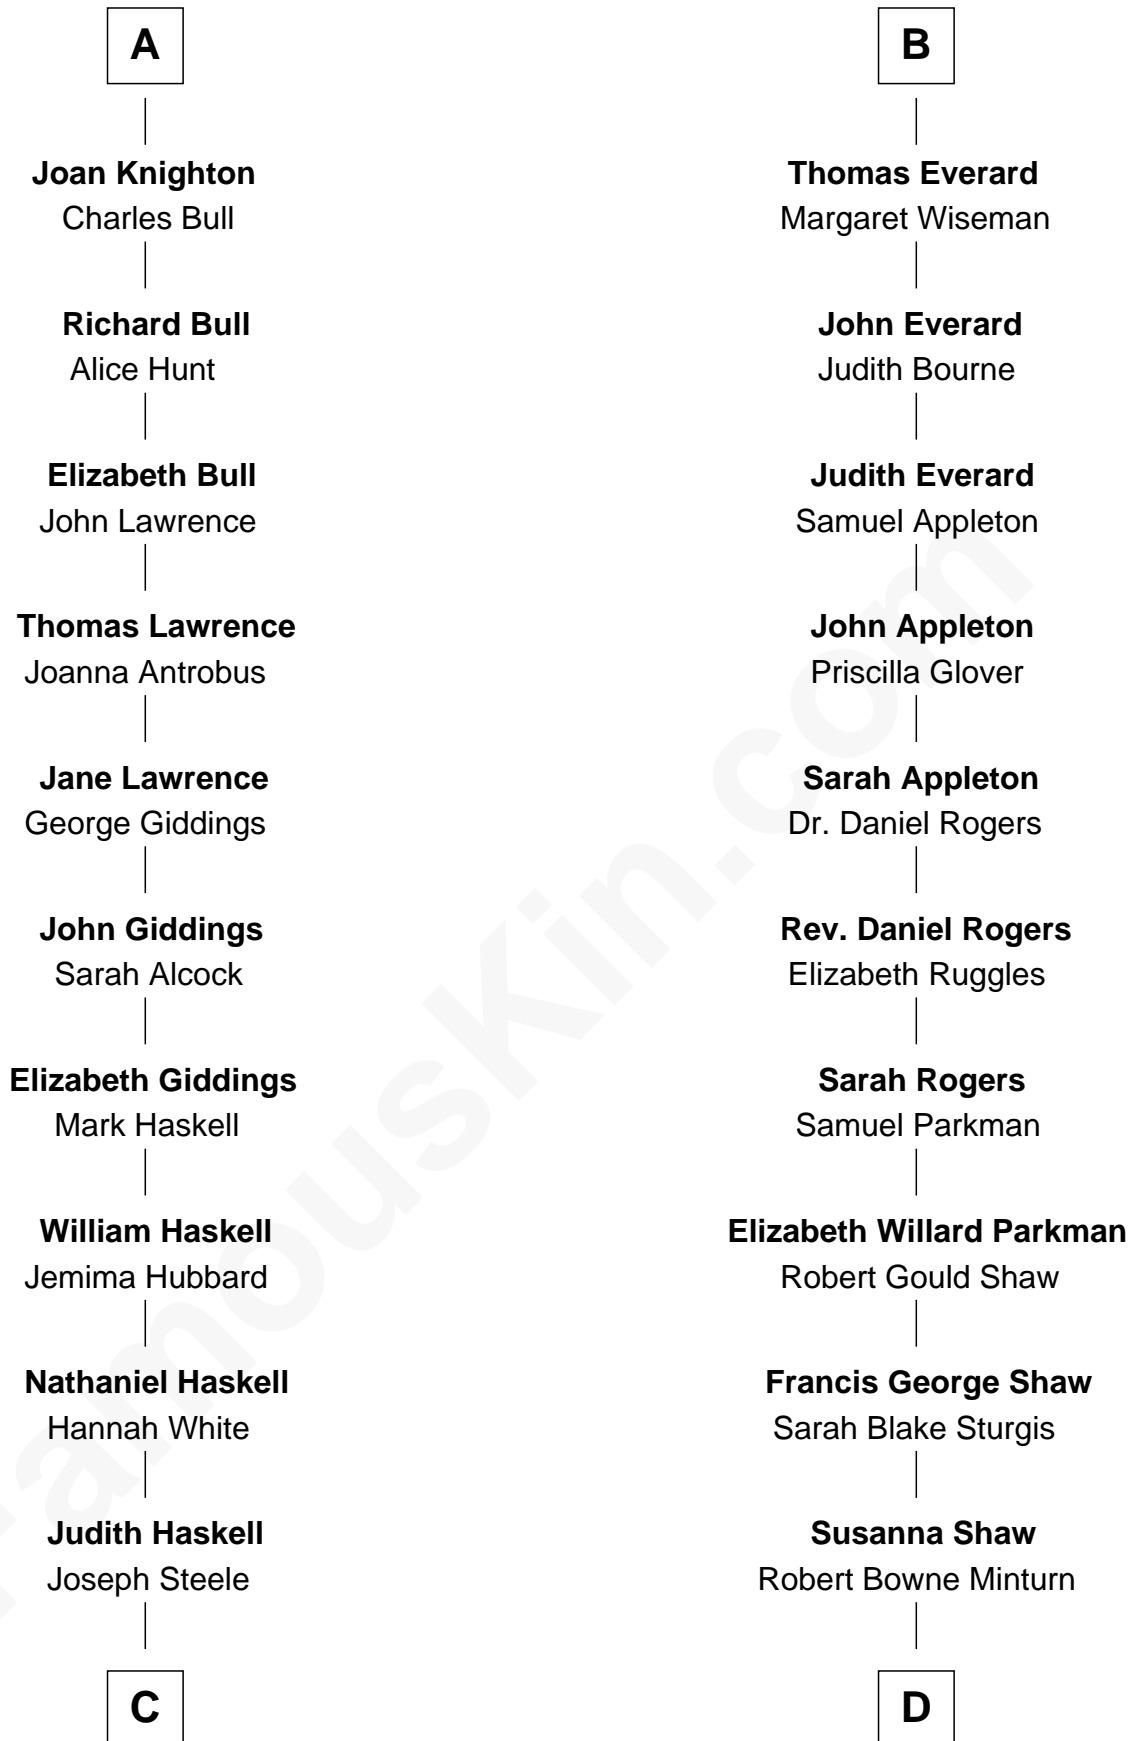

FamousKin.com

Relationship Chart of

Grace Slick

Singer, Songwriter - Jefferson Airplane

20th cousin 1 time removed of

Kyra Sedgwick

TV and Movie Actress

C

Jane Adeline Steele

Abraham Dow

James Osgood Dow

Mary Charlotte Hawkins

Grace Josephine Dow

Arthur Wilford Wing

Ivan Wilford Wing

Virginia Barnett

Grace Slick

Singer, Songwriter - Jefferson Airplane

D

Sarah May Minturn

Henry Dwight Sedgwick

Robert Minturn Sedgwick

Helen Peabody

Henry Dwight Sedgwick