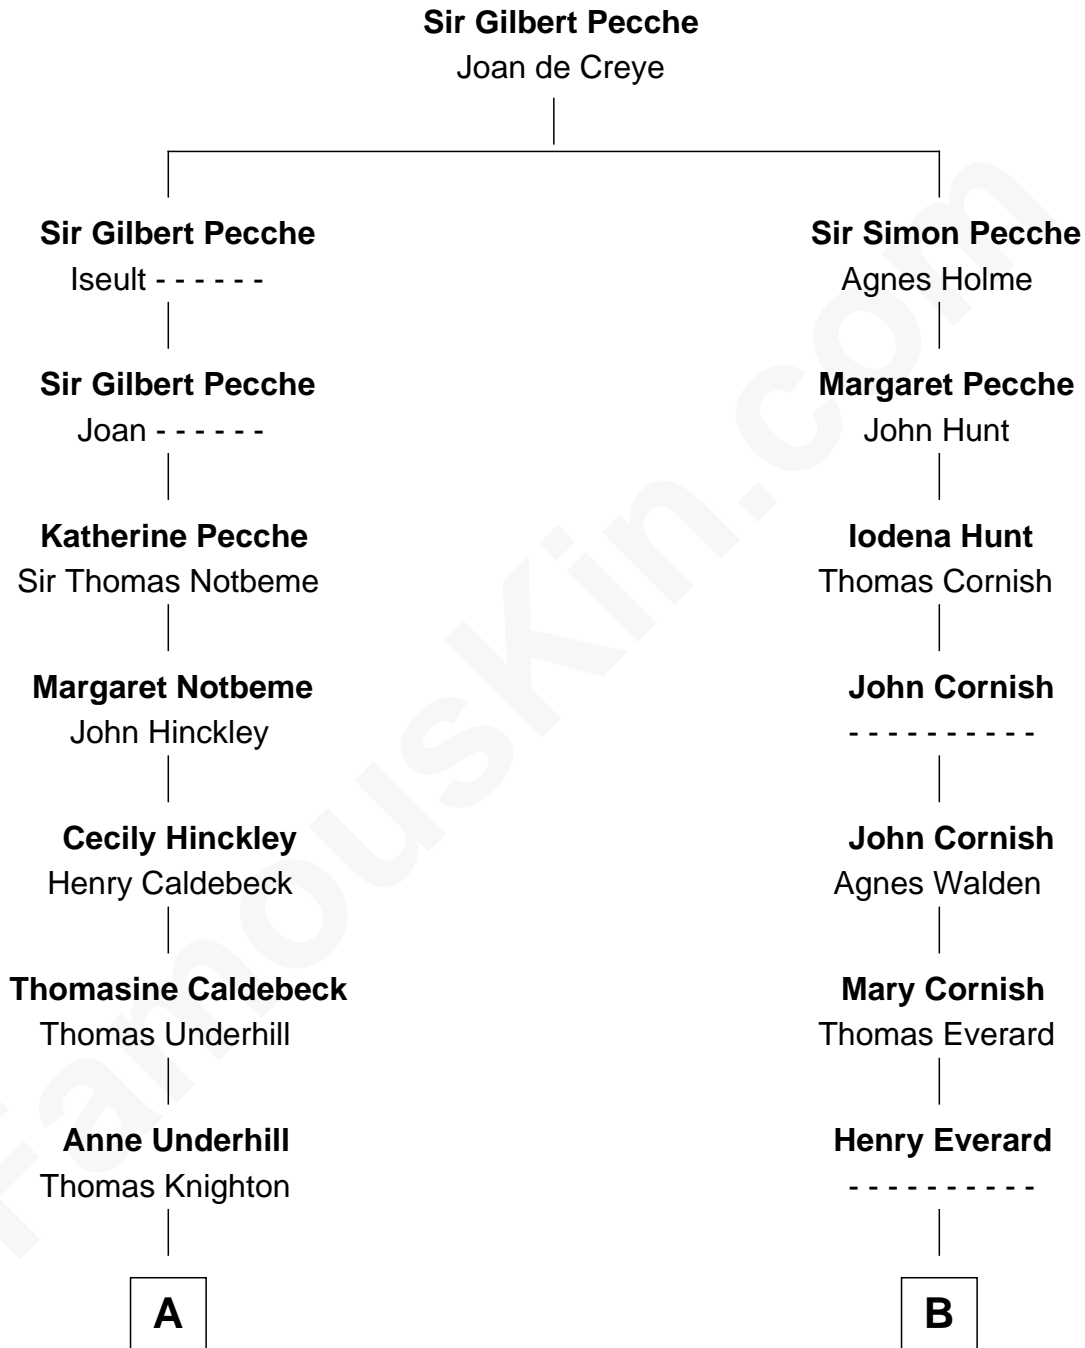

FamousKin.com

Relationship Chart of

Grace Slick

Singer, Songwriter - Jefferson Airplane

19th cousin 2 times removed of

Jennifer Coolidge
TV and Movie Actress

C

Jane Adeline Steele

Abraham Dow

James Osgood Dow

Mary Charlotte Hawkins

Grace Josephine Dow

Arthur Wilford Wing

Ivan Wilford Wing

Virginia Barnett

Grace Slick