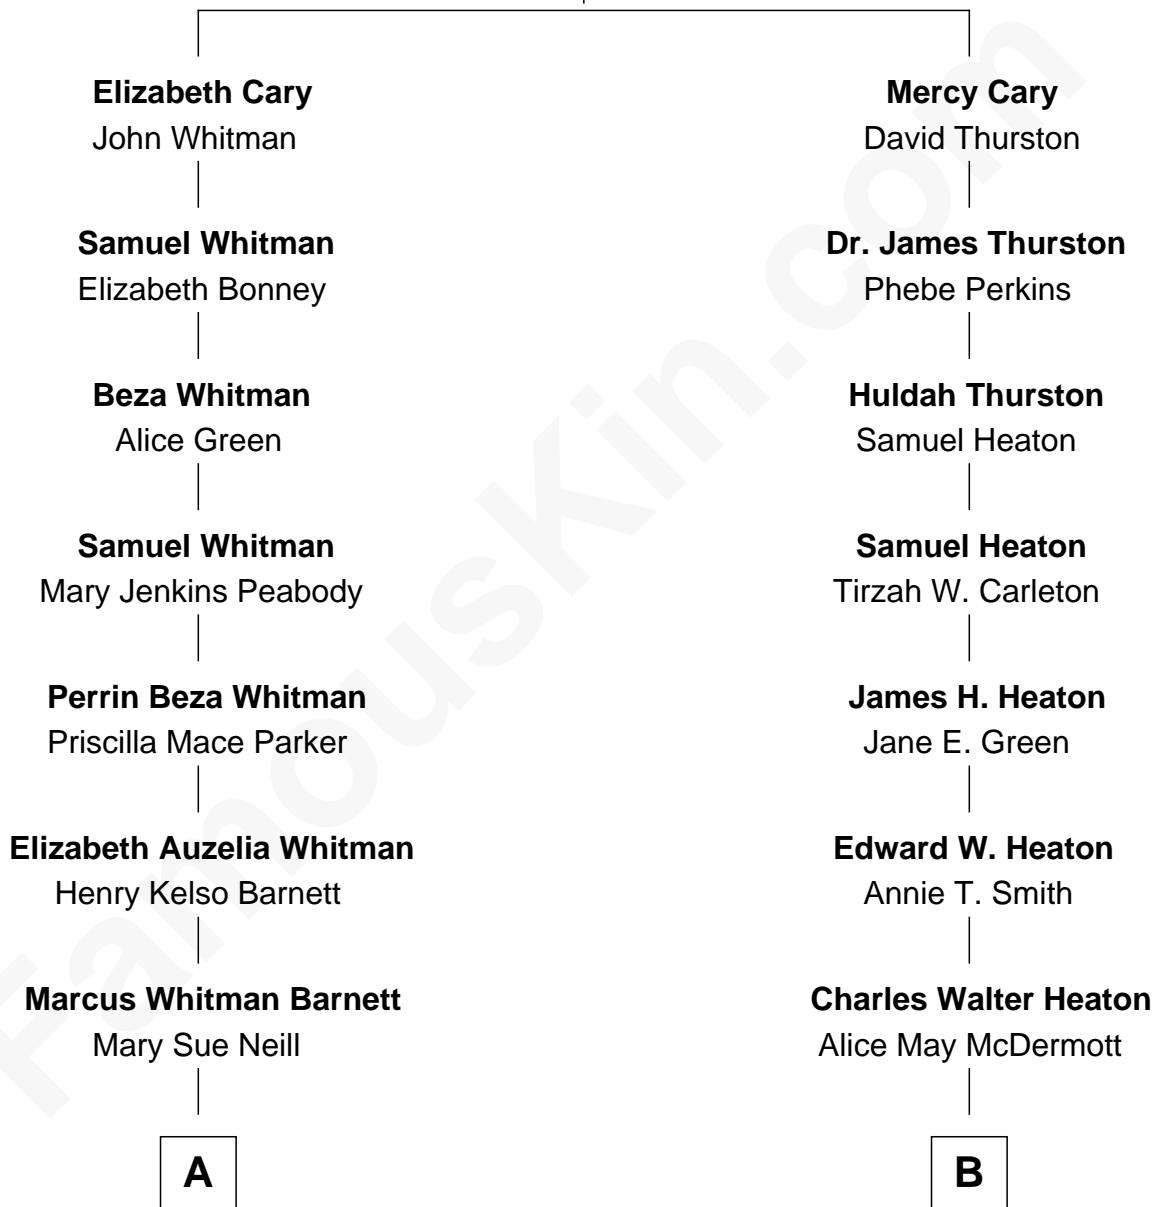

## Relationship Chart of

**Grace Slick**

*Singer, Songwriter - Jefferson Airplane*

8th cousin of

**Patricia Heaton**

*TV and Movie Actress*

**James Cary**  
Mary Standish

**A**

**Virginia Barnett**  
Ivan Wilford Wing

**Grace Slick**

*Singer, Songwriter - Jefferson Airplane*

**B**

**Charles Walter Heaton**  
Patricia Helen Hurd

**Patricia Heaton**

*TV and Movie Actress*

FamousKin.com