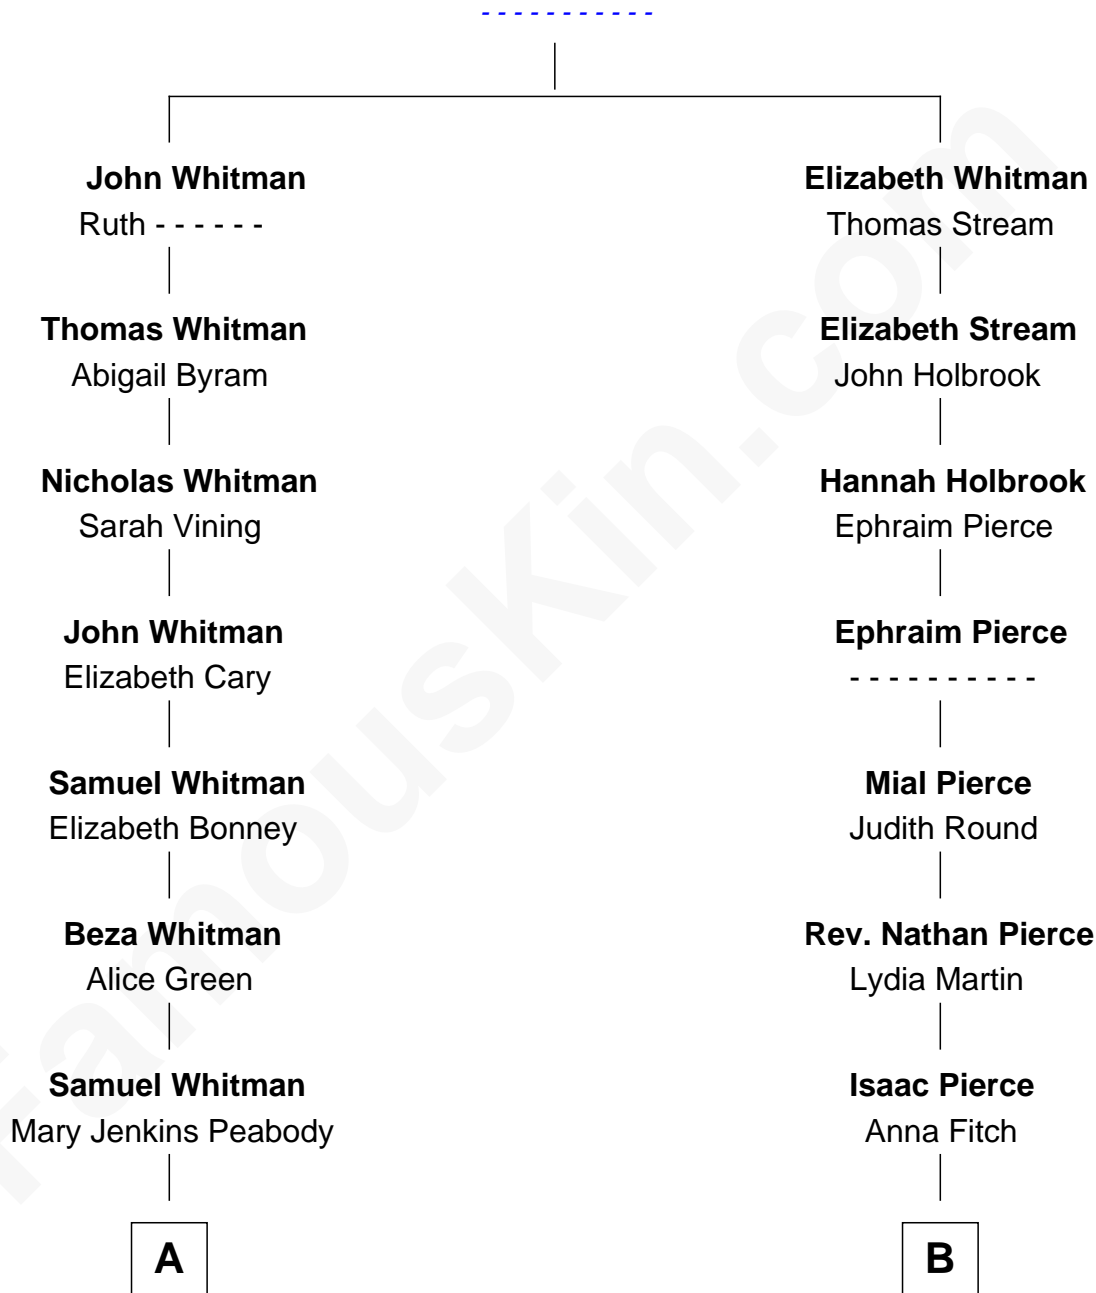

FamousKin.com

Relationship Chart of

Grace Slick

Singer, Songwriter - Jefferson Airplane

11th cousin 2 times removed of

Nat Faxon

Actor, Comedian, Director and Screenwriter

Richard Whitman

A

Perrin Beza Whitman

Priscilla Mace Parker

Elizabeth Auzelia Whitman

Henry Kelso Barnett

Marcus Whitman Barnett

Mary Sue Neill

Virginia Barnett

Ivan Wilford Wing

Grace Slick

Singer, Songwriter - Jefferson Airplane

B

Levi Pierce

Betsey S. Wheeler

Warren S. Pierce

Eliza M. Sturdy