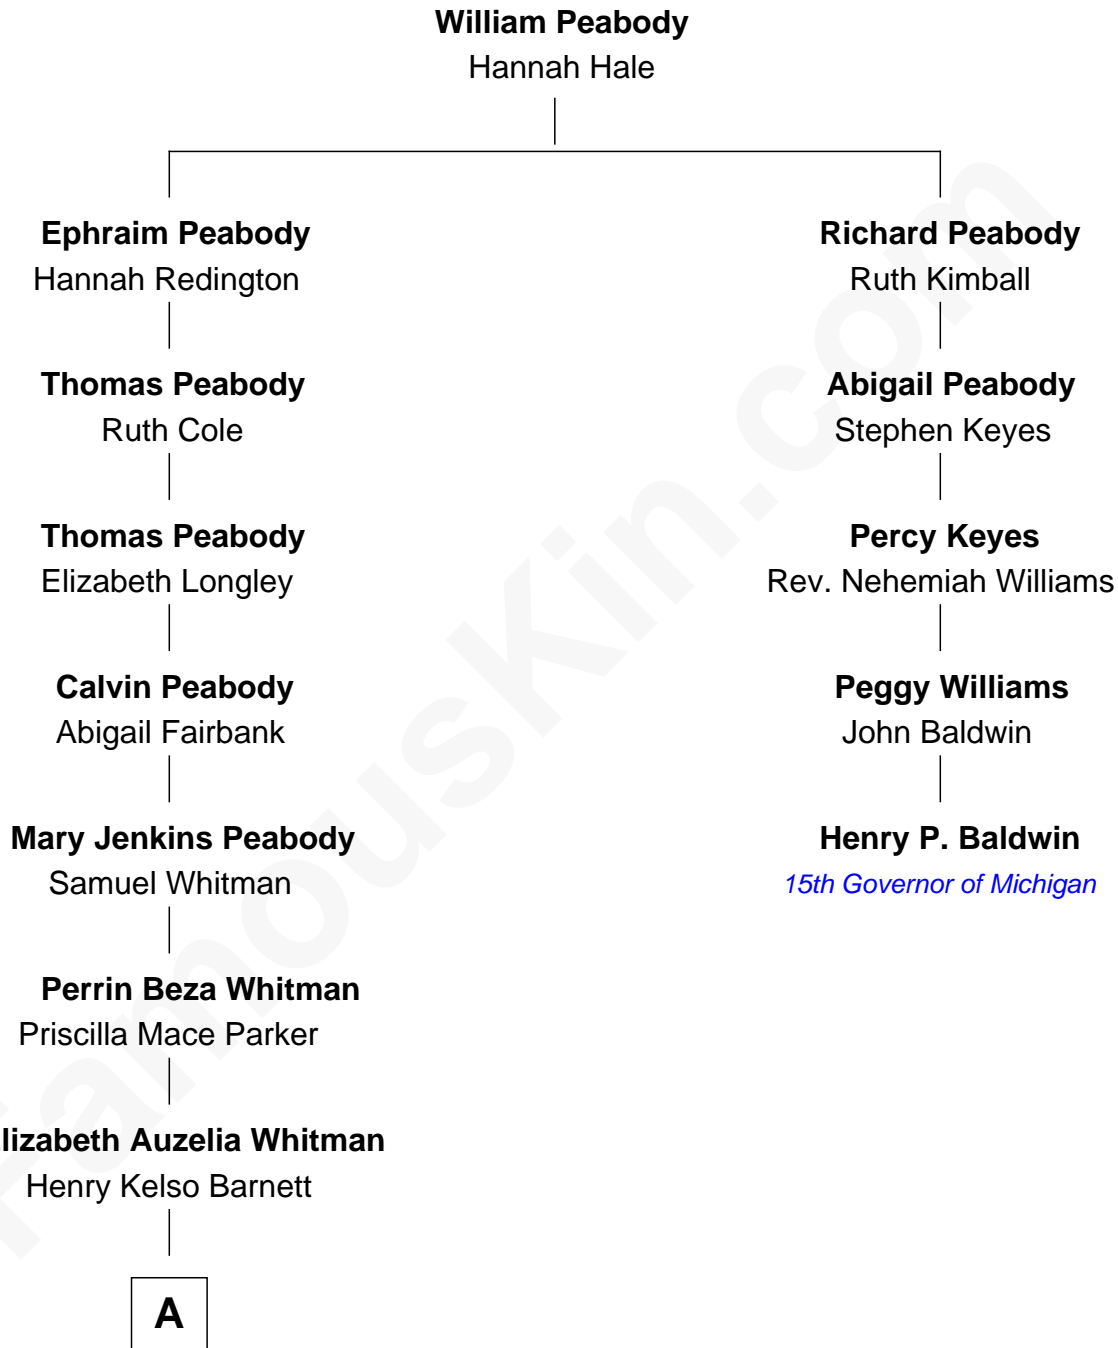

FamousKin.com

Relationship Chart of

Grace Slick

Singer, Songwriter - Jefferson Airplane

4th cousin 5 times removed of

Henry P. Baldwin
15th Governor of Michigan