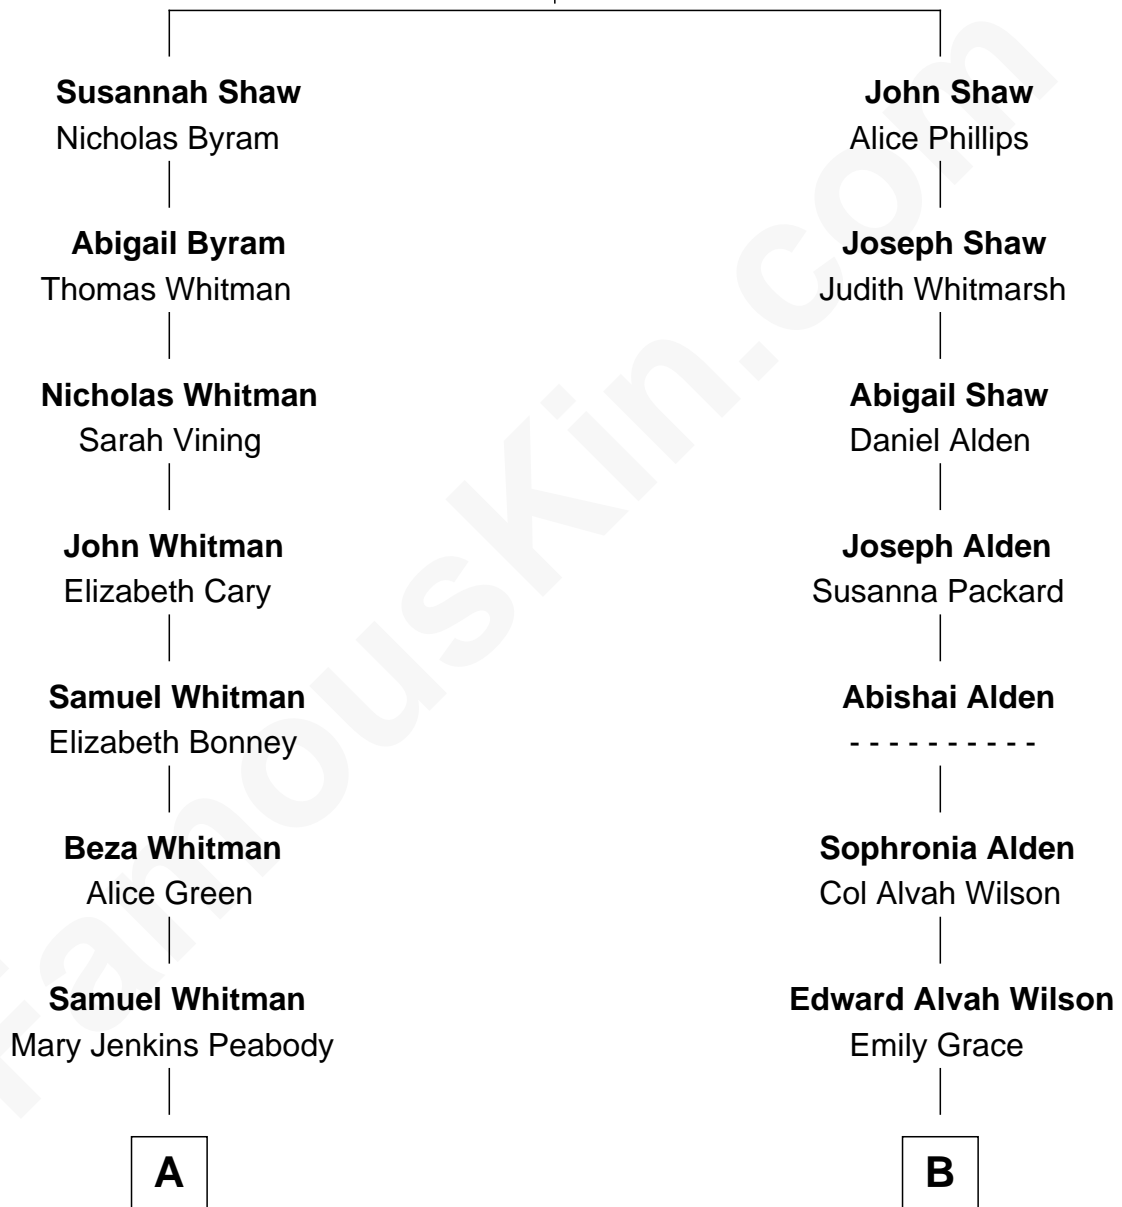

FamousKin.com

Relationship Chart of

Grace Slick

Singer, Songwriter - Jefferson Airplane

8th cousin 3 times removed of

Charles Edward Merrill

Co-Founder of Merrill Lynch & Company

Abraham Shaw

Bridget Best

A

Perrin Beza Whitman
Priscilla Mace Parker

Elizabeth Auzelia Whitman
Henry Kelso Barnett

Marcus Whitman Barnett
Mary Sue Neill

Virginia Barnett
Ivan Wilford Wing

Grace Slick
Singer, Songwriter - Jefferson Airplane