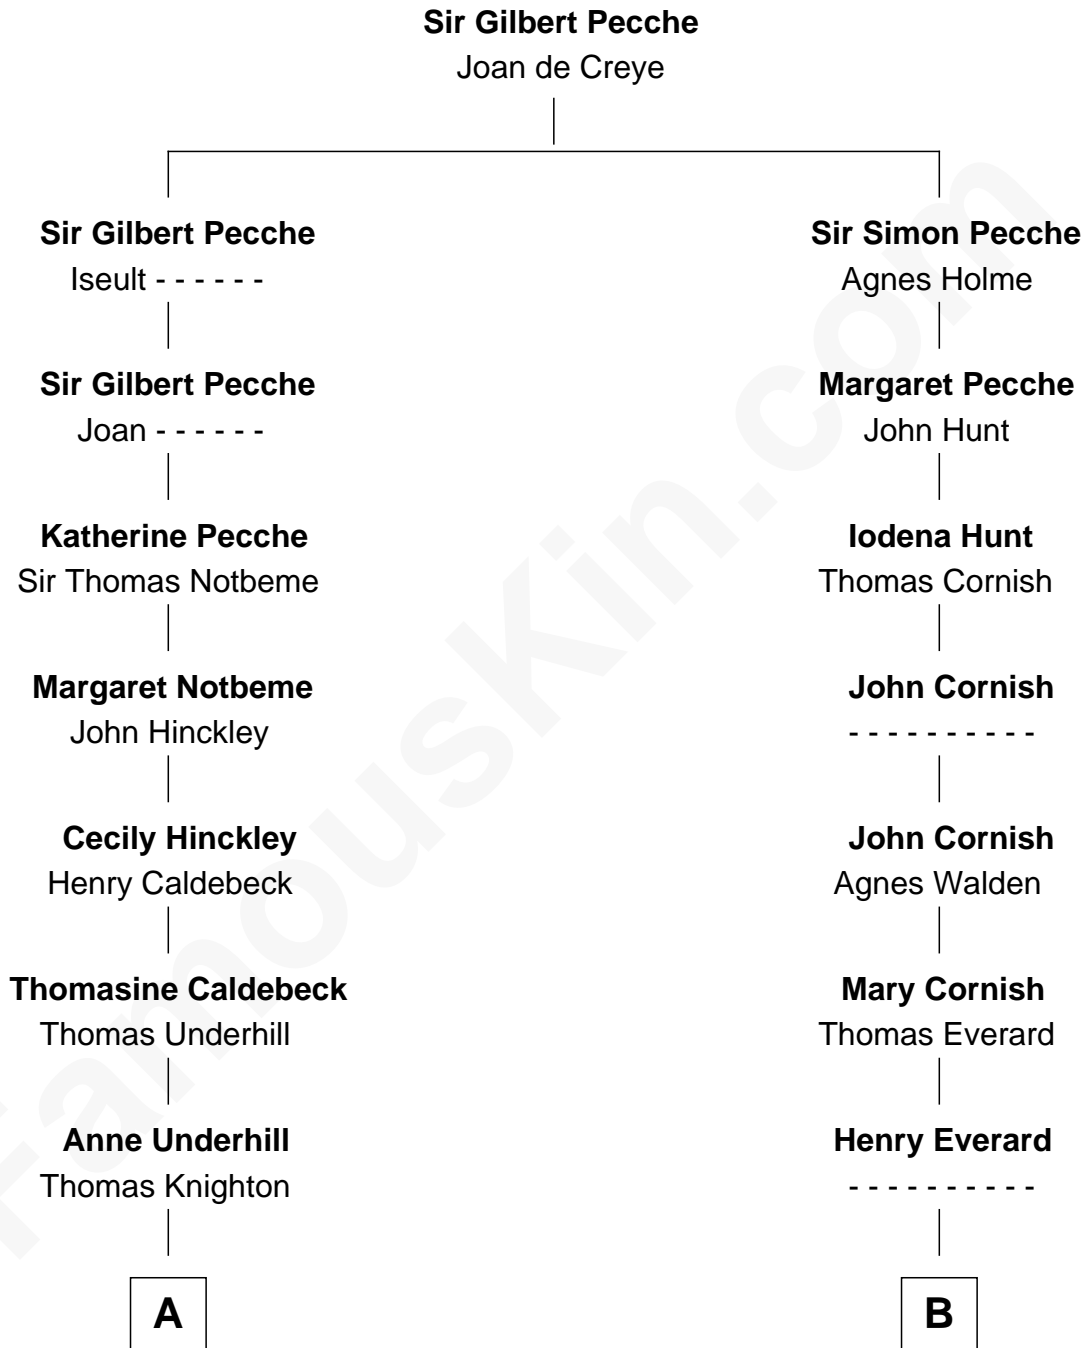

FamousKin.com

Relationship Chart of

Grace Slick

Singer, Songwriter - Jefferson Airplane

13th cousin 8 times removed of

General William Whipple

Signer of the Declaration of Independence

C

—
Jane Adeline Steele

Abraham Dow

—
James Osgood Dow

Mary Charlotte Hawkins

—
Grace Josephine Dow

Arthur Wilford Wing

—
Ivan Wilford Wing

Virginia Barnett

—
Grace Slick

Singer, Songwriter - Jefferson Airplane