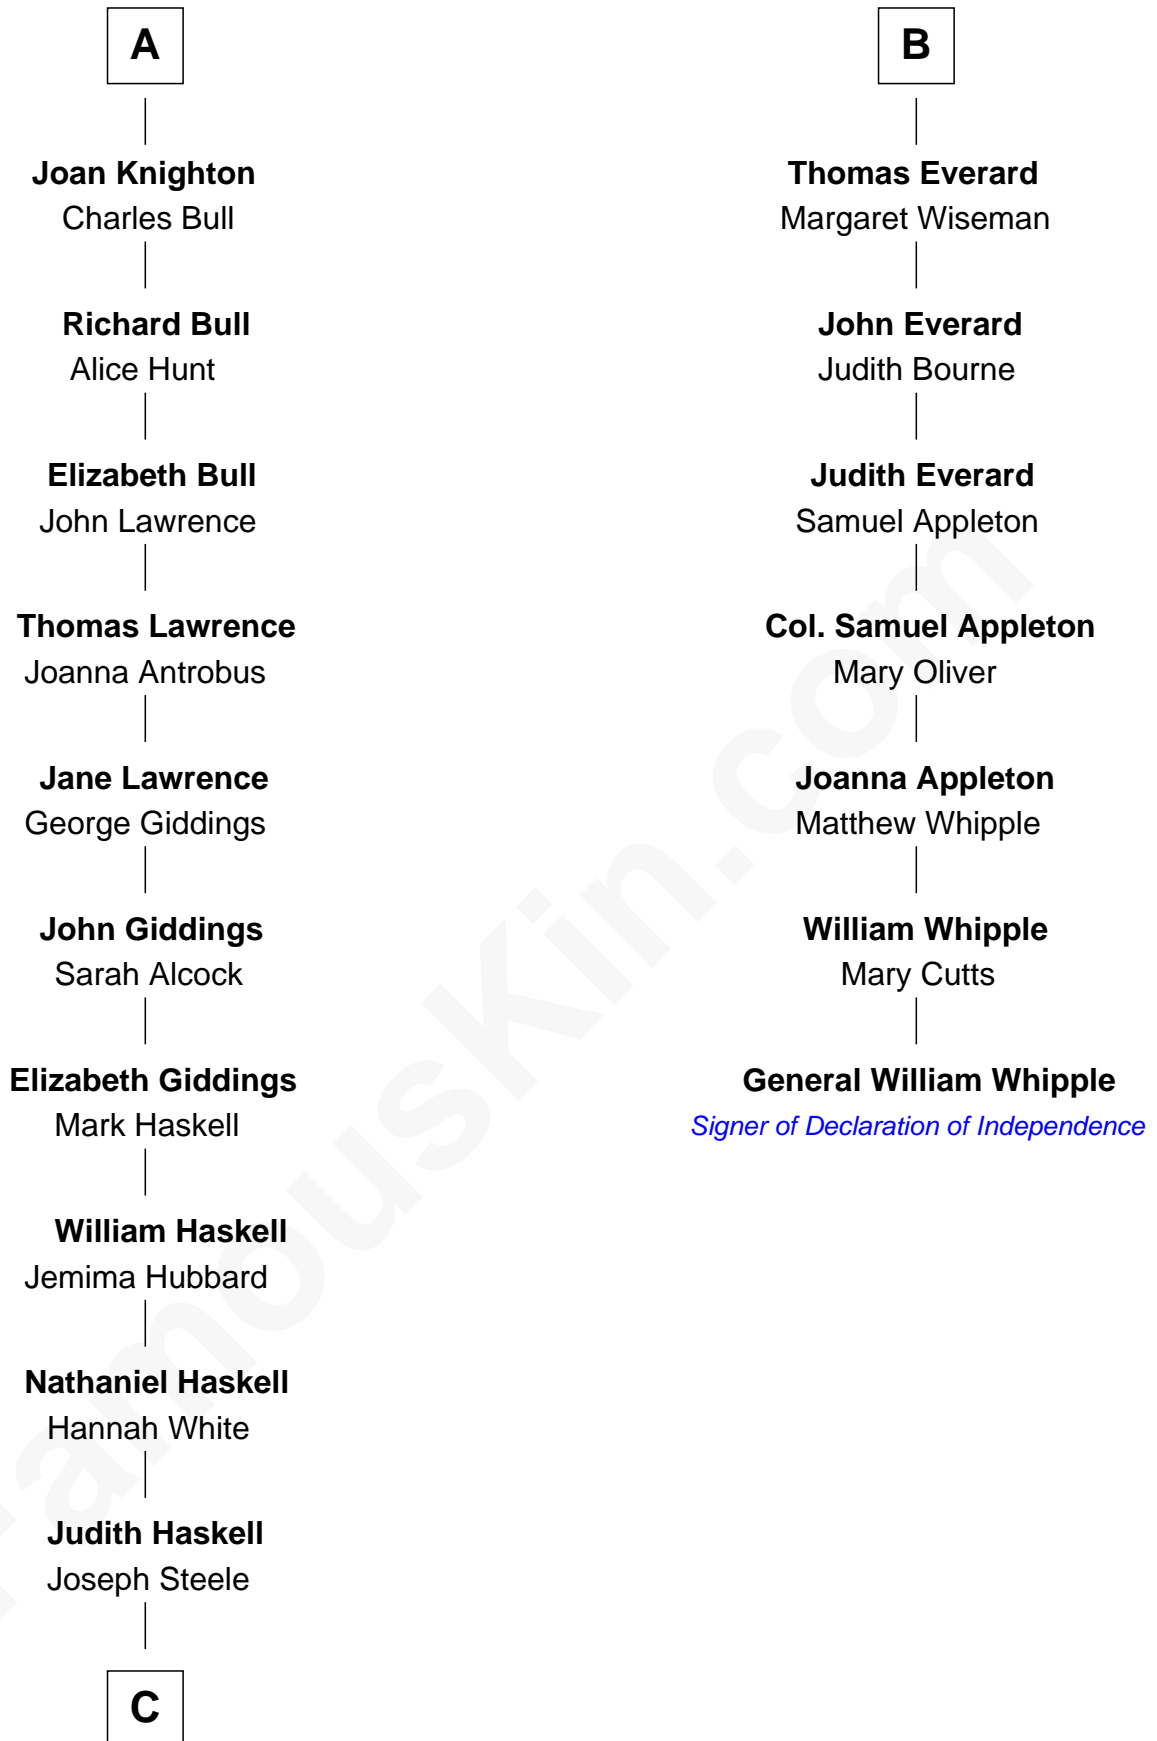

FamousKin.com

Relationship Chart of

Grace Slick

Singer, Songwriter - Jefferson Airplane

13th cousin 8 times removed of

General William Whipple

Signer of the Declaration of Independence

C

—
Jane Adeline Steele

Abraham Dow

—
James Osgood Dow

Mary Charlotte Hawkins

—
Grace Josephine Dow

Arthur Wilford Wing

—
Ivan Wilford Wing

Virginia Barnett

—
Grace Slick

Singer, Songwriter - Jefferson Airplane