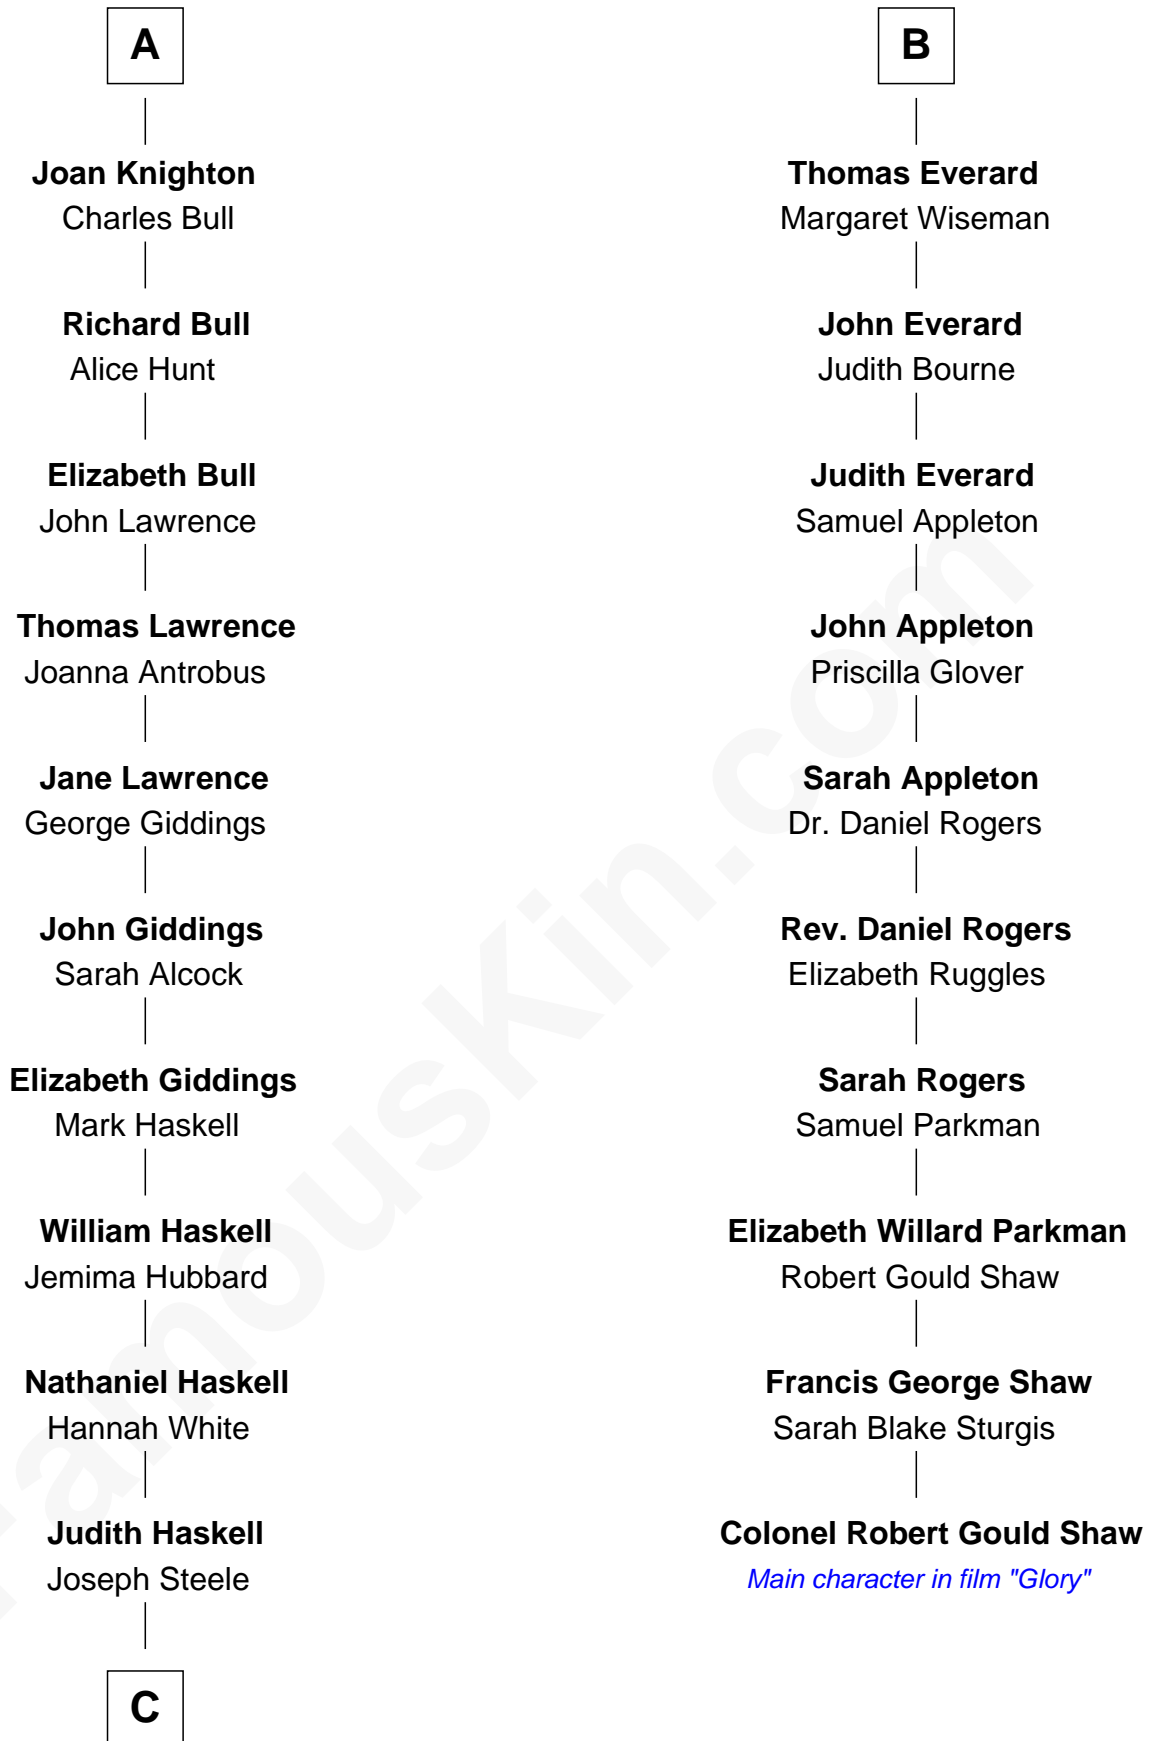

FamousKin.com

Relationship Chart of

Grace Slick

Singer, Songwriter - Jefferson Airplane

16th cousin 5 times removed of

Colonel Robert Gould Shaw

U.S. Civil War leader of film "Glory" fame

C

—
Jane Adeline Steele

Abraham Dow

—
James Osgood Dow

Mary Charlotte Hawkins

—
Grace Josephine Dow

Arthur Wilford Wing

—
Ivan Wilford Wing

Virginia Barnett

—
Grace Slick

Singer, Songwriter - Jefferson Airplane