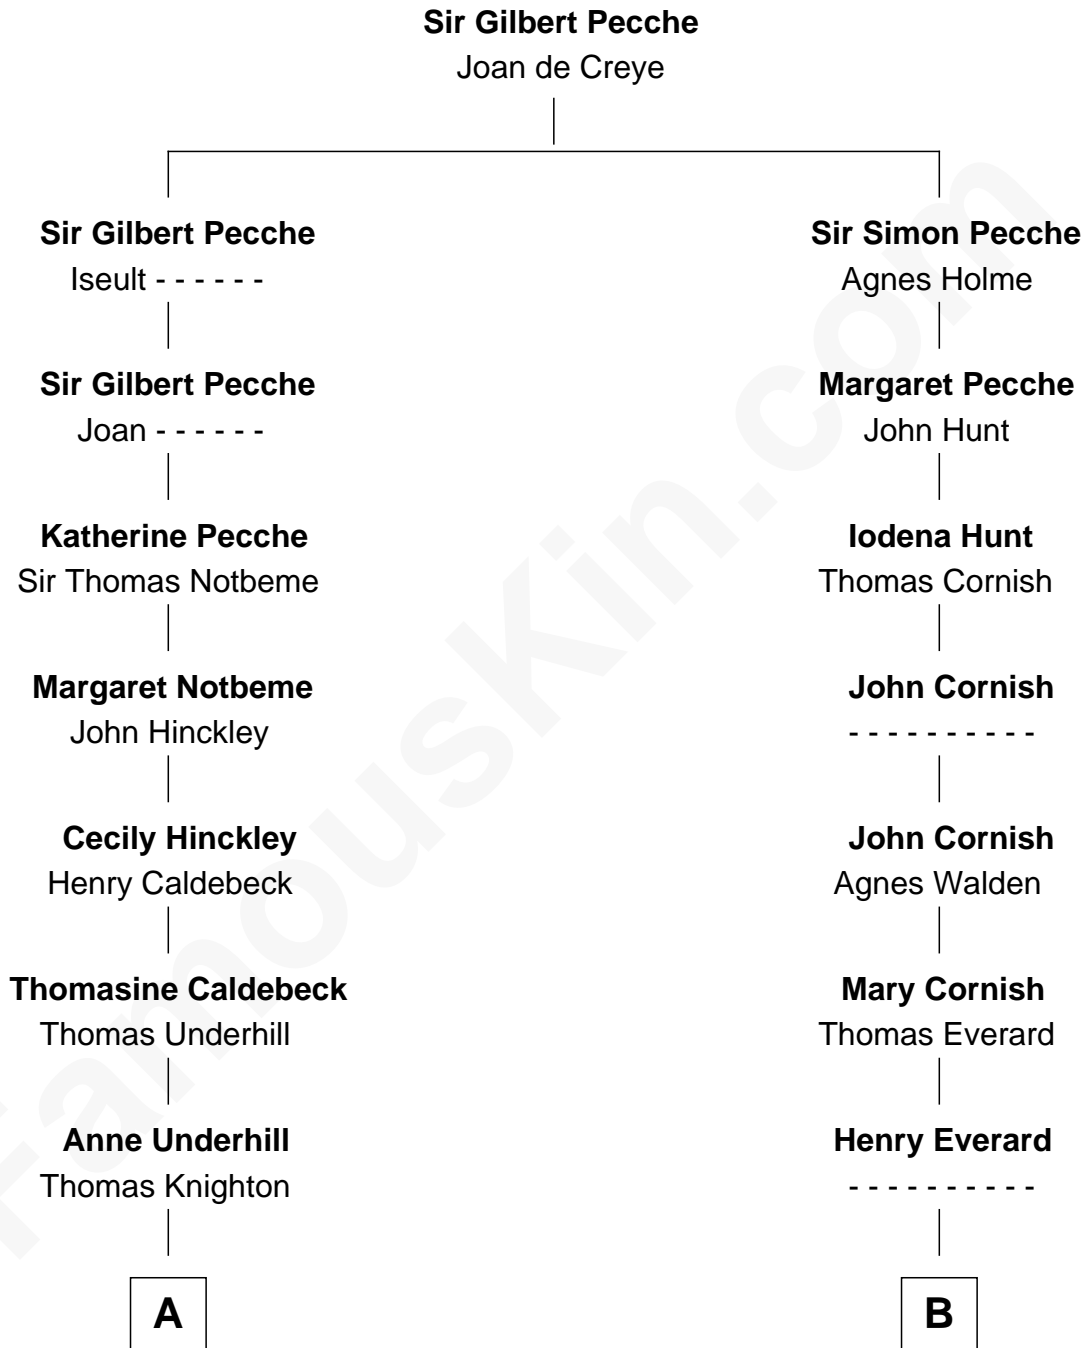

FamousKin.com

Relationship Chart of

Grace Slick

Singer, Songwriter - Jefferson Airplane

16th cousin 5 times removed of

Colonel Robert Gould Shaw

U.S. Civil War leader of film "Glory" fame

C

—
Jane Adeline Steele

Abraham Dow

—
James Osgood Dow

Mary Charlotte Hawkins

—
Grace Josephine Dow

Arthur Wilford Wing

—
Ivan Wilford Wing

Virginia Barnett

—
Grace Slick

Singer, Songwriter - Jefferson Airplane