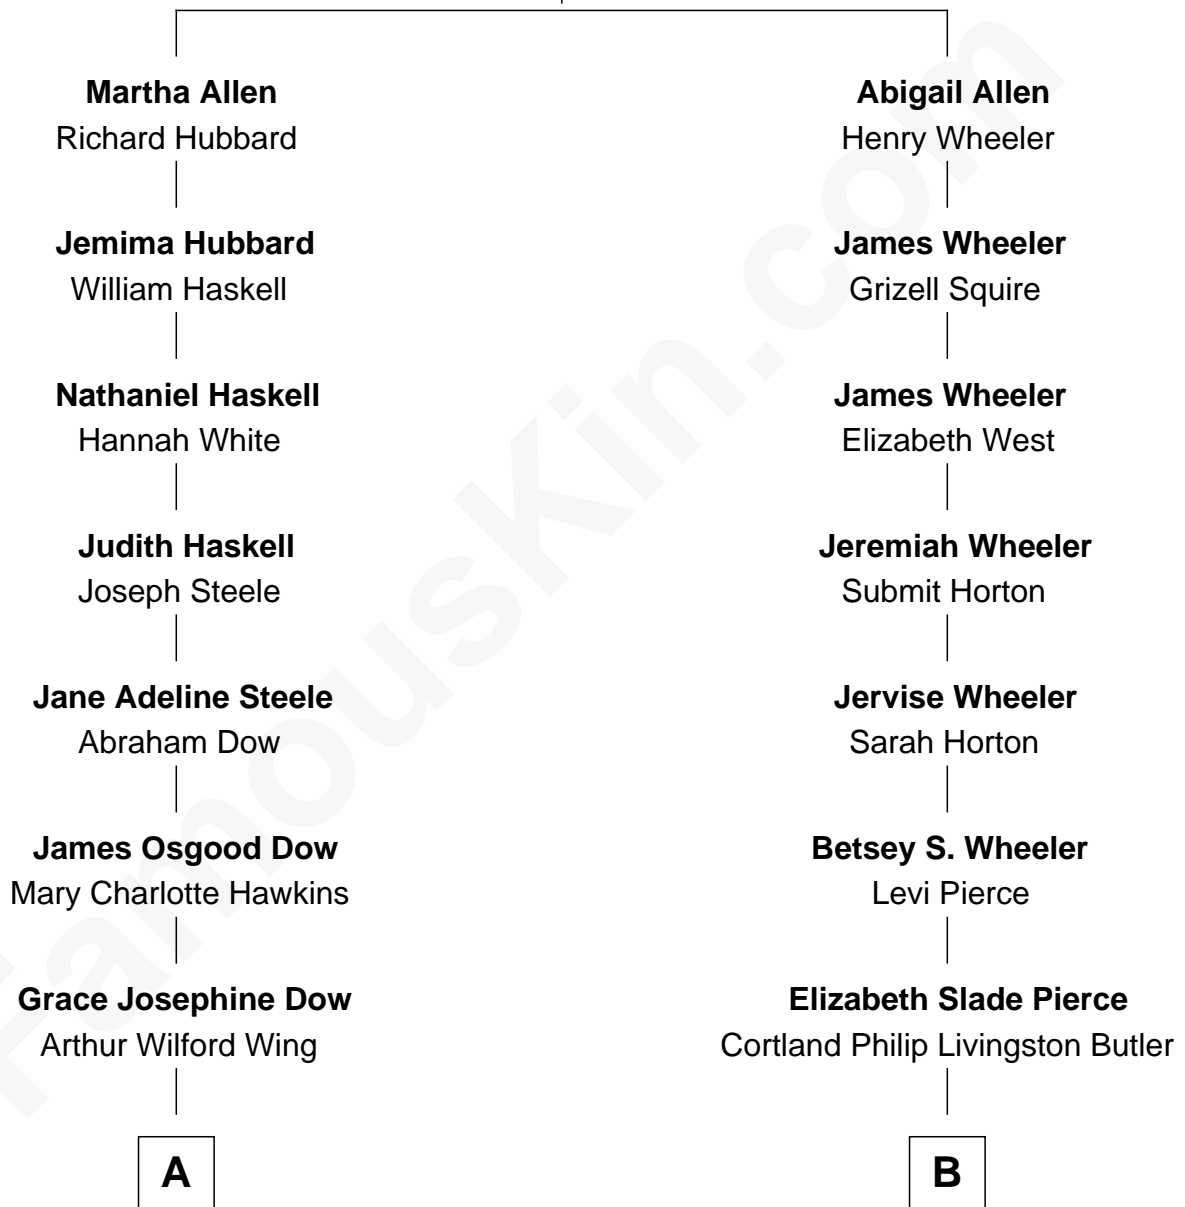

FamousKin.com

Relationship Chart of

Grace Slick

Singer, Songwriter - Jefferson Airplane

8th cousin 2 times removed of

George H. W. Bush
41st U.S. President

William Allen
Ann Goodale

A

Ivan Wilford Wing

Virginia Barnett

Grace Slick

Singer, Songwriter - Jefferson Airplane

B

Mary Elizabeth Butler

Robert Emmet Sheldon

Flora Sheldon

Samuel Prescott Bush

Prescott Sheldon Bush

Dorothy Wear Walker

George H. W. Bush

41st U.S. President

FamousKin.com