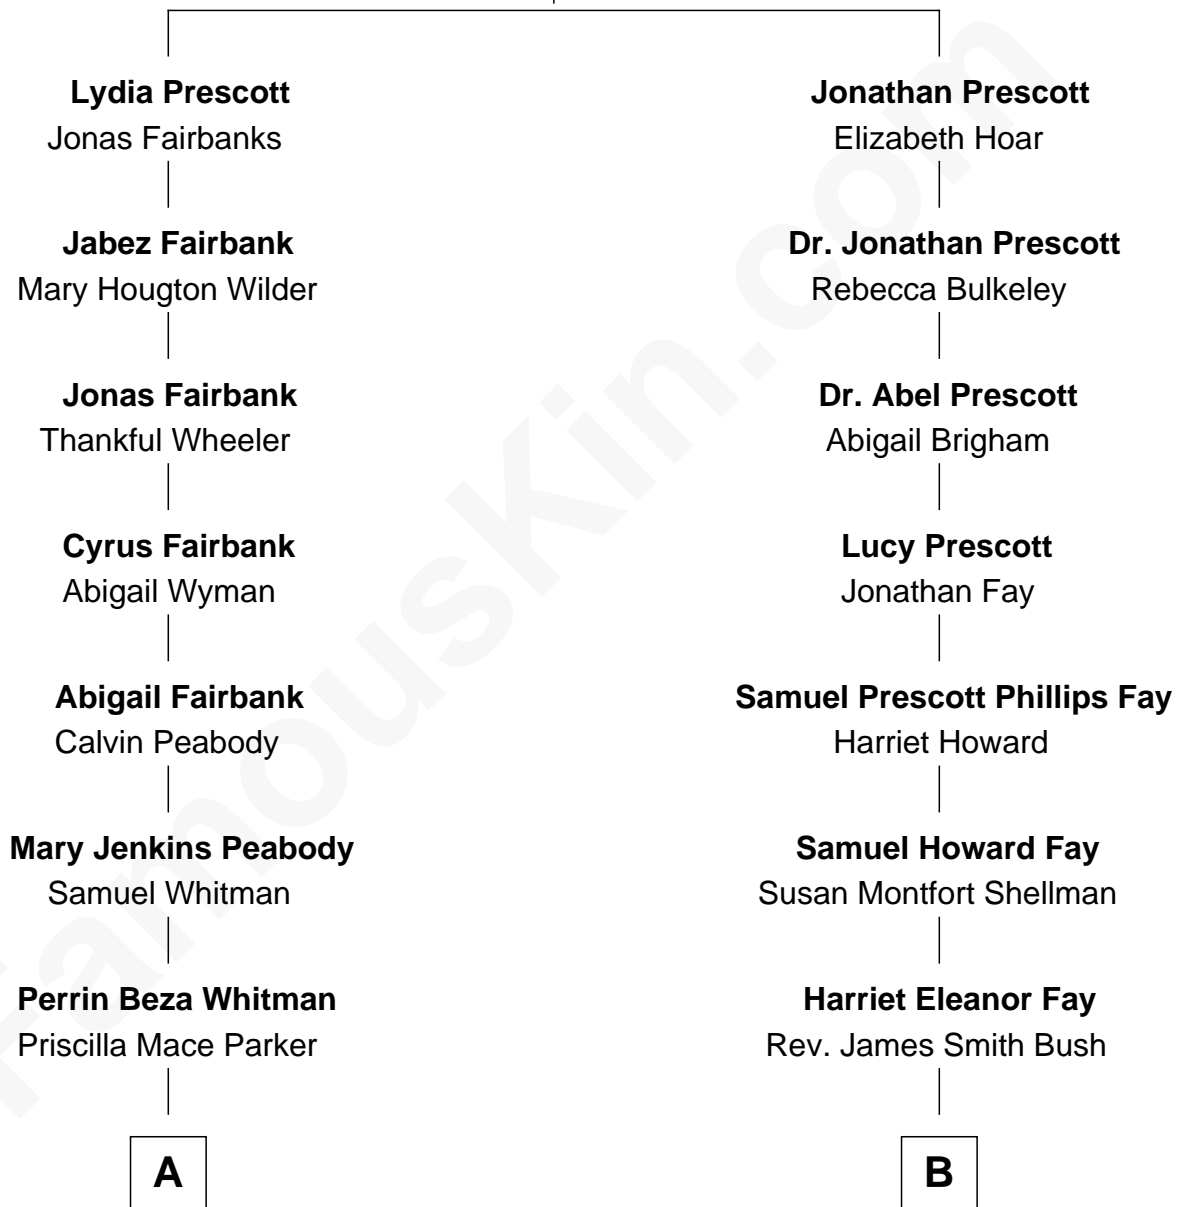

FamousKin.com

Relationship Chart of

Grace Slick

Singer, Songwriter - Jefferson Airplane

9th cousin 1 time removed of

George H. W. Bush
41st U.S. President

John Prescott
Mary Gawkroger-Platts

A

Elizabeth Auzelia Whitman

Henry Kelso Barnett

Marcus Whitman Barnett

Mary Sue Neill

Virginia Barnett

Ivan Wilford Wing

Grace Slick

Singer, Songwriter - Jefferson Airplane