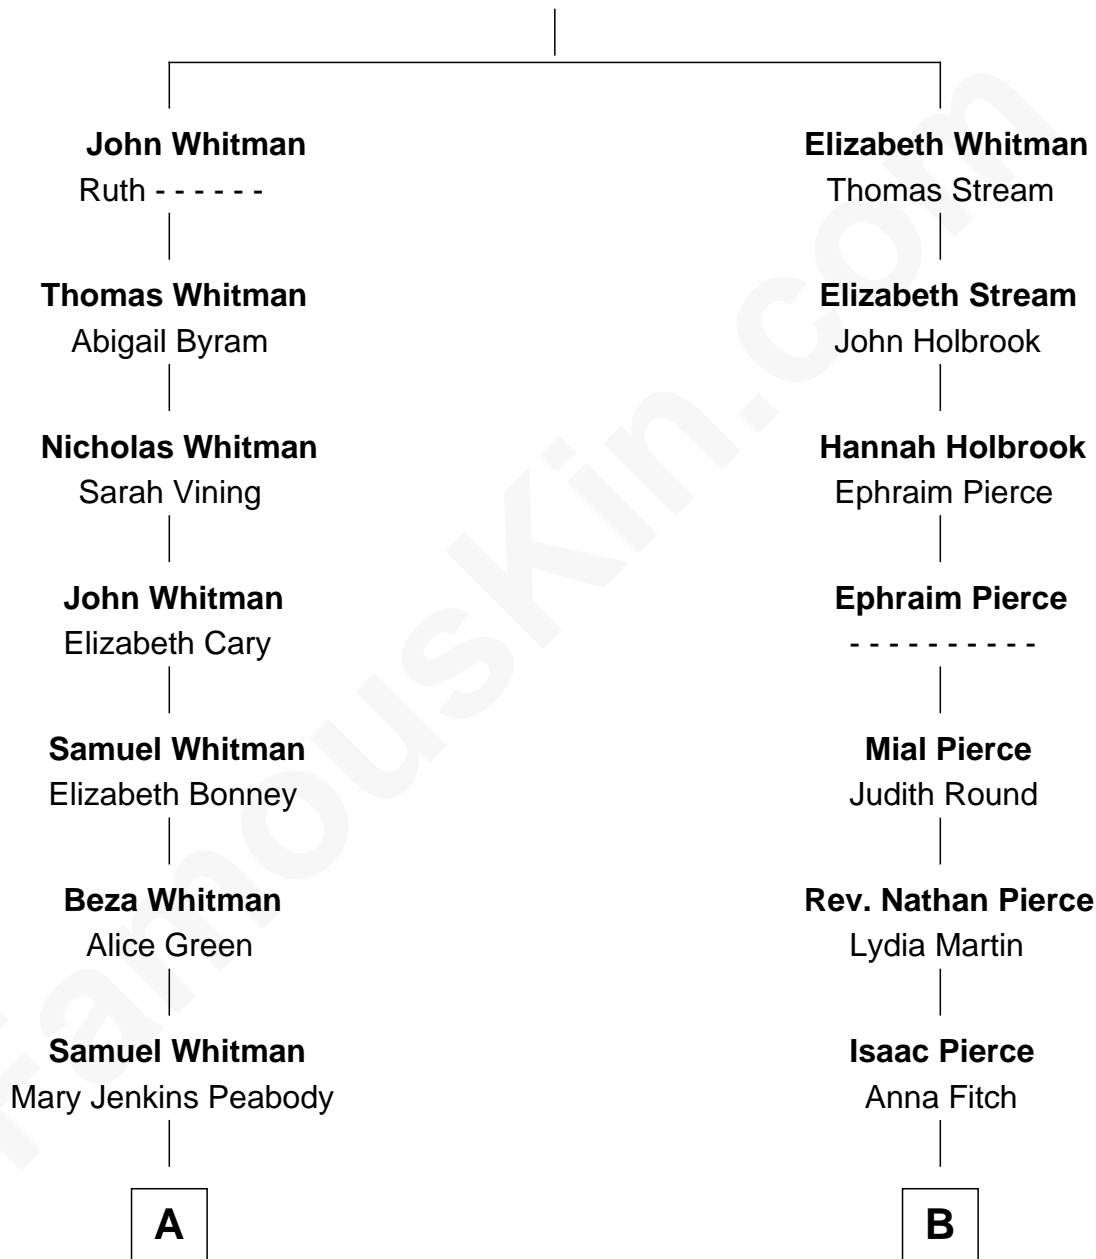

FamousKin.com

Relationship Chart of

Grace Slick

Singer, Songwriter - Jefferson Airplane

11th cousin 1 time removed of

George H. W. Bush
41st U.S. President

Richard Whitman

A

Perrin Beza Whitman

Priscilla Mace Parker

Elizabeth Auzelia Whitman

Henry Kelso Barnett

Marcus Whitman Barnett

Mary Sue Neill

Virginia Barnett

Ivan Wilford Wing

Grace Slick

Singer, Songwriter - Jefferson Airplane

B

Levi Pierce

Betsey S. Wheeler

Elizabeth Slade Pierce

Cortland Philip Livingston Butler

Mary Elizabeth Butler